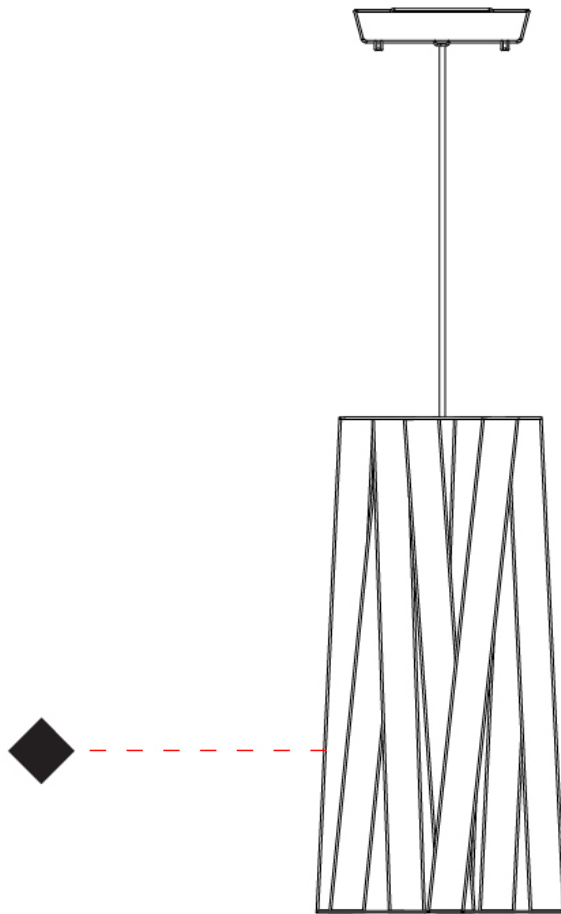

DRESS SUSPENSION

D51016-

PROJECT	_____
TYPE	_____
SPECIFIER	_____
QUANTITY	_____
DATE	_____