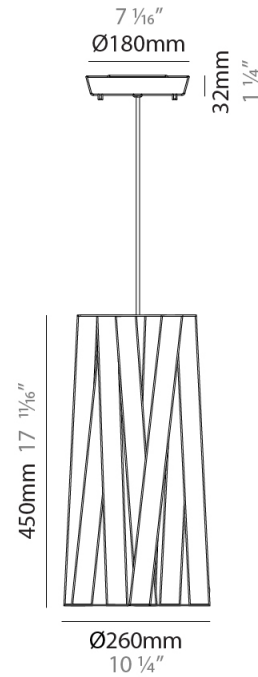

PROJECT	_____
TYPE	_____
SPECIFIER	_____
QUANTITY	_____
DATE	_____

DRESS SUSPENSION

D51016-

base number   Finish
Options

1. To build a product code in our configurator select the specify button on the base model # product page
2. To build a manual product code on this datasheet choose from the options listed below in blue font and add the suffix to the base model #

GENERAL

Series: Dress _____
Brand: Fambuena _____
Division: Design _____
Mounting Type: Suspension _____
Mounting Location: Ceiling _____
Subcategory: Pendant _____

PHYSICAL

Shape: Cylinder _____
Diameter (mm): 260 _____
Diameter (in): 10 1/4 _____
Height (mm): 450 _____
Height (in): 17 11/16 _____
Light Distribution: Direct _____
Fixture Finish: WHI / BLK / RED / CHA / TAU / TUR / GDF _____
Fixture Material: Metal / Satin Ribbon _____
Cable Details: Cable length 2000mm / 79" _____

ELECTRICAL

Number of Lamps: 1 _____
Lamp Type: LED Retrofit _____
Bulb Included: Bulb Not Included _____
Max. Wattage Per Lamp (W): 7 _____
Lamp Base: E26 _____
Input Voltage (V): 120 _____
Upon Request: 277Vac / GU24 _____

LED

OPTICAL

RATINGS AND CERTIFICATIONS

Certified By: Certified for North American Standards _____
IP rating: IP20 _____