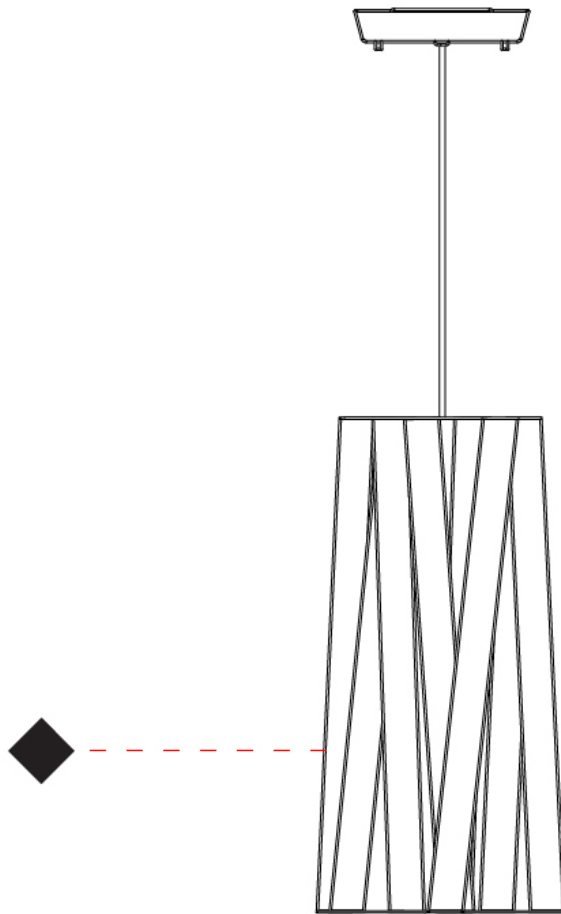

DRESS SUSPENSION

D51016-

PROJECT	_____
TYPE	_____
SPECIFIER	_____
QUANTITY	_____
DATE	_____

D