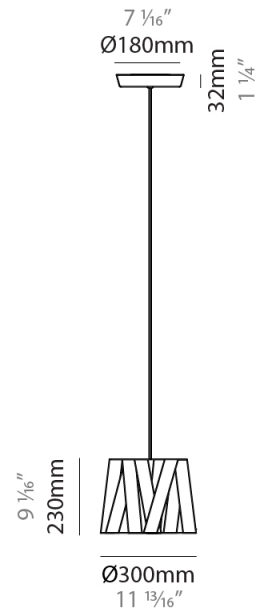

PROJECT	_____
TYPE	_____
SPECIFIER	_____
QUANTITY	_____
DATE	_____

DRESS SUSPENSION

D51012-

base number   Finish
Options

1. To build a product code in our configurator select the specify button on the base model # product page
2. To build a manual product code on this datasheet choose from the options listed below in blue font and add the suffix to the base model #

GENERAL

Series: Dress _____
Brand: Fambuena _____
Division: Design _____
Mounting Type: Suspension _____
Mounting Location: Ceiling _____
Subcategory: Pendant _____

PHYSICAL

Shape: Cylinder _____
Diameter (mm): 300 _____
Diameter (in): 11 ¹³/₁₆ _____
Height (mm): 230 _____
Height (in): 9 ¹/₁₆ _____
Light Distribution: Direct _____
Fixture Finish: WHI / BLK / RED / CHA / TAU / TUR / GDF _____
Fixture Material: Metal / Satin Ribbon _____
Cable Details: Cable length 2000mm / 79" _____

ELECTRICAL

Number of Lamps: 1 _____
Lamp Type: LED Retrofit _____
Bulb Included: Bulb Not Included _____
Max. Wattage Per Lamp (W): 7 _____
Lamp Base: E26 _____
Input Voltage (V): 120 _____
Upon Request: 277Vac / GU24 _____

LED

OPTICAL

RATINGS AND CERTIFICATIONS

Certified By: Certified for North American Standards _____
IP rating: IP20 _____