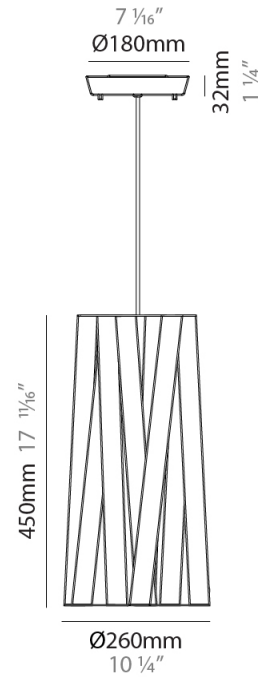

PROJECT	
TYPE	
SPECIFIER	
QUANTITY	
DATE	

DRESS SUSPENSION

D51016-

base number   Finish
Options

1. To build a product code in our configurator select the specify button on the base model # product page
2. To build a manual product code on this datasheet choose from the options listed below in blue font and add the suffix to the base model #

GENERAL

Series: Dress
Brand: Fambuena
Division: Design
Mounting Type: Suspension
Mounting Location: Ceiling
Subcategory: Pendant

PHYSICAL

Shape: Cylinder
Diameter (mm): 260
Diameter (in): 10 1/4
Height (mm): 450
Height (in): 17 11/16
Light Distribution: Direct
Fixture Finish: WHI / BLK / RED / CHA / TAU / TUR / GDF
Fixture Material: Metal / Satin Ribbon
Cable Details: Cable length 2000mm / 79"

ELECTRICAL

Number of Lamps: 1
Lamp Type: LED Retrofit
Bulb Included: Bulb Not Included
Max. Wattage Per Lamp (W): 7
Lamp Base: E26
Input Voltage (V): 120
Upon Request: 277Vac / GU24

LED

OPTICAL

RATINGS AND CERTIFICATIONS

Certified By: Certified for North American Standards
IP rating: IP20