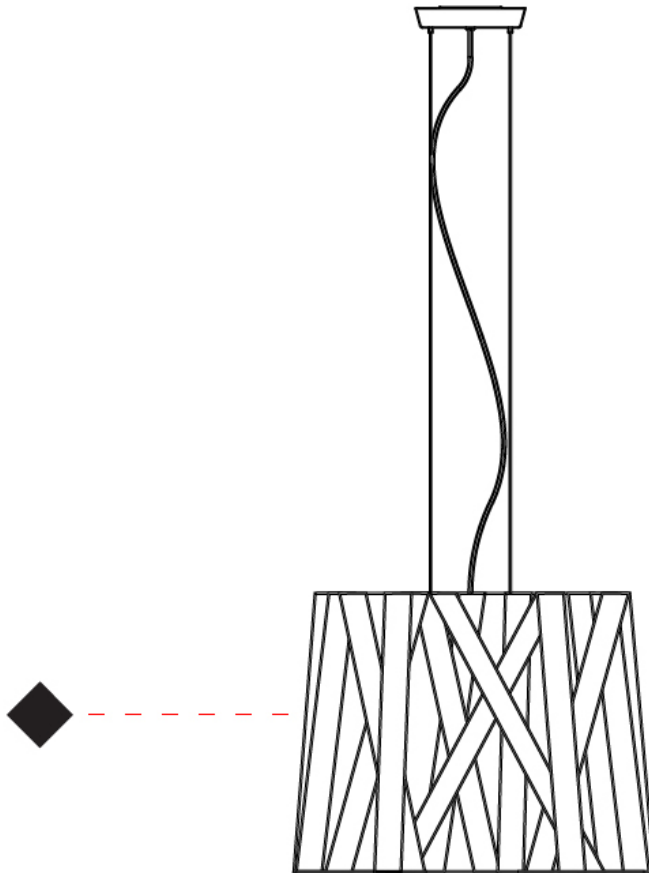

DRESS SUSPENSION

D51013-

PROJECT

TYPE

SPECIFIER

QUANTITY

DATE

D