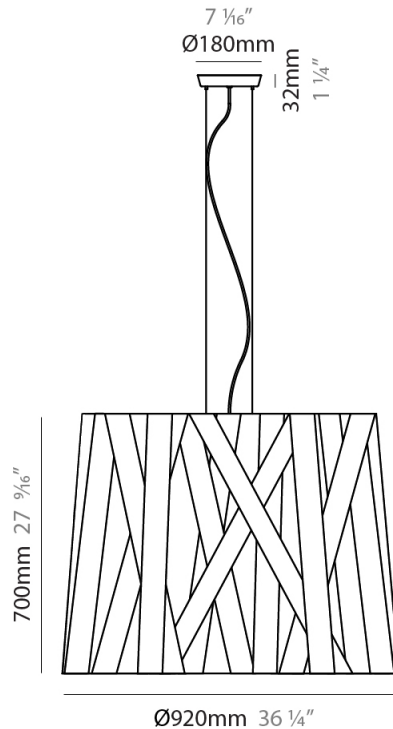

PROJECT	
TYPE	
SPECIFIER	
QUANTITY	
DATE	

DRESS SUSPENSION

D51015-

base number   Finish
Options

1. To build a product code in our configurator select the specify button on the base model # product page
2. To build a manual product code on this datasheet choose from the options listed below in blue font and add the suffix to the base model #

GENERAL

Series: Dress
Brand: Fambuena
Division: Design
Mounting Type: Suspension
Mounting Location: Ceiling
Subcategory: Pendant

PHYSICAL

Shape: Cylinder
Diameter (mm): 920
Diameter (in): 36 1/4
Height (mm): 700
Height (in): 27 9/16
Light Distribution: Direct
Fixture Finish: WHI / BLK / RED / CHA / TAU / TUR / GDF
Fixture Material: Metal / Satin Ribbon
Cable Details: Cable length 2000mm / 79"

ELECTRICAL

Number of Lamps: 6
Lamp Type: LED Retrofit
Bulb Included: Bulb Not Included
Total Output Wattage (W): 75
Max. Wattage Per Lamp (W): 15
Lamp Base: E26
Input Voltage (V): 120
Upon Request: 277Vac / GU24

LED

OPTICAL

RATINGS AND CERTIFICATIONS

Certified By: Certified for North American Standards
IP rating: IP20