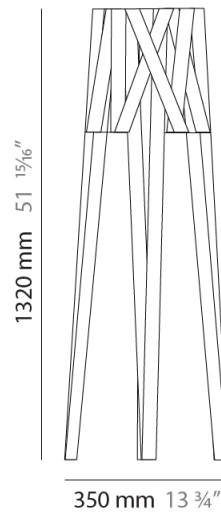

DRESS PORTABLE

D54002-

base number _____
Finish Options _____

1. To build a product code in our configurator select the specify button on the base model # product page
2. To build a manual product code on this datasheet choose from the options listed below in blue font and add the suffix to the base model #

GENERAL

Series: Dress _____
Brand: Fambuena _____
Division: Design _____
Mounting Type: Portable _____
Mounting Location: Floor _____
Subcategory: Floor _____

PHYSICAL

Shape: Cylinder _____
Diameter (mm): 350 _____
Diameter (in): 13 ³/₄ _____
Height (mm): 1320 _____
Height (in): 51 ¹⁵/₁₆ _____
Light Distribution: Direct _____
Fixture Finish: WHI / BLK / RED / CHA / TAU / TUR / GDF _____
Fixture Material: Metal / Satin Ribbon _____

ELECTRICAL

Number of Lamps: 1 _____
Lamp Type: LED Retrofit _____
Lamp Shape: A19 _____
Bulb Included: Bulb Not Included _____
Max. Wattage Per Lamp (W): 12 _____
Lamp Base: E26 _____
Input Voltage (V): 120 _____
Upon Request: 277Vac / GU24 _____

LED

OPTICAL

RATINGS AND CERTIFICATIONS

Certified By: Certified for North American Standards _____
IP rating: IP20 _____