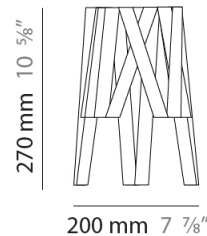

DRESS PORTABLE

D54000-

base number _____
Finish _____
Options _____

1. To build a product code in our configurator select the specify button on the base model # product page
2. To build a manual product code on this datasheet choose from the options listed below in blue font and add the suffix to the base model #

GENERAL

Series: Dress _____
Brand: Fambuena _____
Division: Design _____
Mounting Type: Portable _____
Mounting Location: Table _____
Subcategory: Table _____

PHYSICAL

Shape: Cylinder _____
Diameter (mm): 200 _____
Diameter (in): 7 7/8 _____
Height (mm): 270 _____
Height (in): 10 5/8 _____
Light Distribution: Direct _____
Fixture Finish: WHI / BLK / RED / CHA / TAU / TUR / GDF _____
Fixture Material: Metal / Satin Ribbon _____

ELECTRICAL

Number of Lamps: 1 _____
Lamp Type: LED Retrofit _____
Lamp Shape: T4 _____
Bulb Included: Bulb Not Included _____
Max. Wattage Per Lamp (W): 5 _____
Lamp Base: G9 _____
Input Voltage (V): 120 _____

LED

OPTICAL

RATINGS AND CERTIFICATIONS

Certified By: Certified for North American Standards _____
IP rating: IP20 _____