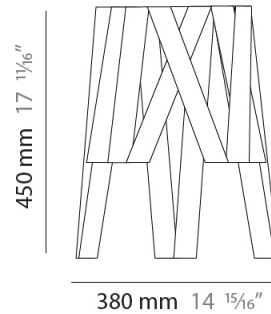

PROJECT _____

TYPE _____

SPECIFIER _____

QUANTITY _____

DATE _____

DRESS PORTABLE

D54001-

base number _____
Finish _____
Options _____

1. To build a product code in our configurator select the specify button on the base model # product page
2. To build a manual product code on this datasheet choose from the options listed below in blue font and add the suffix to the base model #

GENERAL

Series: Dress _____

Brand: Fambuena _____

Division: Design _____

Mounting Type: Portable _____

Mounting Location: Table _____

Subcategory: Table _____

PHYSICAL

Shape: Cylinder _____

Diameter (mm): 380 _____

Diameter (in): 14 ¹⁵/₁₆ _____

Height (mm): 450 _____

Height (in): 17 ¹¹/₁₆ _____

Light Distribution: Direct _____

Fixture Finish: WHI / BLK / RED / CHA / TAU / TUR / GDF _____

Fixture Material: Metal / Satin Ribbon _____

ELECTRICAL

Number of Lamps: 1 _____

Lamp Type: LED Retrofit _____

Lamp Shape: A19 _____

Bulb Included: Bulb Not Included _____

Max. Wattage Per Lamp (W): 7 _____

Lamp Base: E26 _____

Input Voltage (V): 120 _____

Upon Request: 277Vac / GU24 _____

LED

OPTICAL

RATINGS AND CERTIFICATIONS

Certified By: Certified for North American Standards _____

IP rating: IP20 _____