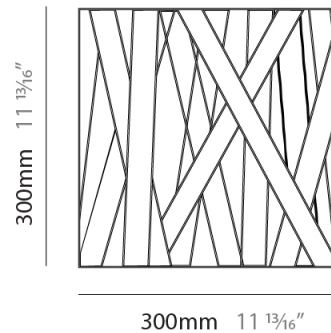

DRESS SURFACE

D53004-

base number   Finish
Options

PROJECT
TYPE
SPECIFIER
QUANTITY
DATE

1. To build a product code in our configurator select the specify button on the base model # product page
2. To build a manual product code on this datasheet choose from the options listed below in blue font and add the suffix to the base model #

GENERAL

Series: Dress
Brand: Fambuena
Division: Design
Mounting Type: Surface
Mounting Location: Wall
Subcategory: Ambient

PHYSICAL

Shape: Square
Length (mm): 300
Length (in): 11 ¹³/₁₆
Height (mm): 300
Depth (mm): 140
Height (in): 11 ¹³/₁₆
Depth (in): 5 ¹/₂
Light Distribution: Indirect
Fixture Finish: [WHI](#) / [BLK](#) / [RED](#) / [CHA](#) / [TAU](#) / [TUR](#) / [GDF](#)
Fixture Material: Metal / Satin Ribbon

ELECTRICAL

Number of Lamps: 1
Lamp Type: LED Retrofit
Lamp Shape: A19
Bulb Included: Bulb Not Included
Max. Wattage Per Lamp (W): 12
Lamp Base: E26
Input Voltage (V): 120
Upon Request: 277Vac / GU24

LED

OPTICAL

RATINGS AND CERTIFICATIONS

Certified By: Certified for North American Standards
IP rating: IP20