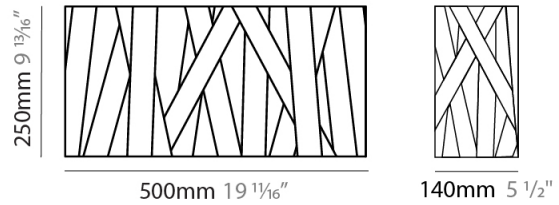

PROJECT _____
TYPE _____
SPECIFIER _____
QUANTITY _____
DATE _____

DRESS SURFACE

D53005-

base number   Finish
Options

1. To build a product code in our configurator select the specify button on the base model # product page
2. To build a manual product code on this datasheet choose from the options listed below in blue font and add the suffix to the base model #

GENERAL

Series: Dress _____
Brand: Fambuena _____
Division: Design _____
Mounting Type: Surface _____
Mounting Location: Wall _____
Subcategory: Ambient _____

PHYSICAL

Shape: Rectangle _____
Length (mm): 500 _____
Length (in): 19 ¹¹/₁₆ _____
Height (mm): 250 _____
Depth (mm): 140 _____
Height (in): 9 ¹³/₁₆ _____
Depth (in): 5 ¹/₂ _____
Light Distribution: Indirect _____
Fixture Finish: WHI / BLK / RED / CHA / TAU / TUR / GDF _____
Fixture Material: Metal / Satin Ribbon _____

ELECTRICAL

Number of Lamps: 2 _____
Lamp Type: LED Retrofit _____
Lamp Shape: A19 _____
Bulb Included: Bulb Not Included _____
Total Output Wattage (W): 14 _____
Max. Wattage Per Lamp (W): 7 _____
Lamp Base: E26 _____
Input Voltage (V): 120 _____
Upon Request: 277Vac / GU24 _____

LED

OPTICAL

RATINGS AND CERTIFICATIONS

Certified By: Certified for North American Standards _____
IP rating: IP20 _____