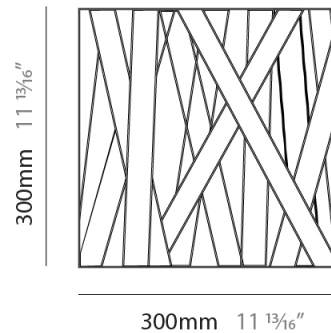

DRESS SURFACE

D53004-

base number   Finish
Options

1. To build a product code in our configurator select the specify button on the base model # product page
2. To build a manual product code on this datasheet choose from the options listed below in blue font and add the suffix to the base model #

GENERAL

Series: Dress
Brand: Fambuena
Division: Design
Mounting Type: Surface
Mounting Location: Wall
Subcategory: Ambient

PHYSICAL

Shape: Square
Length (mm): 300
Length (in): 11 ¹³/₁₆
Height (mm): 300
Depth (mm): 140
Height (in): 11 ¹³/₁₆
Depth (in): 5 ¹/₂
Light Distribution: Indirect
Fixture Finish: [WHI](#) / [BLK](#) / [RED](#) / [CHA](#) / [TAU](#) / [TUR](#) / [GDF](#)
Fixture Material: Metal / Satin Ribbon

ELECTRICAL

Number of Lamps: 1
Lamp Type: LED Retrofit
Lamp Shape: A19
Bulb Included: Bulb Not Included
Max. Wattage Per Lamp (W): 12
Lamp Base: E26
Input Voltage (V): 120
Upon Request: 277Vac / GU24

LED

OPTICAL

RATINGS AND CERTIFICATIONS

Certified By: Certified for North American Standards
IP rating: IP20