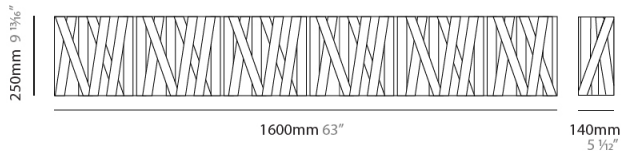

PROJECT
TYPE
SPECIFIER
QUANTITY
DATE

DRESS SURFACE

D53006-

base number   Finish
Options

1. To build a product code in our configurator select the specify button on the base model # product page
2. To build a manual product code on this datasheet choose from the options listed below in blue font and add the suffix to the base model #

GENERAL

Series: Dress
Brand: Fambuena
Division: Design
Mounting Type: Surface
Mounting Location: Wall
Subcategory: Ambient

PHYSICAL

Shape: Rectangle
Length (mm): 1600
Length (in): 63
Height (mm): 250
Depth (mm): 140
Height (in): 9 ¹³/₁₆
Depth (in): 5 ¹/₂
Extension (mm): 140
Extension (in): 5 ¹/₂
Light Distribution: Indirect
Fixture Finish: WHI / BLK / RED / CHA / TAU / TUR / GDF
Fixture Material: Metal / Satin Ribbon

ELECTRICAL

Number of Lamps: 6
Lamp Type: LED Retrofit
Lamp Shape: A19
Bulb Included: Bulb Not Included
Total Output Wattage (W): 24
Max. Wattage Per Lamp (W): 4
Lamp Base: E26
Input Voltage (V): 120
Upon Request: 277Vac / GU24

LED

OPTICAL

RATINGS AND CERTIFICATIONS

Certified By: Certified for North American Standards
IP rating: IP20