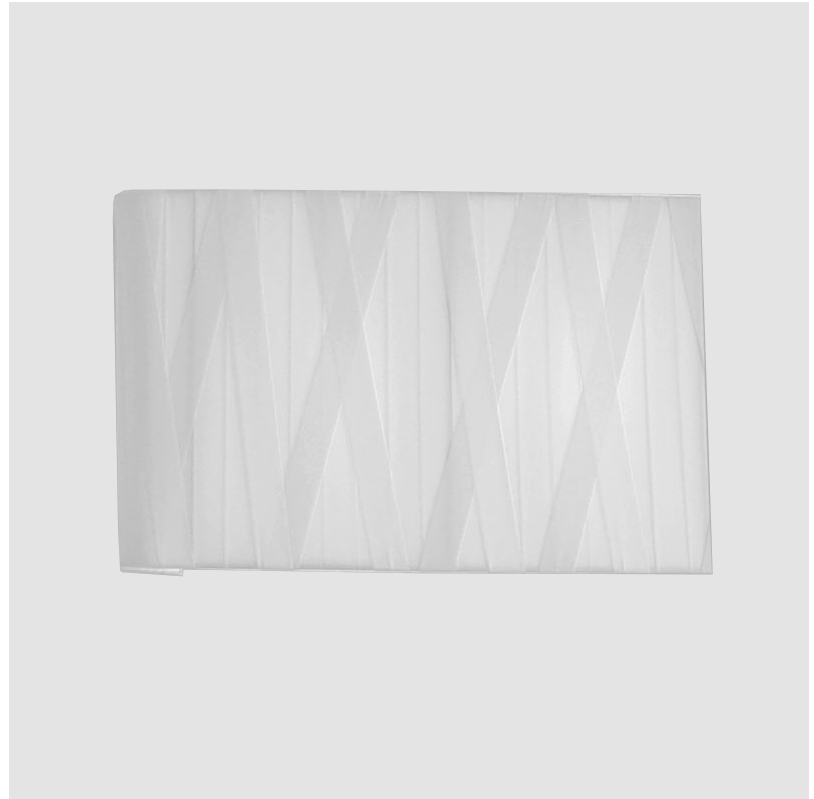

PROJECT _____
TYPE _____
SPECIFIER _____
QUANTITY _____
DATE _____

DRESS SURFACE

D53005-

base number   Finish
Options

1. To build a product code in our configurator select the specify button on the base model # product page
2. To build a manual product code on this datasheet choose from the options listed below in blue font and add the suffix to the base model #

GENERAL

Series: Dress _____
Brand: Fambuena _____
Division: Design _____
Mounting Type: Surface _____
Mounting Location: Wall _____
Subcategory: Ambient _____

PHYSICAL

Shape: Rectangle _____
Length (mm): 500 _____
Length (in): 19 ¹¹/₁₆ _____
Height (mm): 250 _____
Depth (mm): 140 _____
Height (in): 9 ¹³/₁₆ _____
Depth (in): 5 ¹/₂ _____
Light Distribution: Indirect _____
Fixture Finish: WHI / BLK / RED / CHA / TAU / TUR / GDF _____
Fixture Material: Metal / Satin Ribbon _____

ELECTRICAL

Number of Lamps: 2 _____
Lamp Type: LED Retrofit _____
Lamp Shape: A19 _____
Bulb Included: Bulb Not Included _____
Total Output Wattage (W): 14 _____
Max. Wattage Per Lamp (W): 7 _____
Lamp Base: E26 _____
Input Voltage (V): 120 _____
Upon Request: 277Vac / GU24 _____

LED

OPTICAL

RATINGS AND CERTIFICATIONS

Certified By: Certified for North American Standards _____
IP rating: IP20 _____