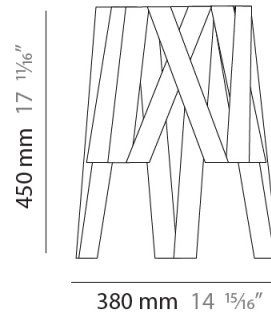

DRESS PORTABLE

D54001-

base number   Finish
Options

PROJECT	_____
TYPE	_____
SPECIFIER	_____
QUANTITY	_____
DATE	_____

1. To build a product code in our configurator select the specify button on the base model # product page
2. To build a manual product code on this datasheet choose from the options listed below in blue font and add the suffix to the base model #

GENERAL

Series: Dress _____
Brand: Fambuena _____
Division: Design _____
Mounting Type: Portable _____
Mounting Location: Table _____
Subcategory: Table _____

PHYSICAL

Shape: Cylinder _____
Diameter (mm): 380 _____
Diameter (in): 14 ¹⁵/₁₆ _____
Height (mm): 450 _____
Height (in): 17 ¹¹/₁₆ _____
Light Distribution: Direct _____
Fixture Finish: WHI / BLK / RED / CHA / TAU / TUR / GDF _____
Fixture Material: Metal / Satin Ribbon _____

ELECTRICAL

Number of Lamps: 1 _____
Lamp Type: LED Retrofit _____
Lamp Shape: A19 _____
Bulb Included: Bulb Not Included _____
Max. Wattage Per Lamp (W): 7 _____
Lamp Base: E26 _____
Input Voltage (V): 120 _____
Upon Request: 277Vac / GU24 _____

LED

OPTICAL

RATINGS AND CERTIFICATIONS

Certified By: Certified for North American Standards _____
IP rating: IP20 _____