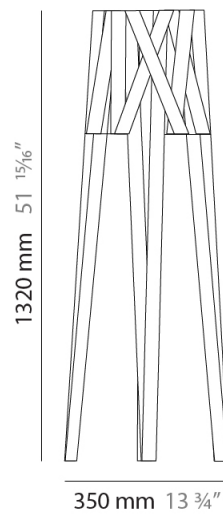

DRESS PORTABLE

D54002-

base number   Finish
Options

PROJECT _____
TYPE _____
SPECIFIER _____
QUANTITY _____
DATE _____

1. To build a product code in our configurator select the specify button on the base model # product page
2. To build a manual product code on this datasheet choose from the options listed below in blue font and add the suffix to the base model #

GENERAL

Series: Dress _____
Brand: Fambuena _____
Division: Design _____
Mounting Type: Portable _____
Mounting Location: Floor _____
Subcategory: Floor _____

PHYSICAL

Shape: Cylinder _____
Diameter (mm): 350 _____
Diameter (in): 13 ³/₄ _____
Height (mm): 1320 _____
Height (in): 51 ¹⁵/₁₆ _____
Light Distribution: Direct _____
Fixture Finish: WHI / BLK / RED / CHA / TAU / TUR / GDF _____
Fixture Material: Metal / Satin Ribbon _____

ELECTRICAL

Number of Lamps: 1 _____
Lamp Type: LED Retrofit _____
Lamp Shape: A19 _____
Bulb Included: Bulb Not Included _____
Max. Wattage Per Lamp (W): 12 _____
Lamp Base: E26 _____
Input Voltage (V): 120 _____
Upon Request: 277Vac / GU24 _____

LED

OPTICAL

RATINGS AND CERTIFICATIONS

Certified By: Certified for North American Standards _____
IP rating: IP20 _____