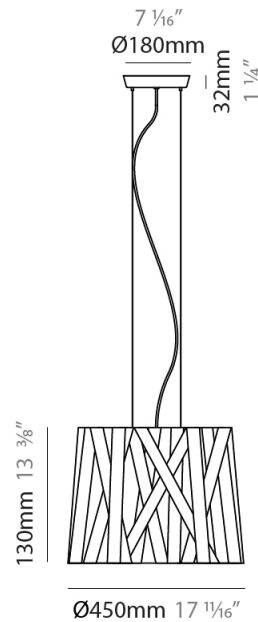

PROJECT	_____
TYPE	_____
SPECIFIER	_____
QUANTITY	_____
DATE	_____

DRESS SUSPENSION

D51014-

base number   Finish
Options

1. To build a product code in our configurator select the specify button on the base model # product page
2. To build a manual product code on this datasheet choose from the options listed below in blue font and add the suffix to the base model #

GENERAL

Series: Dress _____
Brand: Fambuena _____
Division: Design _____
Mounting Type: Suspension _____
Mounting Location: Ceiling _____
Subcategory: Pendant _____

PHYSICAL

Shape: Cylinder _____
Diameter (mm): 450 _____
Diameter (in): 17 ¹¹/₁₆ _____
Height (mm): 340 _____
Height (in): 13 ³/₈ _____
Light Distribution: Direct _____
Fixture Finish: WHI / BLK / RED / CHA / TAU / TUR / GDF _____
Fixture Material: Metal / Satin Ribbon _____
Cable Details: Cable length 2000mm / 79" _____

ELECTRICAL

Number of Lamps: 1 _____
Lamp Type: LED Retrofit _____
Bulb Included: Bulb Not Included _____
Max. Wattage Per Lamp (W): 15 _____
Lamp Base: E26 _____
Input Voltage (V): 120 _____
Upon Request: 277Vac / GU24 _____

LED

OPTICAL

RATINGS AND CERTIFICATIONS

Certified By: Certified for North American Standards _____
IP rating: IP20 _____