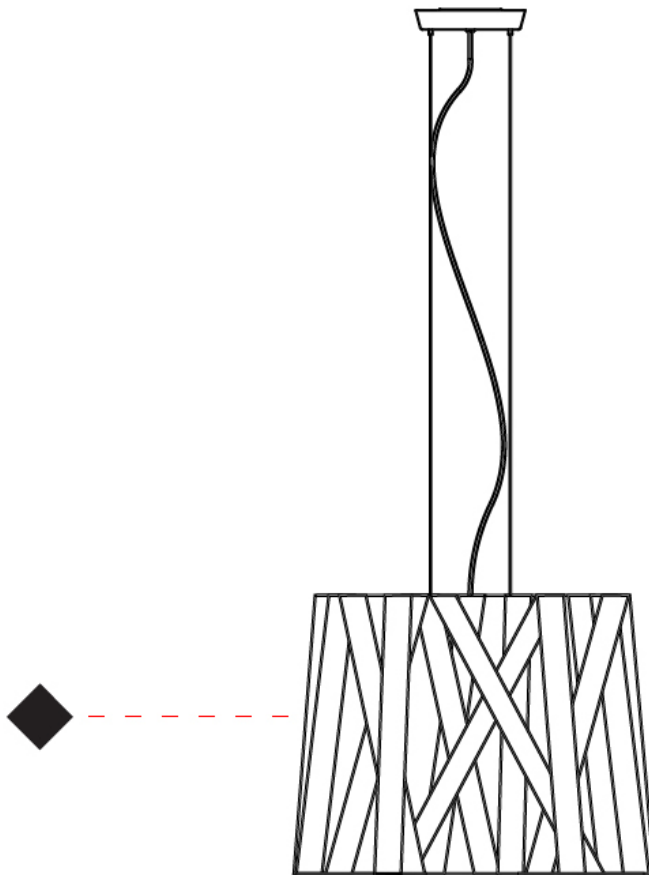

DRESS SUSPENSION

D51013-

PROJECT

TYPE

SPECIFIER

QUANTITY

DATE

D