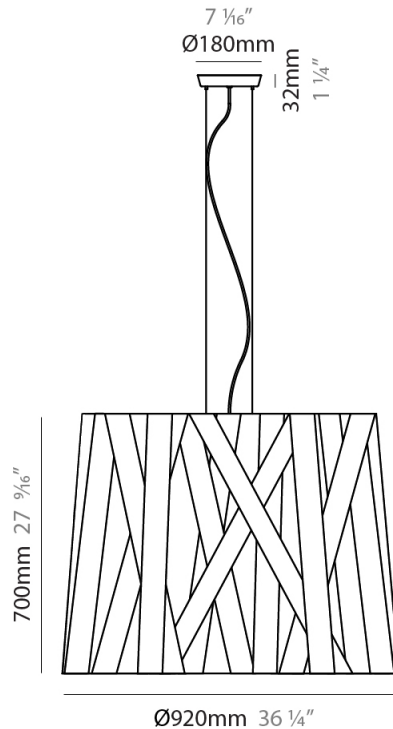

PROJECT	_____
TYPE	_____
SPECIFIER	_____
QUANTITY	_____
DATE	_____

DRESS SUSPENSION

D51015-

base number   Finish
Options

1. To build a product code in our configurator select the specify button on the base model # product page
2. To build a manual product code on this datasheet choose from the options listed below in blue font and add the suffix to the base model #

GENERAL

Series: Dress _____
Brand: Fambuena _____
Division: Design _____
Mounting Type: Suspension _____
Mounting Location: Ceiling _____
Subcategory: Pendant _____

PHYSICAL

Shape: Cylinder _____
Diameter (mm): 920 _____
Diameter (in): 36 1/4 _____
Height (mm): 700 _____
Height (in): 27 9/16 _____
Light Distribution: Direct _____
Fixture Finish: WHI / BLK / RED / CHA / TAU / TUR / GDF _____
Fixture Material: Metal / Satin Ribbon _____
Cable Details: Cable length 2000mm / 79" _____

ELECTRICAL

Number of Lamps: 6 _____
Lamp Type: LED Retrofit _____
Bulb Included: Bulb Not Included _____
Total Output Wattage (W): 75 _____
Max. Wattage Per Lamp (W): 15 _____
Lamp Base: E26 _____
Input Voltage (V): 120 _____
Upon Request: 277Vac / GU24 _____

LED

OPTICAL

RATINGS AND CERTIFICATIONS

Certified By: Certified for North American Standards _____
IP rating: IP20 _____