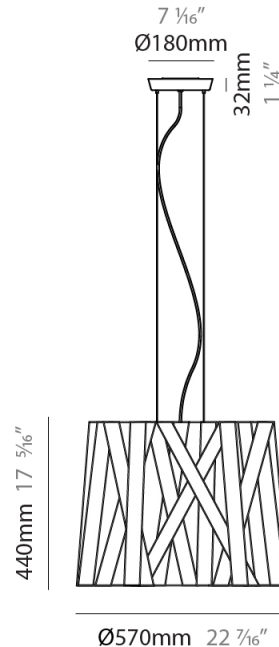

PROJECT
TYPE
SPECIFIER
QUANTITY
DATE

DRESS SUSPENSION

D51013-

base number   Finish
Options

1. To build a product code in our configurator select the specify button on the base model # product page
2. To build a manual product code on this datasheet choose from the options listed below in blue font and add the suffix to the base model #

GENERAL

Series: Dress
Brand: Fambuena
Division: Design
Mounting Type: Suspension
Mounting Location: Ceiling
Subcategory: Pendant

PHYSICAL

Shape: Cylinder
Diameter (mm): 570
Diameter (in): 22 ⁷/₁₆
Height (mm): 440
Height (in): 17 ⁵/₁₆
Light Distribution: Direct
Fixture Finish: WHI / BLK / RED / CHA / TAU / TUR / GDF
Fixture Material: Metal / Satin Ribbon
Cable Details: Cable length 2000mm / 79"

ELECTRICAL

Number of Lamps: 1
Lamp Type: LED Retrofit
Bulb Included: Bulb Not Included
Max. Wattage Per Lamp (W): 15
Lamp Base: E26
Input Voltage (V): 120
Upon Request: 277Vac / GU24

LED

OPTICAL

RATINGS AND CERTIFICATIONS

Certified By: Certified for North American Standards
IP rating: IP20