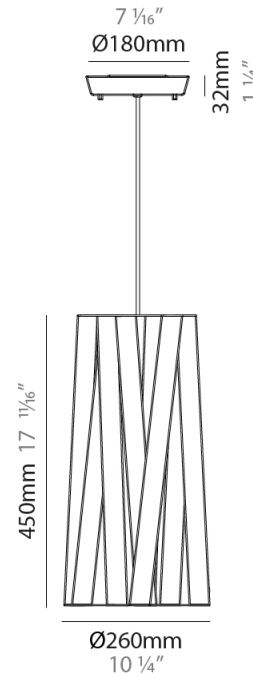

PROJECT	_____
TYPE	_____
SPECIFIER	_____
QUANTITY	_____
DATE	_____

DRESS SUSPENSION

D51016-

base number   Finish
Options

1. To build a product code in our configurator select the specify button on the base model # product page
2. To build a manual product code on this datasheet choose from the options listed below in blue font and add the suffix to the base model #

GENERAL

Series: Dress _____
Brand: Fambuena _____
Division: Design _____
Mounting Type: Suspension _____
Mounting Location: Ceiling _____
Subcategory: Pendant _____

PHYSICAL

Shape: Cylinder _____
Diameter (mm): 260 _____
Diameter (in): 10 ¼ _____
Height (mm): 450 _____
Height (in): 17 1/16 _____
Light Distribution: Direct _____
Fixture Finish: WHI / BLK / RED / CHA / TAU / TUR / GDF _____
Fixture Material: Metal / Satin Ribbon _____
Cable Details: Cable length 2000mm / 79" _____

ELECTRICAL

Number of Lamps: 1 _____
Lamp Type: LED Retrofit _____
Bulb Included: Bulb Not Included _____
Max. Wattage Per Lamp (W): 7 _____
Lamp Base: E26 _____
Input Voltage (V): 120 _____
Upon Request: 277Vac / GU24 _____

LED

OPTICAL

RATINGS AND CERTIFICATIONS

Certified By: Certified for North American Standards _____
IP rating: IP20 _____