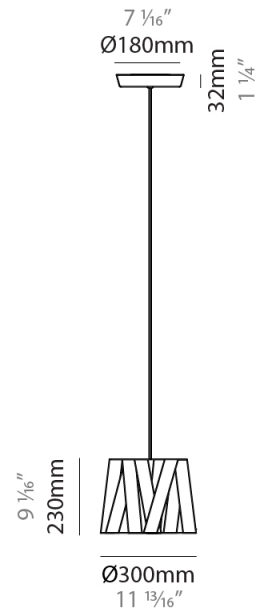

PROJECT
TYPE
SPECIFIER
QUANTITY
DATE

DRESS SUSPENSION

D51012-

base number   Finish
Options

1. To build a product code in our configurator select the specify button on the base model # product page
2. To build a manual product code on this datasheet choose from the options listed below in blue font and add the suffix to the base model #

GENERAL

Series: Dress
Brand: Fambuena
Division: Design
Mounting Type: Suspension
Mounting Location: Ceiling
Subcategory: Pendant

PHYSICAL

Shape: Cylinder
Diameter (mm): 300
Diameter (in): 11 ¹³/₁₆
Height (mm): 230
Height (in): 9 ¹/₁₆
Light Distribution: Direct
Fixture Finish: WHI / BLK / RED / CHA / TAU / TUR / GDF
Fixture Material: Metal / Satin Ribbon
Cable Details: Cable length 2000mm / 79"

ELECTRICAL

Number of Lamps: 1
Lamp Type: LED Retrofit
Bulb Included: Bulb Not Included
Max. Wattage Per Lamp (W): 7
Lamp Base: E26
Input Voltage (V): 120
Upon Request: 277Vac / GU24

LED

OPTICAL

RATINGS AND CERTIFICATIONS

Certified By: Certified for North American Standards
IP rating: IP20