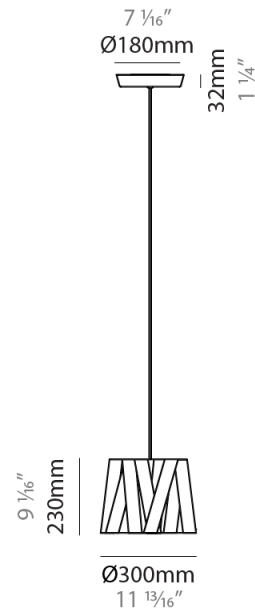

PROJECT	_____
TYPE	_____
SPECIFIER	_____
QUANTITY	_____
DATE	_____

DRESS SUSPENSION

D51012-

base number   Finish
Options

1. To build a product code in our configurator select the specify button on the base model # product page
2. To build a manual product code on this datasheet choose from the options listed below in blue font and add the suffix to the base model #

GENERAL

Series: Dress _____
Brand: Fambuena _____
Division: Design _____
Mounting Type: Suspension _____
Mounting Location: Ceiling _____
Subcategory: Pendant _____

PHYSICAL

Shape: Cylinder _____
Diameter (mm): 300 _____
Diameter (in): 11 ¹³/₁₆ _____
Height (mm): 230 _____
Height (in): 9 ¹/₁₆ _____
Light Distribution: Direct _____
Fixture Finish: WHI / BLK / RED / CHA / TAU / TUR / GDF _____
Fixture Material: Metal / Satin Ribbon _____
Cable Details: Cable length 2000mm / 79" _____

ELECTRICAL

Number of Lamps: 1 _____
Lamp Type: LED Retrofit _____
Bulb Included: Bulb Not Included _____
Max. Wattage Per Lamp (W): 7 _____
Lamp Base: E26 _____
Input Voltage (V): 120 _____
Upon Request: 277Vac / GU24 _____

LED

OPTICAL

RATINGS AND CERTIFICATIONS

Certified By: Certified for North American Standards _____
IP rating: IP20 _____