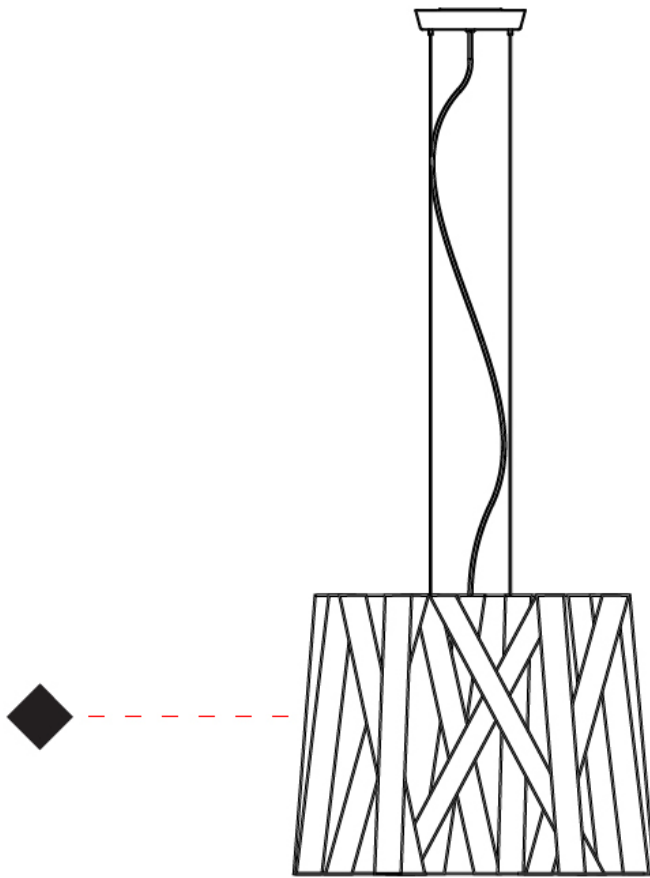

DRESS SUSPENSION

D51013-

PROJECT

TYPE

SPECIFIER

QUANTITY

DATE

D