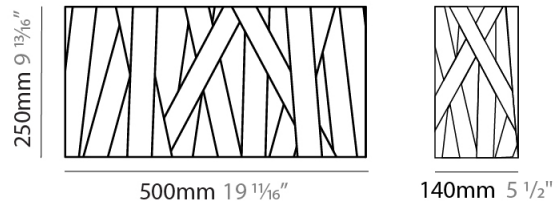

DRESS SURFACE

D53005-

base number   Finish
Options

1. To build a product code in our configurator select the specify button on the base model # product page
2. To build a manual product code on this datasheet choose from the options listed below in blue font and add the suffix to the base model #

GENERAL

Series: Dress _____
Partner: Fambuena _____
Division: Design _____
Installation: Surface _____
Product Type: Wall Surface _____
Mounting Location: Wall _____
Light Distribution: Indirect _____

PHYSICAL

Shape: Rectangle _____
Length (mm): 500 _____
Length (in): 19 ¹¹/₁₆ _____
Height (mm): 250 _____
Depth (mm): 140 _____
Height (in): 9 ¹³/₁₆ _____
Depth (in): 5 ¹/₂ _____
Fixture Finish: WHI / BLK / RED / CHA / TAU / TUR / GDF _____
Fixture Material: Ribbon / Aluminum _____
Primary Material: Fabric _____

ELECTRICAL

Number of Lamps: 2 _____
Lamp Type: LED Retrofit _____
Lamp Shape: A19 _____
Bulb Included: Bulb Not Included _____
Total Output Wattage (W): 14 _____
Max. Wattage Per Lamp (W): 7 _____
Lamp Base: E26 _____
Input Voltage (V): 120 _____
Upon Request: 277Vac / GU24 _____

LED

OPTICAL

RATINGS AND CERTIFICATIONS

Certified By: Certified for North American Standards _____
IP rating: IP20 _____