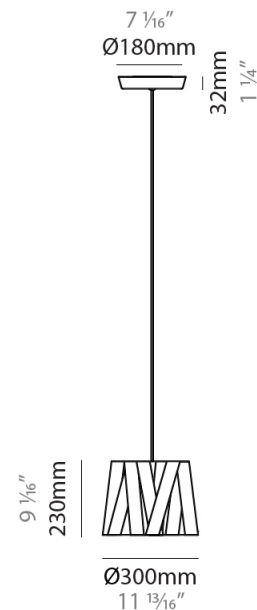

PROJECT	_____
TYPE	_____
SPECIFIER	_____
QUANTITY	_____
DATE	_____

DRESS SUSPENSION

D51012-

base number   Finish
Options

1. To build a product code in our configurator select the specify button on the base model # product page
2. To build a manual product code on this datasheet choose from the options listed below in blue font and add the suffix to the base model #

GENERAL

Series: Dress _____
Partner: Fambuena _____
Division: Design _____
Installation: Suspension _____
Product Type: Pendant _____
Mounting Location: Ceiling _____
Light Distribution: Direct _____

PHYSICAL

Shape: Cylinder _____
Diameter (mm): 300 _____
Diameter (in): 11 ¹³/₁₆ _____
Height (mm): 230 _____
Height (in): 9 ¹/₁₆ _____
Fixture Finish: WHI / BLK / RED / CHA / TAU / TUR / GDF _____
Fixture Material: Ribbon / Aluminum _____
Primary Material: Fabric _____
Cable Details: Cable length 2000mm / 79" _____

ELECTRICAL

Number of Lamps: 1 _____
Lamp Type: LED Retrofit _____
Bulb Included: Bulb Not Included _____
Max. Wattage Per Lamp (W): 7 _____
Lamp Base: E26 _____
Input Voltage (V): 120 _____
Upon Request: 277Vac / GU24 _____

LED

OPTICAL

RATINGS AND CERTIFICATIONS

Certified By: Certified for North American Standards _____
IP rating: IP20 _____