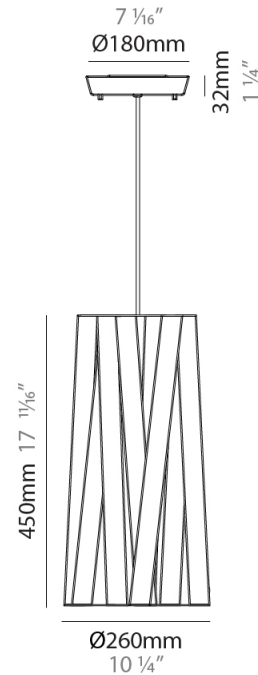

PROJECT	_____
TYPE	_____
SPECIFIER	_____
QUANTITY	_____
DATE	_____

DRESS SUSPENSION

D51016-

base number   Finish
Options

1. To build a product code in our configurator select the specify button on the base model # product page
2. To build a manual product code on this datasheet choose from the options listed below in blue font and add the suffix to the base model #

GENERAL

Series: Dress _____
Partner: Fambuena _____
Division: Design _____
Installation: Suspension _____
Product Type: Pendant _____
Mounting Location: Ceiling _____
Light Distribution: Direct _____

PHYSICAL

Shape: Cylinder _____
Diameter (mm): 260 _____
Diameter (in): 10 1/4 _____
Height (mm): 450 _____
Height (in): 17 11/16 _____
Fixture Finish: WHI / BLK / RED / CHA / TAU / TUR / GDF _____
Fixture Material: Ribbon / Aluminum _____
Primary Material: Fabric _____
Cable Details: Cable length 2000mm / 79" _____

ELECTRICAL

Number of Lamps: 1 _____
Lamp Type: LED Retrofit _____
Bulb Included: Bulb Not Included _____
Max. Wattage Per Lamp (W): 7 _____
Lamp Base: E26 _____
Input Voltage (V): 120 _____
Upon Request: 277Vac / GU24 _____

LED

OPTICAL

RATINGS AND CERTIFICATIONS

Certified By: Certified for North American Standards _____
IP rating: IP20 _____