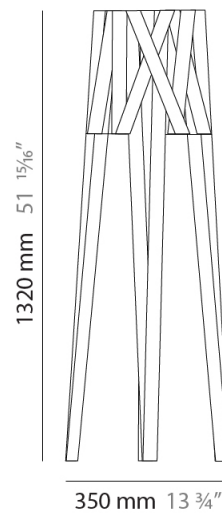

DRESS PORTABLE

D54002-

base number   Finish
Options

PROJECT _____
TYPE _____
SPECIFIER _____
QUANTITY _____
DATE _____

1. To build a product code in our configurator select the specify button on the base model # product page
2. To build a manual product code on this datasheet choose from the options listed below in blue font and add the suffix to the base model #

GENERAL

Series: Dress _____
Partner: Fambuena _____
Division: Design _____
Installation: Portable _____
Product Type: Floor _____
Mounting Location: Floor _____
Light Distribution: Direct _____

PHYSICAL

Shape: Cylinder _____
Diameter (mm): 350 _____
Diameter (in): 13 3/4 _____
Height (mm): 1320 _____
Height (in): 51 15/16 _____
Fixture Finish: WHI / BLK / RED / CHA / TAU / TUR / GDF _____
Fixture Material: Ribbon / Aluminum _____
Primary Material: Fabric _____

ELECTRICAL

Number of Lamps: 1 _____
Lamp Type: LED Retrofit _____
Lamp Shape: A19 _____
Bulb Included: Bulb Not Included _____
Max. Wattage Per Lamp (W): 12 _____
Lamp Base: E26 _____
Input Voltage (V): 120 _____
Upon Request: 277Vac / GU24 _____

LED

OPTICAL

RATINGS AND CERTIFICATIONS

Certified By: Certified for North American Standards _____
IP rating: IP20 _____