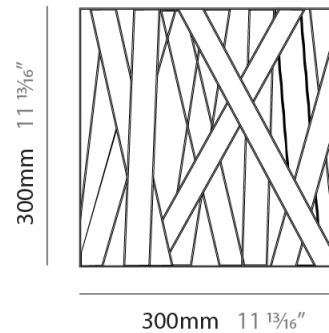

DRESS SURFACE

D53004-

base number   Finish
Options

PROJECT	_____
TYPE	_____
SPECIFIER	_____
QUANTITY	_____
DATE	_____

1. To build a product code in our configurator select the specify button on the base model # product page
2. To build a manual product code on this datasheet choose from the options listed below in blue font and add the suffix to the base model #

GENERAL

Series: Dress _____
Partner: Fambuena _____
Division: Design _____
Installation: Surface _____
Product Type: Wall Surface _____
Mounting Location: Wall _____
Light Distribution: Indirect _____

PHYSICAL

Shape: Square _____
Length (mm): 300 _____
Length (in): 11 ¹³/₁₆ _____
Height (mm): 300 _____
Depth (mm): 140 _____
Height (in): 11 ¹³/₁₆ _____
Depth (in): 5 ¹/₂ _____
Fixture Finish: WHI / BLK / RED / CHA / TAU / TUR / GDF _____
Fixture Material: Ribbon / Aluminum _____
Primary Material: Fabric _____

ELECTRICAL

Number of Lamps: 1 _____
Lamp Type: LED Retrofit _____
Lamp Shape: A19 _____
Bulb Included: Bulb Not Included _____
Max. Wattage Per Lamp (W): 12 _____
Lamp Base: E26 _____
Input Voltage (V): 120 _____
Upon Request: 277Vac / GU24 _____

LED

OPTICAL

RATINGS AND CERTIFICATIONS

Certified By: Certified for North American Standards _____
IP rating: IP20 _____