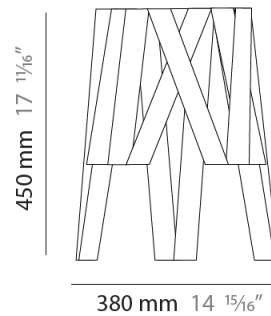

PROJECT _____

TYPE _____

SPECIFIER _____

QUANTITY _____

DATE _____

DRESS PORTABLE

D54001-

base number _____
Finish _____
Options _____

1. To build a product code in our configurator select the specify button on the base model # product page
2. To build a manual product code on this datasheet choose from the options listed below in blue font and add the suffix to the base model #

GENERAL

Series: Dress _____

Brand: Fambuena _____

Division: Design _____

Mounting Type: Portable _____

Mounting Location: Table _____

Subcategory: Table _____

PHYSICAL

Shape: Cylinder _____

Diameter (mm): 380 _____

Diameter (in): 14 ¹⁵/₁₆ _____

Height (mm): 450 _____

Height (in): 17 ¹¹/₁₆ _____

Light Distribution: Direct _____

Fixture Finish: WHI / BLK / RED / CHA / TAU / TUR / GDF _____

Fixture Material: Metal / Satin Ribbon _____

ELECTRICAL

Number of Lamps: 1 _____

Lamp Type: LED Retrofit _____

Lamp Shape: A19 _____

Bulb Included: Bulb Not Included _____

Max. Wattage Per Lamp (W): 7 _____

Lamp Base: E26 _____

Input Voltage (V): 120 _____

Upon Request: 277Vac / GU24 _____

LED

OPTICAL

RATINGS AND CERTIFICATIONS

Certified By: Certified for North American Standards _____

IP rating: IP20 _____