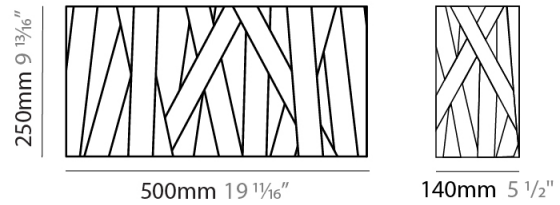

PROJECT	_____
TYPE	_____
SPECIFIER	_____
QUANTITY	_____
DATE	_____

DRESS SURFACE

D53005-

base number   Finish
Options

1. To build a product code in our configurator select the specify button on the base model # product page
2. To build a manual product code on this datasheet choose from the options listed below in blue font and add the suffix to the base model #

GENERAL

Series: Dress _____
Brand: Fambuena _____
Division: Design _____
Mounting Type: Surface _____
Mounting Location: Wall _____
Subcategory: Ambient _____

PHYSICAL

Shape: Rectangle _____
Length (mm): 500 _____
Length (in): 19 ¹¹/₁₆ _____
Height (mm): 250 _____
Depth (mm): 140 _____
Height (in): 9 ¹³/₁₆ _____
Depth (in): 5 ¹/₂ _____
Light Distribution: Indirect _____
Fixture Finish: WHI / BLK / RED / CHA / TAU / TUR / GDF _____
Fixture Material: Metal / Satin Ribbon _____

ELECTRICAL

Number of Lamps: 2 _____
Lamp Type: LED Retrofit _____
Lamp Shape: A19 _____
Bulb Included: Bulb Not Included _____
Total Output Wattage (W): 14 _____
Max. Wattage Per Lamp (W): 7 _____
Lamp Base: E26 _____
Input Voltage (V): 120 _____
Upon Request: 277Vac / GU24 _____

LED

OPTICAL

RATINGS AND CERTIFICATIONS

Certified By: Certified for North American Standards _____
IP rating: IP20 _____