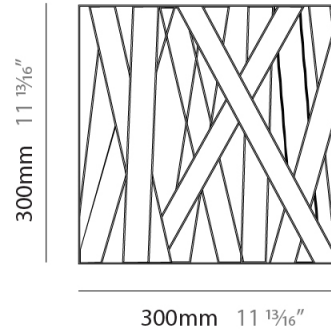

DRESS SURFACE

D53004-

base number   Finish
Options

PROJECT	_____
TYPE	_____
SPECIFIER	_____
QUANTITY	_____
DATE	_____

1. To build a product code in our configurator select the specify button on the base model # product page
2. To build a manual product code on this datasheet choose from the options listed below in blue font and add the suffix to the base model #

GENERAL

Series: Dress _____
Brand: Fambuena _____
Division: Design _____
Mounting Type: Surface _____
Mounting Location: Wall _____
Subcategory: Ambient _____

PHYSICAL

Shape: Square _____
Length (mm): 300 _____
Length (in): 11 ¹³/₁₆ _____
Height (mm): 300 _____
Depth (mm): 140 _____
Height (in): 11 ¹³/₁₆ _____
Depth (in): 5 ¹/₂ _____
Light Distribution: Indirect _____
Fixture Finish: [WHI](#) / [BLK](#) / [RED](#) / [CHA](#) / [TAU](#) / [TUR](#) / [GDF](#) _____
Fixture Material: Metal / Satin Ribbon _____

ELECTRICAL

Number of Lamps: 1 _____
Lamp Type: LED Retrofit _____
Lamp Shape: A19 _____
Bulb Included: Bulb Not Included _____
Max. Wattage Per Lamp (W): 12 _____
Lamp Base: E26 _____
Input Voltage (V): 120 _____
Upon Request: 277Vac / GU24 _____

LED

OPTICAL

RATINGS AND CERTIFICATIONS

Certified By: Certified for North American Standards _____
IP rating: IP20 _____