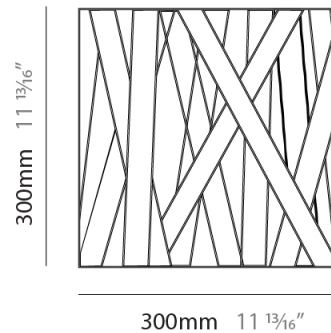

PROJECT
TYPE
SPECIFIER
QUANTITY
DATE

DRESS SURFACE

D53004-

base number   Finish
Options

1. To build a product code in our configurator select the specify button on the base model # product page
2. To build a manual product code on this datasheet choose from the options listed below in blue font and add the suffix to the base model #

GENERAL

Series: Dress
Brand: Fambuena
Division: Design
Mounting Type: Surface
Mounting Location: Wall
Subcategory: Ambient

PHYSICAL

Shape: Square
Length (mm): 300
Length (in): 11 ¹³/₁₆
Height (mm): 300
Depth (mm): 140
Height (in): 11 ¹³/₁₆
Depth (in): 5 ¹/₂
Light Distribution: Indirect
Fixture Finish: WHI / BLK / RED / CHA / TAU / TUR / GDF
Fixture Material: Metal / Satin Ribbon

ELECTRICAL

Number of Lamps: 1
Lamp Type: LED Retrofit
Lamp Shape: A19
Bulb Included: Bulb Not Included
Max. Wattage Per Lamp (W): 12
Lamp Base: E26
Input Voltage (V): 120
Upon Request: 277Vac / GU24

LED

OPTICAL

RATINGS AND CERTIFICATIONS

Certified By: Certified for North American Standards
IP rating: IP20