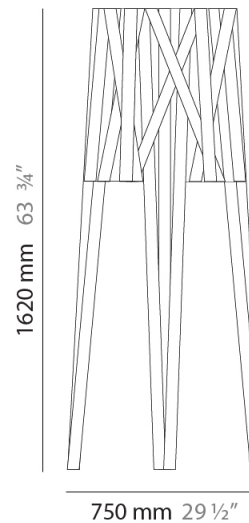

PROJECT	_____
TYPE	_____
SPECIFIER	_____
QUANTITY	_____
DATE	_____

DRESS PORTABLE

D54003-

base number   Finish
Options

1. To build a product code in our configurator select the specify button on the base model # product page
2. To build a manual product code on this datasheet choose from the options listed below in blue font and add the suffix to the base model #

GENERAL

Series: Dress _____
Brand: Fambuena _____
Division: Design _____
Mounting Type: Portable _____
Mounting Location: Floor _____
Subcategory: Floor _____

PHYSICAL

Shape: Cylinder _____
Diameter (mm): 750 _____
Diameter (in): 29 1/2 _____
Height (mm): 1620 _____
Height (in): 63 3/4 _____
Light Distribution: Direct _____
Fixture Finish: WHI / BLK / RED / CHA / TAU / TUR / GDF _____
Fixture Material: Metal / Satin Ribbon _____

ELECTRICAL

Number of Lamps: 3 _____
Lamp Type: LED Retrofit _____
Lamp Shape: A19 _____
Bulb Included: Bulb Not Included _____
Total Output Wattage (W): 36 _____
Max. Wattage Per Lamp (W): 12 _____
Lamp Base: E26 _____
Input Voltage (V): 120 _____
Upon Request: 277Vac / GU24 _____

LED

OPTICAL

RATINGS AND CERTIFICATIONS

Certified By: Certified for North American Standards _____
IP rating: IP20 _____