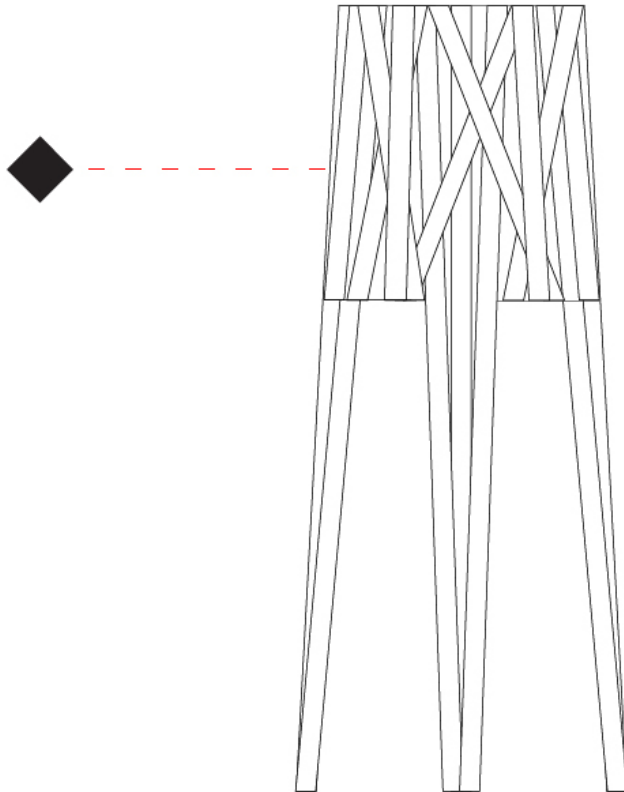

D54003-

PROJECT

TYPE

SPECIFIER

QUANTITY

DATE

D