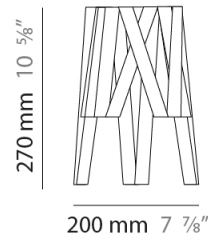

PROJECT
TYPE
SPECIFIER
QUANTITY
DATE

DRESS PORTABLE

D54000-

base number   Finish
Options

1. To build a product code in our configurator select the specify button on the base model # product page
2. To build a manual product code on this datasheet choose from the options listed below in blue font and add the suffix to the base model #

GENERAL

Series: Dress
Brand: Fambuena
Division: Design
Mounting Type: Portable
Mounting Location: Table
Subcategory: Table

PHYSICAL

Shape: Cylinder
Diameter (mm): 200
Diameter (in): 7 7/8
Height (mm): 270
Height (in): 10 5/8
Light Distribution: Direct
Fixture Finish: WHI / BLK / RED / CHA / TAU / TUR / GDF
Fixture Material: Metal / Satin Ribbon

ELECTRICAL

Number of Lamps: 1
Lamp Type: LED Retrofit
Lamp Shape: T4
Bulb Included: Bulb Not Included
Max. Wattage Per Lamp (W): 5
Lamp Base: G9
Input Voltage (V): 120

LED

OPTICAL

RATINGS AND CERTIFICATIONS

Certified By: Certified for North American Standards
IP rating: IP20