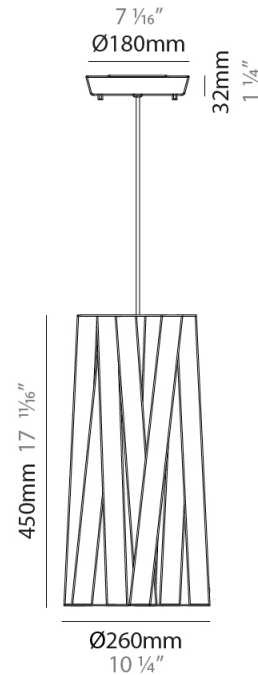

PROJECT	_____
TYPE	_____
SPECIFIER	_____
QUANTITY	_____
DATE	_____

DRESS SUSPENSION

D51016-

base number _____
Finish _____
Options _____

1. To build a product code in our configurator select the specify button on the base model # product page
2. To build a manual product code on this datasheet choose from the options listed below in blue font and add the suffix to the base model #

GENERAL

Series: Dress _____
Brand: Fambuena _____
Division: Design _____
Mounting Type: Suspension _____
Mounting Location: Ceiling _____
Subcategory: Pendant _____

PHYSICAL

Shape: Cylinder _____
Diameter (mm): 260 _____
Diameter (in): 10 1/4 _____
Height (mm): 450 _____
Height (in): 17 11/16 _____
Light Distribution: Direct _____
Fixture Finish: WHI / BLK / RED / CHA / TAU / TUR / GDF _____
Fixture Material: Metal / Satin Ribbon _____
Cable Details: Cable length 2000mm / 79" _____

ELECTRICAL

Number of Lamps: 1 _____
Lamp Type: LED Retrofit _____
Bulb Included: Bulb Not Included _____
Max. Wattage Per Lamp (W): 7 _____
Lamp Base: E26 _____
Input Voltage (V): 120 _____
Upon Request: 277Vac / GU24 _____

LED

OPTICAL

RATINGS AND CERTIFICATIONS

Certified By: Certified for North American Standards _____
IP rating: IP20 _____