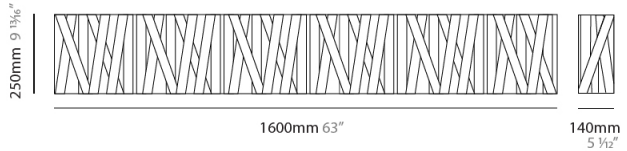

PROJECT
TYPE
SPECIFIER
QUANTITY
DATE

DRESS SURFACE

D53006-

base number   Finish
Options

1. To build a product code in our configurator select the specify button on the base model # product page
2. To build a manual product code on this datasheet choose from the options listed below in blue font and add the suffix to the base model #

GENERAL

Series: Dress
Brand: Fambuena
Division: Design
Mounting Type: Surface
Mounting Location: Wall
Subcategory: Ambient

PHYSICAL

Shape: Rectangle
Length (mm): 1600
Length (in): 63
Height (mm): 250
Depth (mm): 140
Height (in): 9 ¹³/₁₆
Depth (in): 5 ¹/₂
Extension (mm): 140
Extension (in): 5 ¹/₂
Light Distribution: Indirect
Fixture Finish: WHI / BLK / RED / CHA / TAU / TUR / GDF
Fixture Material: Metal / Satin Ribbon

ELECTRICAL

Number of Lamps: 6
Lamp Type: LED Retrofit
Lamp Shape: A19
Bulb Included: Bulb Not Included
Total Output Wattage (W): 24
Max. Wattage Per Lamp (W): 4
Lamp Base: E26
Input Voltage (V): 120
Upon Request: 277Vac / GU24

LED

OPTICAL

RATINGS AND CERTIFICATIONS

Certified By: Certified for North American Standards
IP rating: IP20