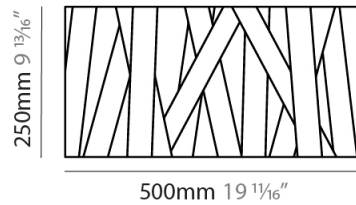

DRESS SURFACE

D53005-

base number   Finish
Options

1. To build a product code in our configurator select the specify button on the base model # product page
2. To build a manual product code on this datasheet choose from the options listed below in blue font and add the suffix to the base model #

GENERAL

Series: Dress

Brand: Fambuena

Division: Design

Mounting Type: Surface

Mounting Location: Wall

Subcategory: Ambient

PHYSICAL

Shape: Rectangle

Length (mm): 500

Length (in): 19 ¹¹/₁₆

Height (mm): 250

Depth (mm): 140

Height (in): 9 ¹³/₁₆

Depth (in): 5 ¹/₂

Light Distribution: Indirect

Fixture Finish: WHI / BLK / RED / CHA / TAU / TUR / GDF

Fixture Material: Metal / Satin Ribbon

ELECTRICAL

Number of Lamps: 2

Lamp Type: LED Retrofit

Lamp Shape: A19

Bulb Included: Bulb Not Included

Total Output Wattage (W): 14

Max. Wattage Per Lamp (W): 7

Lamp Base: E26

Input Voltage (V): 120

Upon Request: 277Vac / GU24

LED

OPTICAL

RATINGS AND CERTIFICATIONS

Certified By: Certified for North American Standards

IP rating: IP20

140mm 5 1/2"