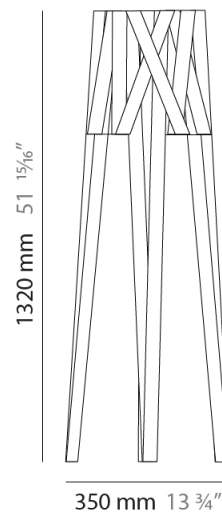

DRESS PORTABLE

D54002-

base number   Finish
Options

PROJECT	_____
TYPE	_____
SPECIFIER	_____
QUANTITY	_____
DATE	_____

1. To build a product code in our configurator select the specify button on the base model # product page
2. To build a manual product code on this datasheet choose from the options listed below in blue font and add the suffix to the base model #

GENERAL

Series: Dress _____
Brand: Fambuena _____
Division: Design _____
Mounting Type: Portable _____
Mounting Location: Floor _____
Subcategory: Floor _____

PHYSICAL

Shape: Cylinder _____
Diameter (mm): 350 _____
Diameter (in): 13 ³/₄ _____
Height (mm): 1320 _____
Height (in): 51 ¹⁵/₁₆ _____
Light Distribution: Direct _____
Fixture Finish: [WHI](#) / [BLK](#) / [RED](#) / [CHA](#) / [TAU](#) / [TUR](#) / [GDF](#) _____
Fixture Material: Metal / Satin Ribbon _____

ELECTRICAL

Number of Lamps: 1 _____
Lamp Type: LED Retrofit _____
Lamp Shape: A19 _____
Bulb Included: Bulb Not Included _____
Max. Wattage Per Lamp (W): 12 _____
Lamp Base: E26 _____
Input Voltage (V): 120 _____
Upon Request: 277Vac / GU24 _____

LED

OPTICAL

RATINGS AND CERTIFICATIONS

Certified By: Certified for North American Standards _____
IP rating: IP20 _____