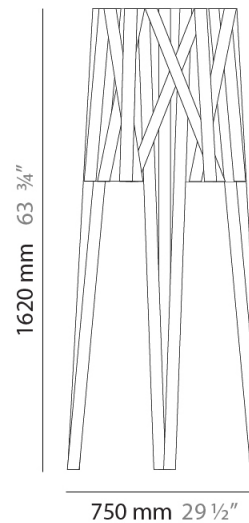

PROJECT	_____
TYPE	_____
SPECIFIER	_____
QUANTITY	_____
DATE	_____

DRESS PORTABLE

D54003-

base number   Finish
Options

1. To build a product code in our configurator select the specify button on the base model # product page
2. To build a manual product code on this datasheet choose from the options listed below in blue font and add the suffix to the base model #

GENERAL

Series: Dress _____
Partner: Fambuena _____
Division: Design _____
Installation: Portable _____
Product Type: Floor _____
Mounting Location: Floor _____
Light Distribution: Direct _____

PHYSICAL

Shape: Cylinder _____
Diameter (mm): 750 _____
Diameter (in): 29 1/2 _____
Height (mm): 1620 _____
Height (in): 63 3/4 _____
Fixture Finish: WHI / BLK / RED / CHA / TAU / TUR / GDF _____
Fixture Material: Ribbon / Aluminum _____
Primary Material: Fabric _____

ELECTRICAL

Number of Lamps: 3 _____
Lamp Type: LED Retrofit _____
Lamp Shape: A19 _____
Bulb Included: Bulb Not Included _____
Total Output Wattage (W): 36 _____
Max. Wattage Per Lamp (W): 12 _____
Lamp Base: E26 _____
Input Voltage (V): 120 _____
Upon Request: 277Vac / GU24 _____

LED

OPTICAL

RATINGS AND CERTIFICATIONS

Certified By: Certified for North American Standards _____
IP rating: IP20 _____