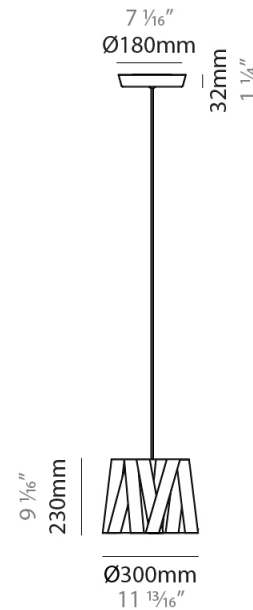

PROJECT
TYPE
SPECIFIER
QUANTITY
DATE

DRESS SUSPENSION

D51012-

base number   Finish
Options

1. To build a product code in our configurator select the specify button on the base model # product page
2. To build a manual product code on this datasheet choose from the options listed below in blue font and add the suffix to the base model #

GENERAL

Series: Dress
Partner: Fambuena
Division: Design
Installation: Suspension
Product Type: Pendant
Mounting Location: Ceiling
Light Distribution: Direct

PHYSICAL

Shape: Cylinder
Diameter (mm): 300
Diameter (in): 11 ¹³/₁₆
Height (mm): 230
Height (in): 9 ¹/₁₆
Fixture Finish: WHI / BLK / RED / CHA / TAU / TUR / GDF
Fixture Material: Ribbon / Aluminum
Primary Material: Fabric
Cable Details: Cable length 2000mm / 79"

ELECTRICAL

Number of Lamps: 1
Lamp Type: LED Retrofit
Bulb Included: Bulb Not Included
Max. Wattage Per Lamp (W): 7
Lamp Base: E26
Input Voltage (V): 120
Upon Request: 277Vac / GU24

LED

OPTICAL

RATINGS AND CERTIFICATIONS

Certified By: Certified for North American Standards
IP rating: IP20