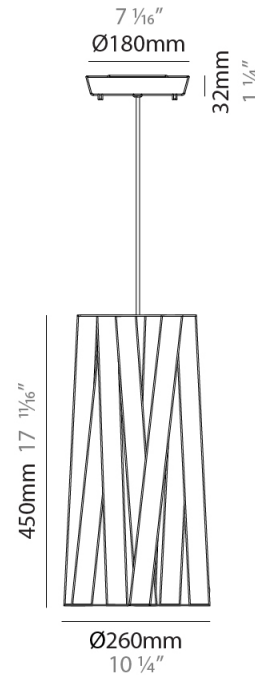

PROJECT
TYPE
SPECIFIER
QUANTITY
DATE

DRESS SUSPENSION

D51016-

base number   Finish
Options

1. To build a product code in our configurator select the specify button on the base model # product page
2. To build a manual product code on this datasheet choose from the options listed below in blue font and add the suffix to the base model #

GENERAL

Series: Dress
Partner: Fambuena
Division: Design
Installation: Suspension
Product Type: Pendant
Mounting Location: Ceiling
Light Distribution: Direct

PHYSICAL

Shape: Cylinder
Diameter (mm): 260
Diameter (in): 10 1/4
Height (mm): 450
Height (in): 17 11/16
Fixture Finish: WHI / BLK / RED / CHA / TAU / TUR / GDF
Fixture Material: Ribbon / Aluminum
Primary Material: Fabric
Cable Details: Cable length 2000mm / 79"

ELECTRICAL

Number of Lamps: 1
Lamp Type: LED Retrofit
Bulb Included: Bulb Not Included
Max. Wattage Per Lamp (W): 7
Lamp Base: E26
Input Voltage (V): 120
Upon Request: 277Vac / GU24

LED

OPTICAL

RATINGS AND CERTIFICATIONS

Certified By: Certified for North American Standards
IP rating: IP20