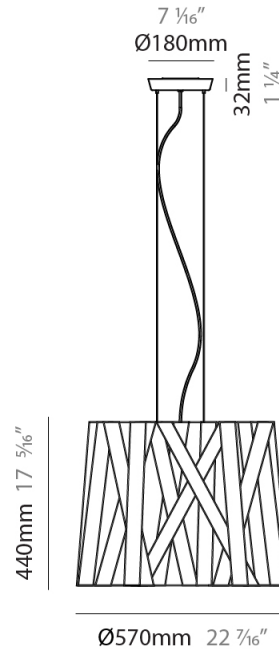

DRESS SUSPENSION

D51013-

base number   Finish
Options

1. To build a product code in our configurator select the specify button on the base model # product page
2. To build a manual product code on this datasheet choose from the options listed below in blue font and add the suffix to the base model #

GENERAL

Series: Dress
Partner: Fambuena
Division: Design
Installation: Suspension
Product Type: Pendant
Mounting Location: Ceiling
Light Distribution: Direct

PHYSICAL

Shape: Cylinder
Diameter (mm): 570
Diameter (in): 22 ⁷/₁₆
Height (mm): 440
Height (in): 17 ⁵/₁₆
Fixture Finish: WHI / BLK / RED / CHA / TAU / TUR / GDF
Fixture Material: Ribbon / Aluminum
Primary Material: Fabric
Cable Details: Cable length 2000mm / 79"

ELECTRICAL

Number of Lamps: 1
Lamp Type: LED Retrofit
Bulb Included: Bulb Not Included
Max. Wattage Per Lamp (W): 15
Lamp Base: E26
Input Voltage (V): 120
Upon Request: 277Vac / GU24

LED

OPTICAL

RATINGS AND CERTIFICATIONS

Certified By: Certified for North American Standards
IP rating: IP20

PROJECT	_____
TYPE	_____
SPECIFIER	_____
QUANTITY	_____
DATE	_____