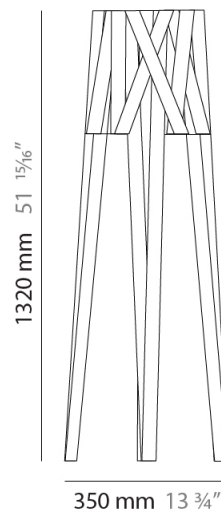

DRESS PORTABLE

D54002-

base number   Finish
Options

PROJECT	_____
TYPE	_____
SPECIFIER	_____
QUANTITY	_____
DATE	_____

1. To build a product code in our configurator select the specify button on the base model # product page
2. To build a manual product code on this datasheet choose from the options listed below in blue font and add the suffix to the base model #

GENERAL

Series: Dress _____
Partner: Fambuena _____
Division: Design _____
Installation: Portable _____
Product Type: Floor _____
Mounting Location: Floor _____
Light Distribution: Direct _____

PHYSICAL

Shape: Cylinder _____
Diameter (mm): 350 _____
Diameter (in): 13 3/4 _____
Height (mm): 1320 _____
Height (in): 51 15/16 _____
Fixture Finish: WHI / BLK / RED / CHA / TAU / TUR / GDF _____
Fixture Material: Ribbon / Aluminum _____
Primary Material: Fabric _____

ELECTRICAL

Number of Lamps: 1 _____
Lamp Type: LED Retrofit _____
Lamp Shape: A19 _____
Bulb Included: Bulb Not Included _____
Max. Wattage Per Lamp (W): 12 _____
Lamp Base: E26 _____
Input Voltage (V): 120 _____
Upon Request: 277Vac / GU24 _____

LED

OPTICAL

RATINGS AND CERTIFICATIONS

Certified By: Certified for North American Standards _____
IP rating: IP20 _____