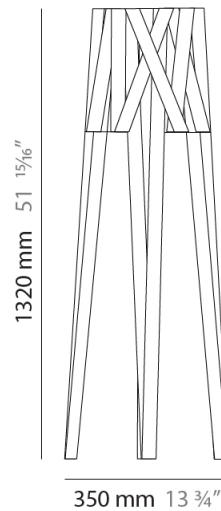

DRESS PORTABLE

D54002-

base number   Finish
Options

PROJECT	_____
TYPE	_____
SPECIFIER	_____
QUANTITY	_____
DATE	_____

1. To build a product code in our configurator select the specify button on the base model # product page
2. To build a manual product code on this datasheet choose from the options listed below in blue font and add the suffix to the base model #

GENERAL

Series: Dress _____
Brand: Fambuena _____
Division: Design _____
Mounting Type: Portable _____
Mounting Location: Floor _____
Subcategory: Floor _____

PHYSICAL

Shape: Cylinder _____
Diameter (mm): 350 _____
Diameter (in): 13 3/4 _____
Height (mm): 1320 _____
Height (in): 51 15/16 _____
Light Distribution: Direct _____
Fixture Finish: WHI / BLK / RED / CHA / TAU / TUR / GDF _____
Fixture Material: Metal / Satin Ribbon _____

ELECTRICAL

Number of Lamps: 1 _____
Lamp Type: LED Retrofit _____
Lamp Shape: A19 _____
Bulb Included: Bulb Not Included _____
Max. Wattage Per Lamp (W): 12 _____
Lamp Base: E26 _____
Input Voltage (V): 120 _____
Upon Request: 277Vac / GU24 _____

LED

OPTICAL

RATINGS AND CERTIFICATIONS

Certified By: Certified for North American Standards _____
IP rating: IP20 _____