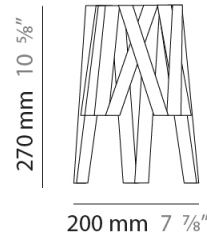

DRESS PORTABLE

D54000-

base number   Finish
Options

1. To build a product code in our configurator select the specify button on the base model # product page
2. To build a manual product code on this datasheet choose from the options listed below in blue font and add the suffix to the base model #

GENERAL

Series: Dress _____
Brand: Fambuena _____
Division: Design _____
Mounting Type: Portable _____
Mounting Location: Table _____
Subcategory: Table _____

PHYSICAL

Shape: Cylinder _____
Diameter (mm): 200 _____
Diameter (in): 7 7/8 _____
Height (mm): 270 _____
Height (in): 10 5/8 _____
Light Distribution: Direct _____
Fixture Finish: WHI / BLK / RED / CHA / TAU / TUR / GDF _____
Fixture Material: Metal / Satin Ribbon _____

ELECTRICAL

Number of Lamps: 1 _____
Lamp Type: LED Retrofit _____
Lamp Shape: T4 _____
Bulb Included: Bulb Not Included _____
Max. Wattage Per Lamp (W): 5 _____
Lamp Base: G9 _____
Input Voltage (V): 120 _____

LED

OPTICAL

RATINGS AND CERTIFICATIONS

Certified By: Certified for North American Standards _____
IP rating: IP20 _____