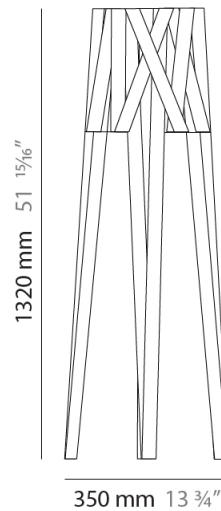

DRESS PORTABLE

D54002-

base number   Finish
Options

PROJECT _____
TYPE _____
SPECIFIER _____
QUANTITY _____
DATE _____

1. To build a product code in our configurator select the specify button on the base model # product page
2. To build a manual product code on this datasheet choose from the options listed below in blue font and add the suffix to the base model #

GENERAL

Series: Dress _____
Brand: Fambuena _____
Division: Design _____
Mounting Type: Portable _____
Mounting Location: Floor _____
Subcategory: Floor _____

PHYSICAL

Shape: Cylinder _____
Diameter (mm): 350 _____
Diameter (in): 13 ³/₄ _____
Height (mm): 1320 _____
Height (in): 51 ¹⁵/₁₆ _____
Light Distribution: Direct _____
Fixture Finish: WHI / BLK / RED / CHA / TAU / TUR / GDF _____
Fixture Material: Metal / Satin Ribbon _____

ELECTRICAL

Number of Lamps: 1 _____
Lamp Type: LED Retrofit _____
Lamp Shape: A19 _____
Bulb Included: Bulb Not Included _____
Max. Wattage Per Lamp (W): 12 _____
Lamp Base: E26 _____
Input Voltage (V): 120 _____
Upon Request: 277Vac / GU24 _____

LED

OPTICAL

RATINGS AND CERTIFICATIONS

Certified By: Certified for North American Standards _____
IP rating: IP20 _____