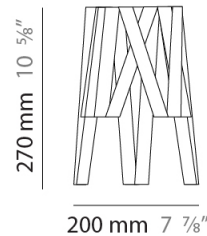

DRESS PORTABLE

D54000-

base number _____
Finish _____
Options _____

1. To build a product code in our configurator select the specify button on the base model # product page
2. To build a manual product code on this datasheet choose from the options listed below in blue font and add the suffix to the base model #

GENERAL

Series: Dress _____
Brand: Fambuena _____
Division: Design _____
Mounting Type: Portable _____
Mounting Location: Table _____
Subcategory: Table _____

PHYSICAL

Shape: Cylinder _____
Diameter (mm): 200 _____
Diameter (in): 7 ⁷/₈ _____
Height (mm): 270 _____
Height (in): 10 ⁵/₈ _____
Light Distribution: Direct _____
Fixture Finish: WHI / BLK / RED / CHA / TAU / TUR / GDF _____
Fixture Material: Metal / Satin Ribbon _____

ELECTRICAL

Number of Lamps: 1 _____
Lamp Type: LED Retrofit _____
Lamp Shape: T4 _____
Bulb Included: Bulb Not Included _____
Max. Wattage Per Lamp (W): 5 _____
Lamp Base: G9 _____
Input Voltage (V): 120 _____

LED

OPTICAL

RATINGS AND CERTIFICATIONS

Certified By: Certified for North American Standards _____
IP rating: IP20 _____