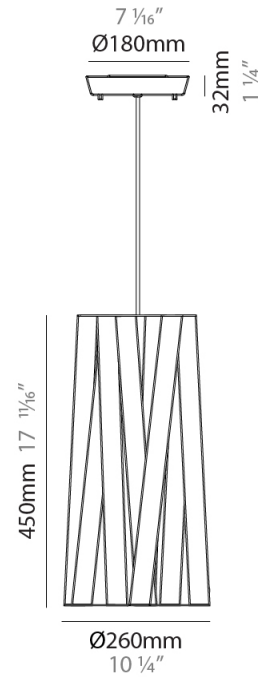

PROJECT
TYPE
SPECIFIER
QUANTITY
DATE

DRESS SUSPENSION

D51016-

base number   Finish
Options

1. To build a product code in our configurator select the specify button on the base model # product page
2. To build a manual product code on this datasheet choose from the options listed below in blue font and add the suffix to the base model #

GENERAL

Series: Dress
Brand: Fambuena
Division: Design
Mounting Type: Suspension
Mounting Location: Ceiling
Subcategory: Pendant

PHYSICAL

Shape: Cylinder
Diameter (mm): 260
Diameter (in): 10 1/4
Height (mm): 450
Height (in): 17 11/16
Light Distribution: Direct
Fixture Finish: WHI / BLK / RED / CHA / TAU / TUR / GDF
Fixture Material: Metal / Satin Ribbon
Cable Details: Cable length 2000mm / 79"

ELECTRICAL

Number of Lamps: 1
Lamp Type: LED Retrofit
Bulb Included: Bulb Not Included
Max. Wattage Per Lamp (W): 7
Lamp Base: E26
Input Voltage (V): 120
Upon Request: 277Vac / GU24

LED

OPTICAL

RATINGS AND CERTIFICATIONS

Certified By: Certified for North American Standards
IP rating: IP20