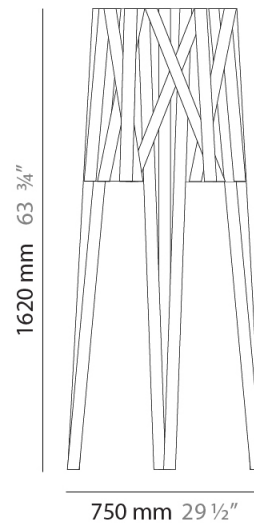

PROJECT	_____
TYPE	_____
SPECIFIER	_____
QUANTITY	_____
DATE	_____

DRESS PORTABLE

D54003-

base number   Finish
Options

1. To build a product code in our configurator select the specify button on the base model # product page
2. To build a manual product code on this datasheet choose from the options listed below in blue font and add the suffix to the base model #

GENERAL

Series: Dress _____
Brand: Fambuena _____
Division: Design _____
Mounting Type: Portable _____
Mounting Location: Floor _____
Subcategory: Floor _____

PHYSICAL

Shape: Cylinder _____
Diameter (mm): 750 _____
Diameter (in): 29 1/2 _____
Height (mm): 1620 _____
Height (in): 63 3/4 _____
Light Distribution: Direct _____
Fixture Finish: WHI / BLK / RED / CHA / TAU / TUR / GDF _____
Fixture Material: Metal / Satin Ribbon _____

ELECTRICAL

Number of Lamps: 3 _____
Lamp Type: LED Retrofit _____
Lamp Shape: A19 _____
Bulb Included: Bulb Not Included _____
Total Output Wattage (W): 36 _____
Max. Wattage Per Lamp (W): 12 _____
Lamp Base: E26 _____
Input Voltage (V): 120 _____
Upon Request: 277Vac / GU24 _____

LED

OPTICAL

RATINGS AND CERTIFICATIONS

Certified By: Certified for North American Standards _____
IP rating: IP20 _____