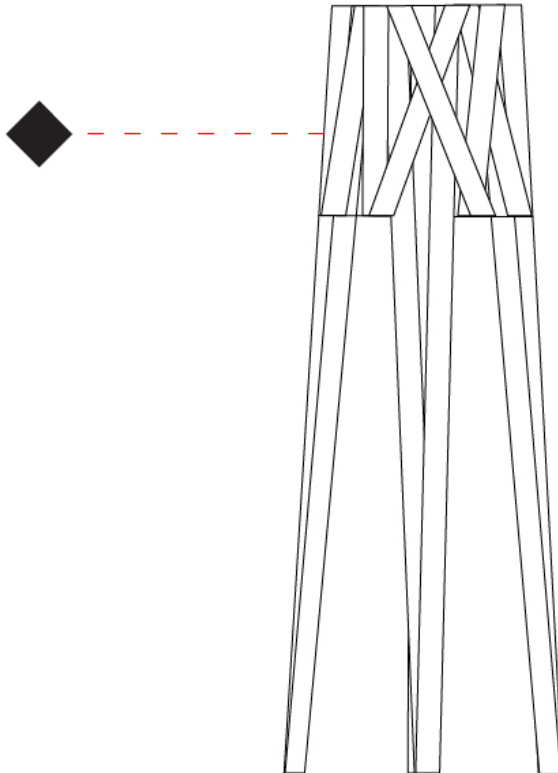

DRESS PORTABLE

D54002-

PROJECT	_____
TYPE	_____
SPECIFIER	_____
QUANTITY	_____
DATE	_____

D