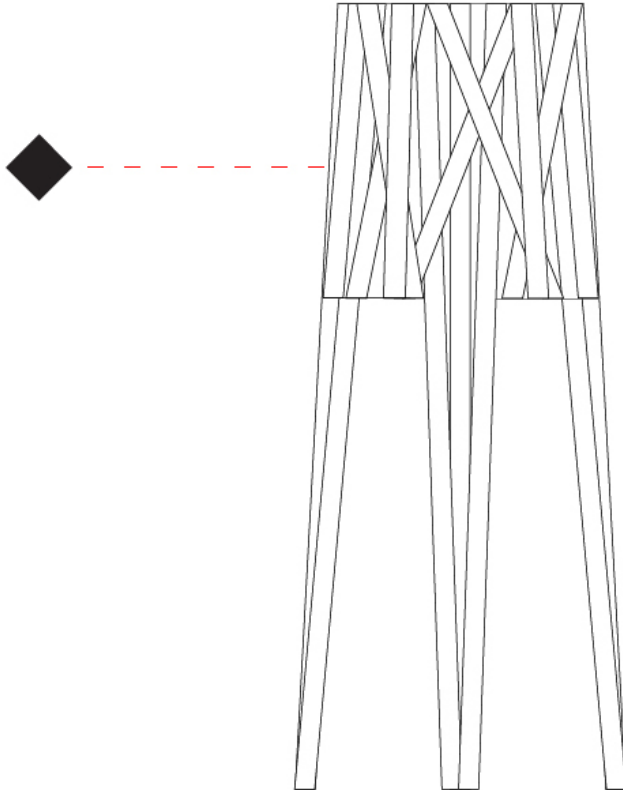

DRESS PORTABLE

D54003-

PROJECT

TYPE

SPECIFIER

QUANTITY

DATE

D