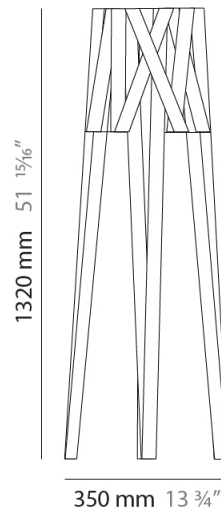

DRESS PORTABLE

D54002-

base number   Finish
Options

PROJECT _____
TYPE _____
SPECIFIER _____
QUANTITY _____
DATE _____

1. To build a product code in our configurator select the specify button on the base model # product page
2. To build a manual product code on this datasheet choose from the options listed below in blue font and add the suffix to the base model #

GENERAL

Series: Dress _____
Brand: Fambuena _____
Division: Design _____
Mounting Type: Portable _____
Mounting Location: Floor _____
Subcategory: Floor _____

PHYSICAL

Shape: Cylinder _____
Diameter (mm): 350 _____
Diameter (in): 13 ³/₄ _____
Height (mm): 1320 _____
Height (in): 51 ¹⁵/₁₆ _____
Light Distribution: Direct _____
Fixture Finish: WHI / BLK / RED / CHA / TAU / TUR / GDF _____
Fixture Material: Metal / Satin Ribbon _____

ELECTRICAL

Number of Lamps: 1 _____
Lamp Type: LED Retrofit _____
Lamp Shape: A19 _____
Bulb Included: Bulb Not Included _____
Max. Wattage Per Lamp (W): 12 _____
Lamp Base: E26 _____
Input Voltage (V): 120 _____
Upon Request: 277Vac / GU24 _____

LED

OPTICAL

RATINGS AND CERTIFICATIONS

Certified By: Certified for North American Standards _____
IP rating: IP20 _____