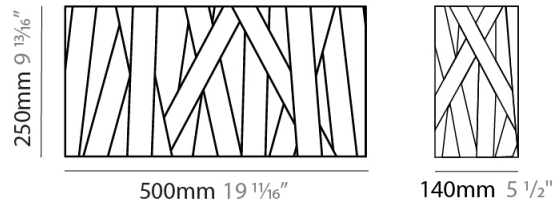

PROJECT _____
TYPE _____
SPECIFIER _____
QUANTITY _____
DATE _____

DRESS SURFACE

D53005-

base number _____
Finish _____
Options _____

1. To build a product code in our configurator select the specify button on the base model # product page
2. To build a manual product code on this datasheet choose from the options listed below in blue font and add the suffix to the base model #

GENERAL

Series: Dress _____
Partner: Fambuena _____
Division: Design _____
Installation: Surface _____
Product Type: Wall Surface _____
Mounting Location: Wall _____
Light Distribution: Indirect _____

PHYSICAL

Shape: Rectangle _____
Length (mm): 500 _____
Length (in): 19 ¹¹/₁₆ _____
Height (mm): 250 _____
Depth (mm): 140 _____
Height (in): 9 ¹³/₁₆ _____
Depth (in): 5 ¹/₂ _____
Fixture Finish: WHI / BLK / RED / CHA / TAU / TUR / GDF _____
Fixture Material: Ribbon / Aluminum _____
Primary Material: Fabric _____

ELECTRICAL

Number of Lamps: 2 _____
Lamp Type: LED Retrofit _____
Lamp Shape: A19 _____
Bulb Included: Bulb Not Included _____
Total Output Wattage (W): 14 _____
Max. Wattage Per Lamp (W): 7 _____
Lamp Base: E26 _____
Input Voltage (V): 120 _____
Upon Request: 277Vac / GU24 _____

LED

OPTICAL

RATINGS AND CERTIFICATIONS

Certified By: Certified for North American Standards _____
IP rating: IP20 _____