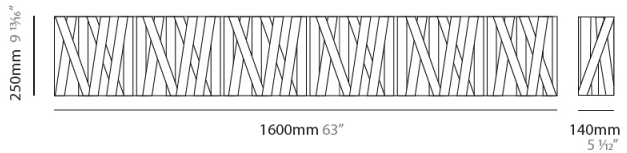

PROJECT _____
TYPE _____
SPECIFIER _____
QUANTITY _____
DATE _____

DRESS SURFACE

D53006-

base number _____
Finish Options _____

1. To build a product code in our configurator select the specify button on the base model # product page
2. To build a manual product code on this datasheet choose from the options listed below in blue font and add the suffix to the base model #

GENERAL

Series: Dress _____
Partner: Fambuena _____
Division: Design _____
Installation: Surface _____
Product Type: Wall Surface _____
Mounting Location: Wall _____
Light Distribution: Indirect _____

PHYSICAL

Shape: Rectangle _____
Length (mm): 1600 _____
Length (in): 63 _____
Height (mm): 250 _____
Depth (mm): 140 _____
Height (in): 9 ¹³/₁₆ _____
Depth (in): 5 ¹/₂ _____
Extension (mm): 140 _____
Extension (in): 5 ¹/₂ _____
Fixture Finish: WHI / BLK / RED / CHA / TAU / TUR / GDF _____
Fixture Material: Ribbon / Aluminum _____
Primary Material: Fabric _____

ELECTRICAL

Number of Lamps: 6 _____
Lamp Type: LED Retrofit _____
Lamp Shape: A19 _____
Bulb Included: Bulb Not Included _____
Total Output Wattage (W): 24 _____
Max. Wattage Per Lamp (W): 4 _____
Lamp Base: E26 _____
Input Voltage (V): 120 _____
Upon Request: 277Vac / GU24 _____

LED

OPTICAL

RATINGS AND CERTIFICATIONS

Certified By: Certified for North American Standards _____
IP rating: IP20 _____