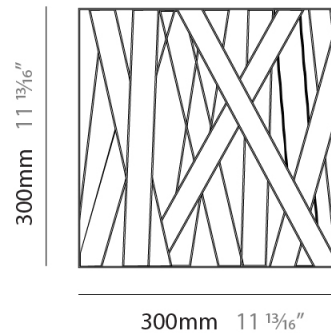

PROJECT
TYPE
SPECIFIER
QUANTITY
DATE

DRESS SURFACE

D53004-

base number   Finish
Options

1. To build a product code in our configurator select the specify button on the base model # product page
2. To build a manual product code on this datasheet choose from the options listed below in blue font and add the suffix to the base model #

GENERAL

Series: Dress
Partner: Fambuena
Division: Design
Installation: Surface
Product Type: Wall Surface
Mounting Location: Wall
Light Distribution: Indirect

PHYSICAL

Shape: Square
Length (mm): 300
Length (in): 11 ¹³/₁₆
Height (mm): 300
Depth (mm): 140
Height (in): 11 ¹³/₁₆
Depth (in): 5 ¹/₂
Fixture Finish: WHI / BLK / RED / CHA / TAU / TUR / GDF
Fixture Material: Ribbon / Aluminum
Primary Material: Fabric

ELECTRICAL

Number of Lamps: 1
Lamp Type: LED Retrofit
Lamp Shape: A19
Bulb Included: Bulb Not Included
Max. Wattage Per Lamp (W): 12
Lamp Base: E26
Input Voltage (V): 120
Upon Request: 277Vac / GU24

LED

OPTICAL

RATINGS AND CERTIFICATIONS

Certified By: Certified for North American Standards
IP rating: IP20