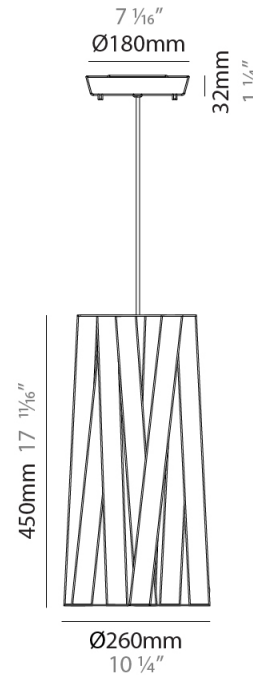

PROJECT	_____
TYPE	_____
SPECIFIER	_____
QUANTITY	_____
DATE	_____

DRESS SUSPENSION

D51016-

base number   Finish
Options

1. To build a product code in our configurator select the specify button on the base model # product page
2. To build a manual product code on this datasheet choose from the options listed below in blue font and add the suffix to the base model #

GENERAL

Series: Dress _____
Partner: Fambuena _____
Division: Design _____
Installation: Suspension _____
Product Type: Pendant _____
Mounting Location: Ceiling _____
Light Distribution: Direct _____

PHYSICAL

Shape: Cylinder _____
Diameter (mm): 260 _____
Diameter (in): 10 3/4 _____
Height (mm): 450 _____
Height (in): 17 11/16 _____
Fixture Finish: WHI / BLK / RED / CHA / TAU / TUR / GDF _____
Fixture Material: Ribbon / Aluminum _____
Primary Material: Fabric _____
Cable Details: Cable length 2000mm / 79" _____

ELECTRICAL

Number of Lamps: 1 _____
Lamp Type: LED Retrofit _____
Bulb Included: Bulb Not Included _____
Max. Wattage Per Lamp (W): 7 _____
Lamp Base: E26 _____
Input Voltage (V): 120 _____
Upon Request: 277Vac / GU24 _____

LED

OPTICAL

RATINGS AND CERTIFICATIONS

Certified By: Certified for North American Standards _____
IP rating: IP20 _____