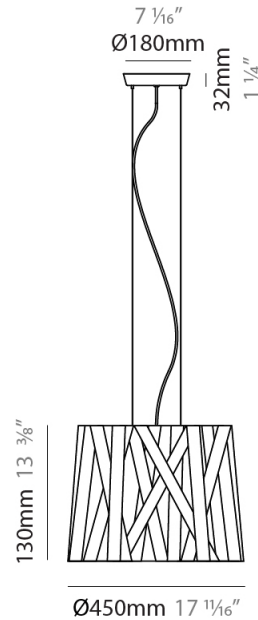

DRESS SUSPENSION

D51014-

base number   Finish
Options

PROJECT	_____
TYPE	_____
SPECIFIER	_____
QUANTITY	_____
DATE	_____

1. To build a product code in our configurator select the specify button on the base model # product page
2. To build a manual product code on this datasheet choose from the options listed below in blue font and add the suffix to the base model #

GENERAL

Series: Dress _____
Partner: Fambuena _____
Division: Design _____
Installation: Suspension _____
Product Type: Pendant _____
Mounting Location: Ceiling _____
Light Distribution: Direct _____

PHYSICAL

Shape: Cylinder _____
Diameter (mm): 450 _____
Diameter (in): 17 ¹¹/₁₆ _____
Height (mm): 340 _____
Height (in): 13 ³/₈ _____
Fixture Finish: WHI / BLK / RED / CHA / TAU / TUR / GDF _____
Fixture Material: Ribbon / Aluminum _____
Primary Material: Fabric _____
Cable Details: Cable length 2000mm / 79" _____

ELECTRICAL

Number of Lamps: 1 _____
Lamp Type: LED Retrofit _____
Bulb Included: Bulb Not Included _____
Max. Wattage Per Lamp (W): 15 _____
Lamp Base: E26 _____
Input Voltage (V): 120 _____
Upon Request: 277Vac / GU24 _____

LED

OPTICAL

RATINGS AND CERTIFICATIONS

Certified By: Certified for North American Standards _____
IP rating: IP20 _____