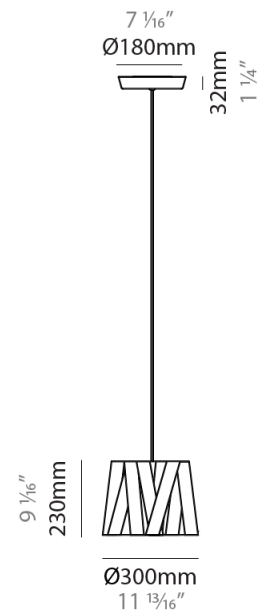

PROJECT
TYPE
SPECIFIER
QUANTITY
DATE

DRESS SUSPENSION

D51012-

base number   Finish
Options

1. To build a product code in our configurator select the specify button on the base model # product page
2. To build a manual product code on this datasheet choose from the options listed below in blue font and add the suffix to the base model #

GENERAL

Series: Dress
Partner: Fambuena
Division: Design
Installation: Suspension
Product Type: Pendant
Mounting Location: Ceiling
Light Distribution: Direct

PHYSICAL

Shape: Cylinder
Diameter (mm): 300
Diameter (in): 11 ¹³/₁₆
Height (mm): 230
Height (in): 9 ¹/₁₆
Fixture Finish: WHI / BLK / RED / CHA / TAU / TUR / GDF
Fixture Material: Ribbon / Aluminum
Primary Material: Fabric
Cable Details: Cable length 2000mm / 79"

ELECTRICAL

Number of Lamps: 1
Lamp Type: LED Retrofit
Bulb Included: Bulb Not Included
Max. Wattage Per Lamp (W): 7
Lamp Base: E26
Input Voltage (V): 120
Upon Request: 277Vac / GU24

LED

OPTICAL

RATINGS AND CERTIFICATIONS

Certified By: Certified for North American Standards
IP rating: IP20