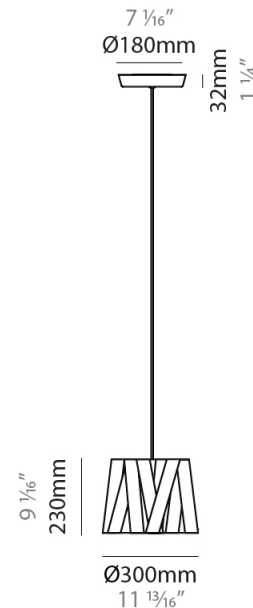

PROJECT
TYPE
SPECIFIER
QUANTITY
DATE

DRESS SUSPENSION

D51012-

base number   Finish
Options

1. To build a product code in our configurator select the specify button on the base model # product page
2. To build a manual product code on this datasheet choose from the options listed below in blue font and add the suffix to the base model #

GENERAL

Series: Dress
Brand: Fambuena
Division: Design
Mounting Type: Suspension
Mounting Location: Ceiling
Subcategory: Pendant

PHYSICAL

Shape: Cylinder
Diameter (mm): 300
Diameter (in): 11 ¹³/₁₆
Height (mm): 230
Height (in): 9 ¹/₁₆
Light Distribution: Direct
Fixture Finish: WHI / BLK / RED / CHA / TAU / TUR / GDF
Fixture Material: Metal / Satin Ribbon
Cable Details: Cable length 2000mm / 79"

ELECTRICAL

Number of Lamps: 1
Lamp Type: LED Retrofit
Bulb Included: Bulb Not Included
Max. Wattage Per Lamp (W): 7
Lamp Base: E26
Input Voltage (V): 120
Upon Request: 277Vac / GU24

LED

OPTICAL

RATINGS AND CERTIFICATIONS

Certified By: Certified for North American Standards
IP rating: IP20