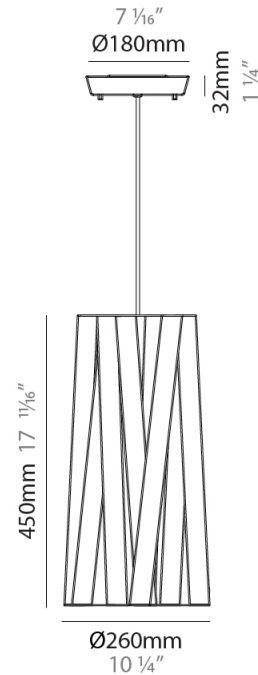

PROJECT	_____
TYPE	_____
SPECIFIER	_____
QUANTITY	_____
DATE	_____

DRESS SUSPENSION

D51016-

base number   Finish
Options

1. To build a product code in our configurator select the specify button on the base model # product page
2. To build a manual product code on this datasheet choose from the options listed below in blue font and add the suffix to the base model #

GENERAL

Series: Dress _____
Brand: Fambuena _____
Division: Design _____
Mounting Type: Suspension _____
Mounting Location: Ceiling _____
Subcategory: Pendant _____

PHYSICAL

Shape: Cylinder _____
Diameter (mm): 260 _____
Diameter (in): 10 1/4 _____
Height (mm): 450 _____
Height (in): 17 11/16 _____
Light Distribution: Direct _____
Fixture Finish: WHI / BLK / RED / CHA / TAU / TUR / GDF _____
Fixture Material: Metal / Satin Ribbon _____
Cable Details: Cable length 2000mm / 79" _____

ELECTRICAL

Number of Lamps: 1 _____
Lamp Type: LED Retrofit _____
Bulb Included: Bulb Not Included _____
Max. Wattage Per Lamp (W): 7 _____
Lamp Base: E26 _____
Input Voltage (V): 120 _____
Upon Request: 277Vac / GU24 _____

LED

OPTICAL

RATINGS AND CERTIFICATIONS

Certified By: Certified for North American Standards _____
IP rating: IP20 _____