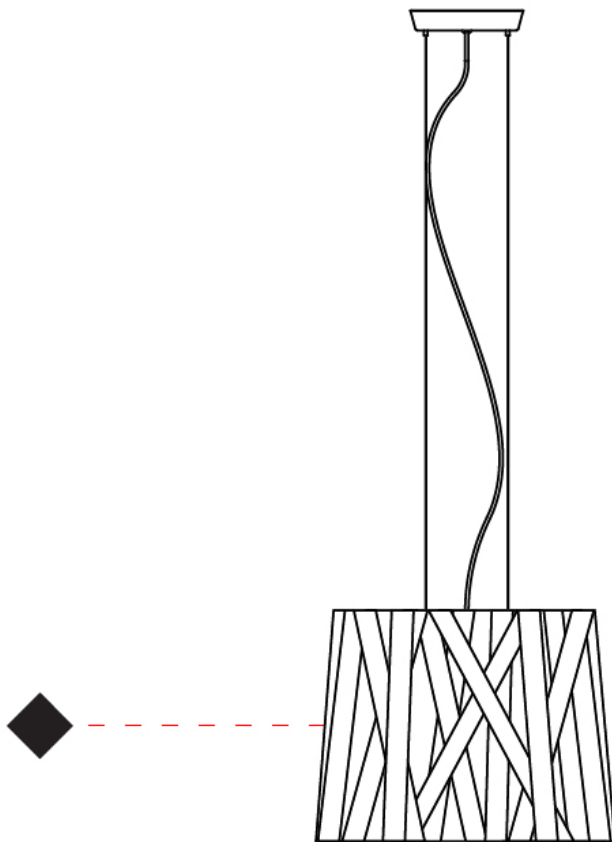

DRESS SUSPENSION

D51014-

PROJECT	_____
TYPE	_____
SPECIFIER	_____
QUANTITY	_____
DATE	_____

D