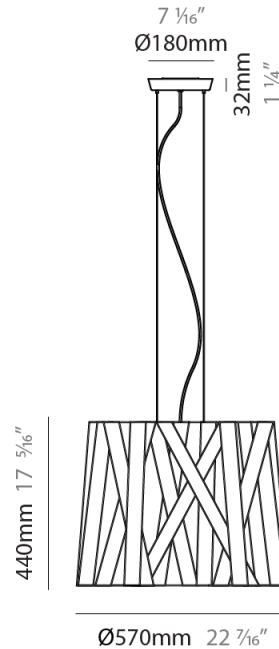

PROJECT
TYPE
SPECIFIER
QUANTITY
DATE

DRESS SUSPENSION

D51013-

base number   Finish
Options

1. To build a product code in our configurator select the specify button on the base model # product page
2. To build a manual product code on this datasheet choose from the options listed below in blue font and add the suffix to the base model #

GENERAL

Series: Dress
Brand: Fambuena
Division: Design
Mounting Type: Suspension
Mounting Location: Ceiling
Subcategory: Pendant

PHYSICAL

Shape: Cylinder
Diameter (mm): 570
Diameter (in): 22 ⁷/₁₆
Height (mm): 440
Height (in): 17 ⁵/₁₆
Light Distribution: Direct
Fixture Finish: WHI / BLK / RED / CHA / TAU / TUR / GDF
Fixture Material: Metal / Satin Ribbon
Cable Details: Cable length 2000mm / 79"

ELECTRICAL

Number of Lamps: 1
Lamp Type: LED Retrofit
Bulb Included: Bulb Not Included
Max. Wattage Per Lamp (W): 15
Lamp Base: E26
Input Voltage (V): 120
Upon Request: 277Vac / GU24

LED

OPTICAL

RATINGS AND CERTIFICATIONS

Certified By: Certified for North American Standards
IP rating: IP20