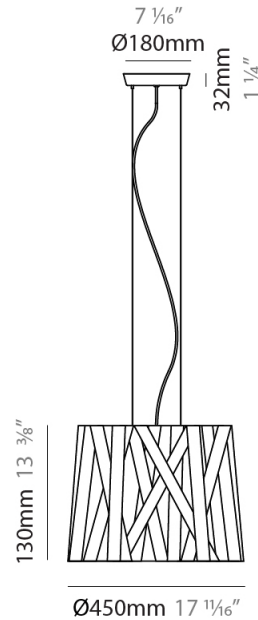

DRESS SUSPENSION

D51014-

base number   Finish
Options

1. To build a product code in our configurator select the specify button on the base model # product page
2. To build a manual product code on this datasheet choose from the options listed below in blue font and add the suffix to the base model #

GENERAL

Series: Dress
Brand: Fambuena
Division: Design
Mounting Type: Suspension
Mounting Location: Ceiling
Subcategory: Pendant

PHYSICAL

Shape: Cylinder
Diameter (mm): 450
Diameter (in): 17 ¹¹/₁₆
Height (mm): 340
Height (in): 13 ³/₈
Light Distribution: Direct
Fixture Finish: WHI / BLK / RED / CHA / TAU / TUR / GDF
Fixture Material: Metal / Satin Ribbon
Cable Details: Cable length 2000mm / 79"

ELECTRICAL

Number of Lamps: 1
Lamp Type: LED Retrofit
Bulb Included: Bulb Not Included
Max. Wattage Per Lamp (W): 15
Lamp Base: E26
Input Voltage (V): 120
Upon Request: 277Vac / GU24

LED

OPTICAL

RATINGS AND CERTIFICATIONS

Certified By: Certified for North American Standards
IP rating: IP20

PROJECT	_____
TYPE	_____
SPECIFIER	_____
QUANTITY	_____
DATE	_____