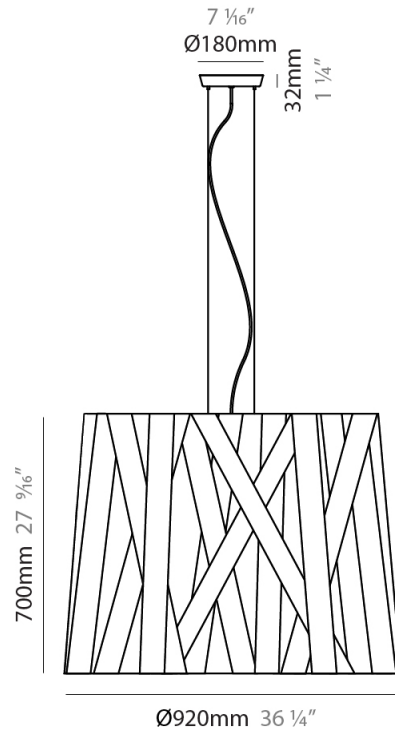

PROJECT	_____
TYPE	_____
SPECIFIER	_____
QUANTITY	_____
DATE	_____

DRESS SUSPENSION

D51015-

base number   Finish
Options

1. To build a product code in our configurator select the specify button on the base model # product page
2. To build a manual product code on this datasheet choose from the options listed below in blue font and add the suffix to the base model #

GENERAL

Series: Dress _____
Brand: Fambuena _____
Division: Design _____
Mounting Type: Suspension _____
Mounting Location: Ceiling _____
Subcategory: Pendant _____

PHYSICAL

Shape: Cylinder _____
Diameter (mm): 920 _____
Diameter (in): 36 1/4 _____
Height (mm): 700 _____
Height (in): 27 9/16 _____
Light Distribution: Direct _____
Fixture Finish: WHI / BLK / RED / CHA / TAU / TUR / GDF _____
Fixture Material: Metal / Satin Ribbon _____
Cable Details: Cable length 2000mm / 79" _____

ELECTRICAL

Number of Lamps: 6 _____
Lamp Type: LED Retrofit _____
Bulb Included: Bulb Not Included _____
Total Output Wattage (W): 75 _____
Max. Wattage Per Lamp (W): 15 _____
Lamp Base: E26 _____
Input Voltage (V): 120 _____
Upon Request: 277Vac / GU24 _____

LED

OPTICAL

RATINGS AND CERTIFICATIONS

Certified By: Certified for North American Standards _____
IP rating: IP20 _____