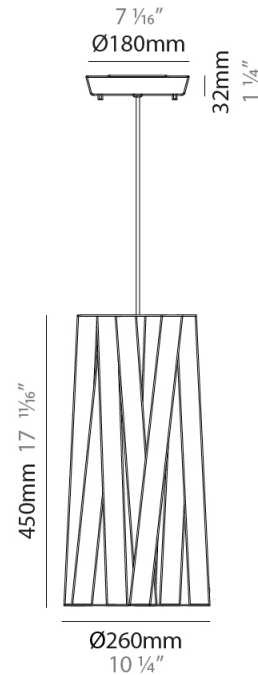

PROJECT	
TYPE	
SPECIFIER	
QUANTITY	
DATE	

DRESS SUSPENSION

D51016-

base number   Finish
Options

1. To build a product code in our configurator select the specify button on the base model # product page
2. To build a manual product code on this datasheet choose from the options listed below in blue font and add the suffix to the base model #

GENERAL

Series: Dress
Brand: Fambuena
Division: Design
Mounting Type: Suspension
Mounting Location: Ceiling
Subcategory: Pendant

PHYSICAL

Shape: Cylinder
Diameter (mm): 260
Diameter (in): 10 1/4
Height (mm): 450
Height (in): 17 11/16
Light Distribution: Direct
Fixture Finish: WHI / BLK / RED / CHA / TAU / TUR / GDF
Fixture Material: Metal / Satin Ribbon
Cable Details: Cable length 2000mm / 79"

ELECTRICAL

Number of Lamps: 1
Lamp Type: LED Retrofit
Bulb Included: Bulb Not Included
Max. Wattage Per Lamp (W): 7
Lamp Base: E26
Input Voltage (V): 120
Upon Request: 277Vac / GU24

LED

OPTICAL

RATINGS AND CERTIFICATIONS

Certified By: Certified for North American Standards
IP rating: IP20