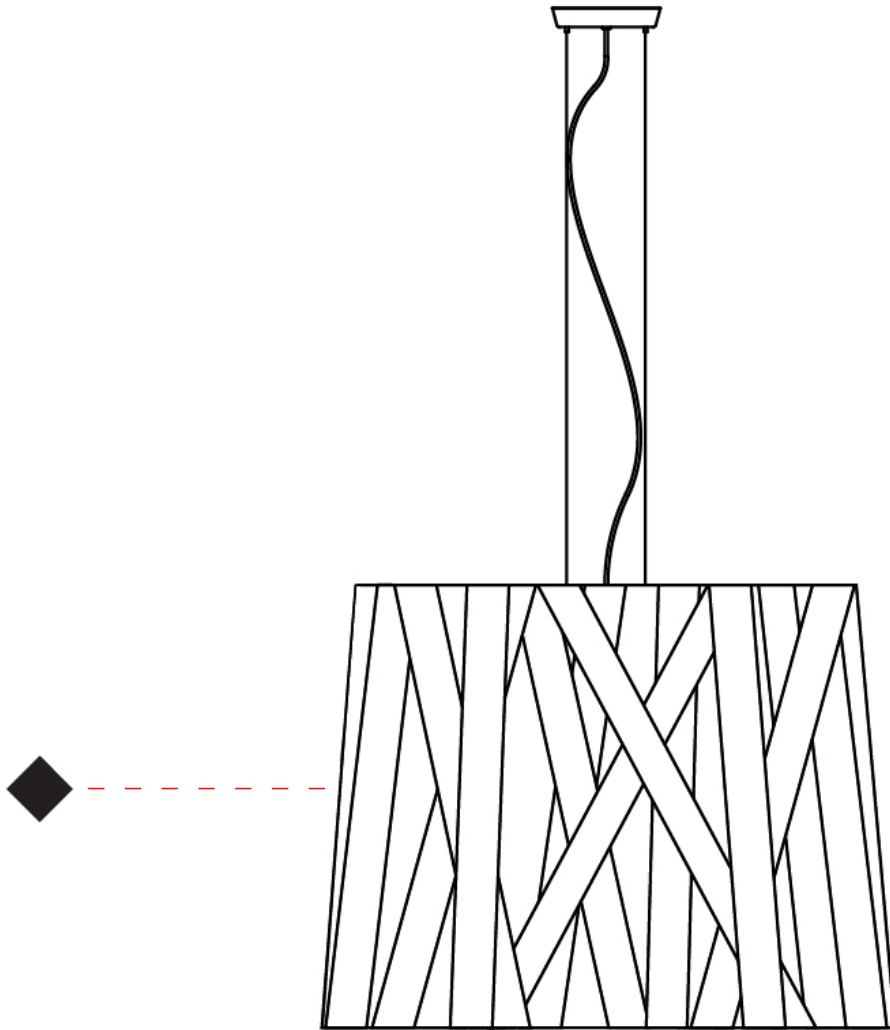

DRESS SUSPENSION

D51015-

PROJECT

TYPE

SPECIFIER

QUANTITY

DATE

D