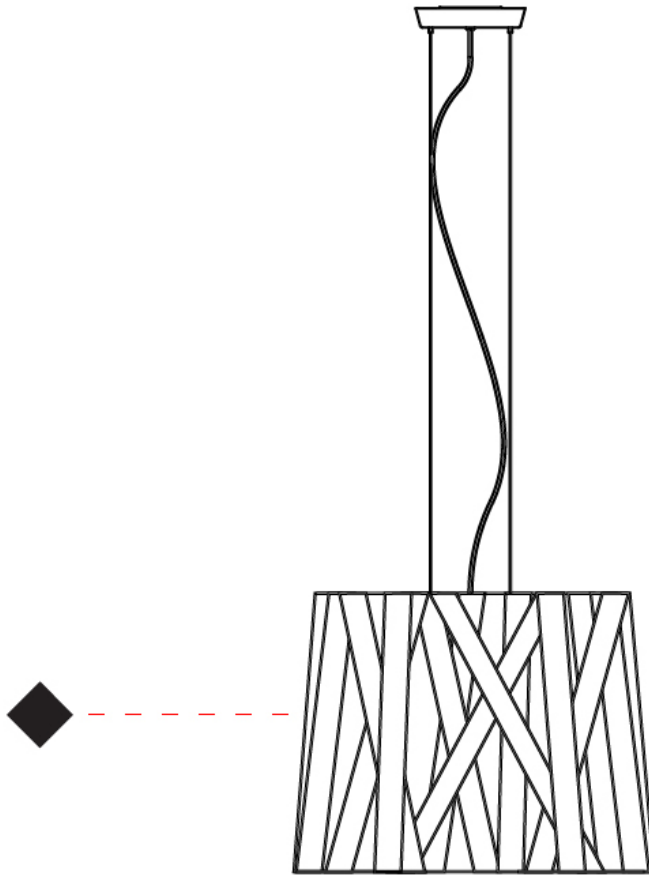

DRESS SUSPENSION

D51013-

PROJECT

TYPE

SPECIFIER

QUANTITY

DATE

D