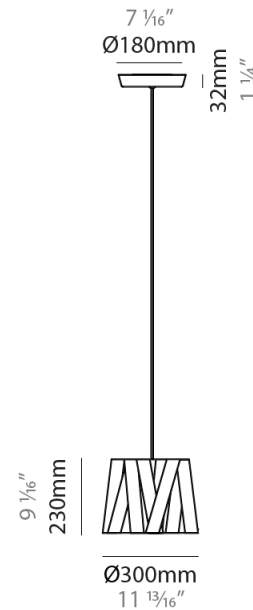

PROJECT	_____
TYPE	_____
SPECIFIER	_____
QUANTITY	_____
DATE	_____

DRESS SUSPENSION

D51012-

base number   Finish
Options

1. To build a product code in our configurator select the specify button on the base model # product page
2. To build a manual product code on this datasheet choose from the options listed below in blue font and add the suffix to the base model #

GENERAL

Series: Dress _____
Brand: Fambuena _____
Division: Design _____
Mounting Type: Suspension _____
Mounting Location: Ceiling _____
Subcategory: Pendant _____

PHYSICAL

Shape: Cylinder _____
Diameter (mm): 300 _____
Diameter (in): 11 ¹³/₁₆ _____
Height (mm): 230 _____
Height (in): 9 ¹/₁₆ _____
Light Distribution: Direct _____
Fixture Finish: WHI / BLK / RED / CHA / TAU / TUR / GDF _____
Fixture Material: Metal / Satin Ribbon _____
Cable Details: Cable length 2000mm / 79" _____

ELECTRICAL

Number of Lamps: 1 _____
Lamp Type: LED Retrofit _____
Bulb Included: Bulb Not Included _____
Max. Wattage Per Lamp (W): 7 _____
Lamp Base: E26 _____
Input Voltage (V): 120 _____
Upon Request: 277Vac / GU24 _____

LED

OPTICAL

RATINGS AND CERTIFICATIONS

Certified By: Certified for North American Standards _____
IP rating: IP20 _____