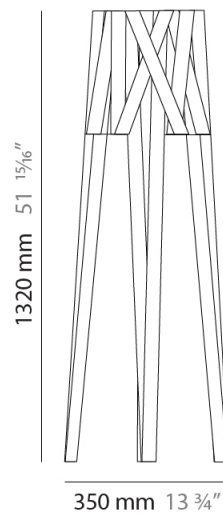

DRESS PORTABLE

D54002-

base number   Finish
Options

PROJECT	_____
TYPE	_____
SPECIFIER	_____
QUANTITY	_____
DATE	_____

1. To build a product code in our configurator select the specify button on the base model # product page
2. To build a manual product code on this datasheet choose from the options listed below in blue font and add the suffix to the base model #

GENERAL

Series: Dress _____
Brand: Fambuena _____
Division: Design _____
Mounting Type: Portable _____
Mounting Location: Floor _____
Subcategory: Floor _____

PHYSICAL

Shape: Cylinder _____
Diameter (mm): 350 _____
Diameter (in): 13 3/4 _____
Height (mm): 1320 _____
Height (in): 51 15/16 _____
Light Distribution: Direct _____
Fixture Finish: WHI / BLK / RED / CHA / TAU / TUR / GDF _____
Fixture Material: Metal / Satin Ribbon _____

ELECTRICAL

Number of Lamps: 1 _____
Lamp Type: LED Retrofit _____
Lamp Shape: A19 _____
Bulb Included: Bulb Not Included _____
Max. Wattage Per Lamp (W): 12 _____
Lamp Base: E26 _____
Input Voltage (V): 120 _____
Upon Request: 277Vac / GU24 _____

LED

OPTICAL

RATINGS AND CERTIFICATIONS

Certified By: Certified for North American Standards _____
IP rating: IP20 _____