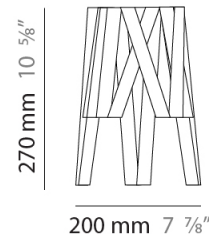

DRESS PORTABLE

D54000-

base number _____
Finish _____
Options _____

1. To build a product code in our configurator select the specify button on the base model # product page
2. To build a manual product code on this datasheet choose from the options listed below in blue font and add the suffix to the base model #

GENERAL

Series: Dress _____

Brand: Fambuena _____

Division: Design _____

Mounting Type: Portable _____

Mounting Location: Table _____

Subcategory: Table _____

PHYSICAL

Shape: Cylinder _____

Diameter (mm): 200 _____

Diameter (in): 7 ⁷/₈ _____

Height (mm): 270 _____

Height (in): 10 ⁵/₈ _____

Light Distribution: Direct _____

Fixture Finish: WHI / BLK / RED / CHA / TAU / TUR / GDF _____

Fixture Material: Metal / Satin Ribbon _____

ELECTRICAL

Number of Lamps: 1 _____

Lamp Type: LED Retrofit _____

Lamp Shape: T4 _____

Bulb Included: Bulb Not Included _____

Max. Wattage Per Lamp (W): 5 _____

Lamp Base: G9 _____

Input Voltage (V): 120 _____

LED

OPTICAL

RATINGS AND CERTIFICATIONS

Certified By: Certified for North American Standards _____

IP rating: IP20 _____