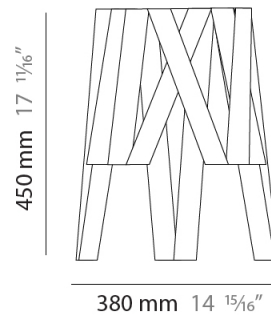

PROJECT _____
TYPE _____
SPECIFIER _____
QUANTITY _____
DATE _____

DRESS PORTABLE

D54001-

base number _____
Finish _____
Options _____

1. To build a product code in our configurator select the specify button on the base model # product page
2. To build a manual product code on this datasheet choose from the options listed below in blue font and add the suffix to the base model #

GENERAL

Series: Dress _____
Brand: Fambuena _____
Division: Design _____
Mounting Type: Portable _____
Mounting Location: Table _____
Subcategory: Table _____

PHYSICAL

Shape: Cylinder _____
Diameter (mm): 380 _____
Diameter (in): 14 ¹⁵/₁₆ _____
Height (mm): 450 _____
Height (in): 17 ¹¹/₁₆ _____
Light Distribution: Direct _____
Fixture Finish: WHI / BLK / RED / CHA / TAU / TUR / GDF _____
Fixture Material: Metal / Satin Ribbon _____

ELECTRICAL

Number of Lamps: 1 _____
Lamp Type: LED Retrofit _____
Lamp Shape: A19 _____
Bulb Included: Bulb Not Included _____
Max. Wattage Per Lamp (W): 7 _____
Lamp Base: E26 _____
Input Voltage (V): 120 _____
Upon Request: 277Vac / GU24 _____

LED

OPTICAL

RATINGS AND CERTIFICATIONS

Certified By: Certified for North American Standards _____
IP rating: IP20 _____