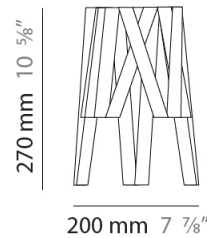

PROJECT
TYPE
SPECIFIER
QUANTITY
DATE

DRESS PORTABLE

D54000-

base number   Finish
Options

1. To build a product code in our configurator select the specify button on the base model # product page
2. To build a manual product code on this datasheet choose from the options listed below in blue font and add the suffix to the base model #

GENERAL

Series: Dress
Partner: Fambuena
Division: Design
Installation: Portable
Product Type: Table
Mounting Location: Table
Light Distribution: Direct

PHYSICAL

Shape: Cylinder
Diameter (mm): 200
Diameter (in): 7 7/8
Height (mm): 270
Height (in): 10 5/8
Fixture Finish: WHI / BLK / RED / CHA / TAU / TUR / GDF
Fixture Material: Ribbon / Aluminum
Primary Material: Fabric

ELECTRICAL

Number of Lamps: 1
Lamp Type: LED Retrofit
Lamp Shape: T4
Bulb Included: Bulb Not Included
Max. Wattage Per Lamp (W): 5
Lamp Base: G9
Input Voltage (V): 120

LED

OPTICAL

RATINGS AND CERTIFICATIONS

Certified By: Certified for North American Standards
IP rating: IP20