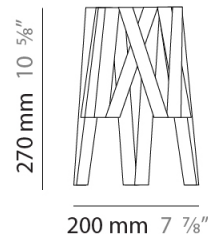

PROJECT
TYPE
SPECIFIER
QUANTITY
DATE

DRESS PORTABLE

D54000-

base number   Finish
Options

1. To build a product code in our configurator select the specify button on the base model # product page
2. To build a manual product code on this datasheet choose from the options listed below in blue font and add the suffix to the base model #

GENERAL

Series: Dress
Brand: Fambuena
Division: Design
Mounting Type: Portable
Mounting Location: Table
Subcategory: Table

PHYSICAL

Shape: Cylinder
Diameter (mm): 200
Diameter (in): 7 7/8
Height (mm): 270
Height (in): 10 5/8
Light Distribution: Direct
Fixture Finish: WHI / BLK / RED / CHA / TAU / TUR / GDF
Fixture Material: Metal / Satin Ribbon

ELECTRICAL

Number of Lamps: 1
Lamp Type: LED Retrofit
Lamp Shape: T4
Bulb Included: Bulb Not Included
Max. Wattage Per Lamp (W): 5
Lamp Base: G9
Input Voltage (V): 120

LED

OPTICAL

RATINGS AND CERTIFICATIONS

Certified By: Certified for North American Standards
IP rating: IP20