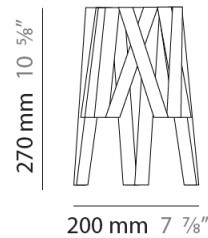

DRESS PORTABLE

D54000-

base number   Finish
Options

1. To build a product code in our configurator select the specify button on the base model # product page
2. To build a manual product code on this datasheet choose from the options listed below in blue font and add the suffix to the base model #

GENERAL

Series: Dress _____
Brand: Fambuena _____
Division: Design _____
Mounting Type: Portable _____
Mounting Location: Table _____
Subcategory: Table _____

PHYSICAL

Shape: Cylinder _____
Diameter (mm): 200 _____
Diameter (in): 7 ⁷/₈ _____
Height (mm): 270 _____
Height (in): 10 ⁵/₈ _____
Light Distribution: Direct _____
Fixture Finish: WHI / BLK / RED / CHA / TAU / TUR / GDF _____
Fixture Material: Metal / Satin Ribbon _____

ELECTRICAL

Number of Lamps: 1 _____
Lamp Type: LED Retrofit _____
Lamp Shape: T4 _____
Bulb Included: Bulb Not Included _____
Max. Wattage Per Lamp (W): 5 _____
Lamp Base: G9 _____
Input Voltage (V): 120 _____

LED

OPTICAL

RATINGS AND CERTIFICATIONS

Certified By: Certified for North American Standards _____
IP rating: IP20 _____