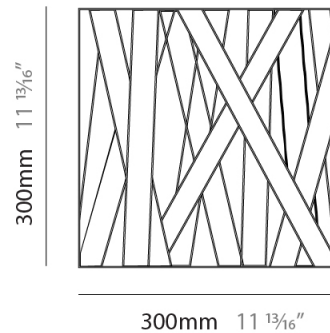

PROJECT
TYPE
SPECIFIER
QUANTITY
DATE

DRESS SURFACE

D53004-

base number   Finish
Options

1. To build a product code in our configurator select the specify button on the base model # product page
2. To build a manual product code on this datasheet choose from the options listed below in blue font and add the suffix to the base model #

GENERAL

Series: Dress
Partner: Fambuena
Division: Design
Installation: Surface
Product Type: Wall Surface
Mounting Location: Wall
Light Distribution: Indirect

PHYSICAL

Shape: Square
Length (mm): 300
Length (in): 11 ¹³/₁₆
Height (mm): 300
Depth (mm): 140
Height (in): 11 ¹³/₁₆
Depth (in): 5 ¹/₂
Fixture Finish: WHI / BLK / RED / CHA / TAU / TUR / GDF
Fixture Material: Ribbon / Aluminum
Primary Material: Fabric

ELECTRICAL

Number of Lamps: 1
Lamp Type: LED Retrofit
Lamp Shape: A19
Bulb Included: Bulb Not Included
Max. Wattage Per Lamp (W): 12
Lamp Base: E26
Input Voltage (V): 120
Upon Request: 277Vac / GU24

LED

OPTICAL

RATINGS AND CERTIFICATIONS

Certified By: Certified for North American Standards
IP rating: IP20