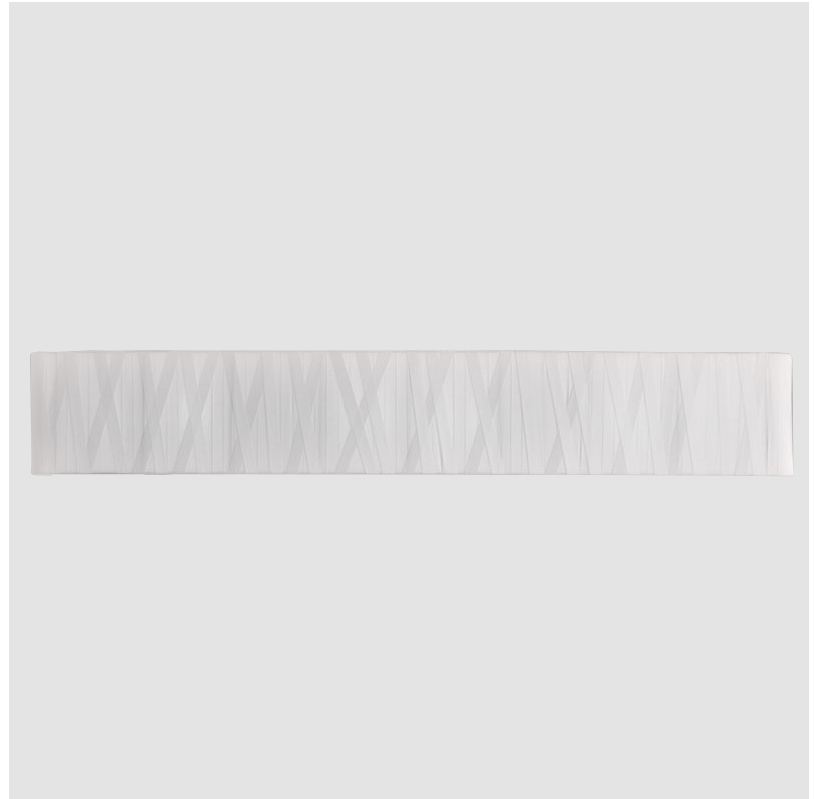

PROJECT
TYPE
SPECIFIER
QUANTITY
DATE

DRESS SURFACE

D53006-

base number   Finish
Options

1. To build a product code in our configurator select the specify button on the base model # product page
2. To build a manual product code on this datasheet choose from the options listed below in blue font and add the suffix to the base model #

GENERAL

Series: Dress
Partner: Fambuena
Division: Design
Installation: Surface
Product Type: Wall Surface
Mounting Location: Wall
Light Distribution: Indirect

PHYSICAL

Shape: Rectangle
Length (mm): 1600
Length (in): 63
Height (mm): 250
Depth (mm): 140
Height (in): 9 ¹³/₁₆
Depth (in): 5 ¹/₂
Extension (mm): 140
Extension (in): 5 ¹/₂
Fixture Finish: WHI / BLK / RED / CHA / TAU / TUR / GDF
Fixture Material: Ribbon / Aluminum
Primary Material: Fabric

ELECTRICAL

Number of Lamps: 6
Lamp Type: LED Retrofit
Lamp Shape: A19
Bulb Included: Bulb Not Included
Total Output Wattage (W): 24
Max. Wattage Per Lamp (W): 4
Lamp Base: E26
Input Voltage (V): 120
Upon Request: 277Vac / GU24

LED

OPTICAL

RATINGS AND CERTIFICATIONS

Certified By: Certified for North American Standards
IP rating: IP20