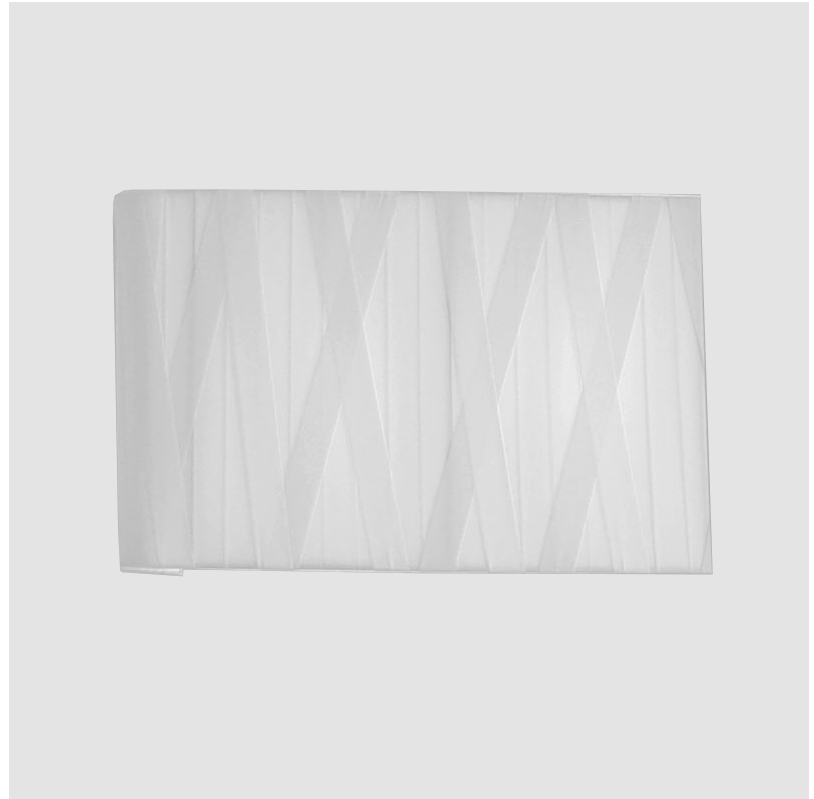

PROJECT
TYPE
SPECIFIER
QUANTITY
DATE

DRESS SURFACE

D53005-

base number   Finish
Options

1. To build a product code in our configurator select the specify button on the base model # product page
2. To build a manual product code on this datasheet choose from the options listed below in blue font and add the suffix to the base model #

GENERAL

Series: Dress
Brand: Fambuena
Division: Design
Mounting Type: Surface
Mounting Location: Wall
Subcategory: Ambient

PHYSICAL

Shape: Rectangle
Length (mm): 500
Length (in): 19 ¹¹/₁₆
Height (mm): 250
Depth (mm): 140
Height (in): 9 ¹³/₁₆
Depth (in): 5 ¹/₂
Light Distribution: Indirect
Fixture Finish: WHI / BLK / RED / CHA / TAU / TUR / GDF
Fixture Material: Metal / Satin Ribbon

ELECTRICAL

Number of Lamps: 2
Lamp Type: LED Retrofit
Lamp Shape: A19
Bulb Included: Bulb Not Included
Total Output Wattage (W): 14
Max. Wattage Per Lamp (W): 7
Lamp Base: E26
Input Voltage (V): 120
Upon Request: 277Vac / GU24

LED

OPTICAL

RATINGS AND CERTIFICATIONS

Certified By: Certified for North American Standards
IP rating: IP20