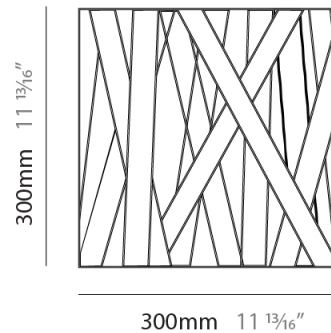

PROJECT	_____
TYPE	_____
SPECIFIER	_____
QUANTITY	_____
DATE	_____

DRESS SURFACE

D53004-

base number   Finish
Options

1. To build a product code in our configurator select the specify button on the base model # product page
2. To build a manual product code on this datasheet choose from the options listed below in blue font and add the suffix to the base model #

GENERAL

Series: Dress
Brand: Fambuena
Division: Design
Mounting Type: Surface
Mounting Location: Wall
Subcategory: Ambient

PHYSICAL

Shape: Square
Length (mm): 300
Length (in): 11 ¹³/₁₆"
Height (mm): 300
Depth (mm): 140
Height (in): 11 ¹³/₁₆"
Depth (in): 5 ½"
Light Distribution: Indirect
Fixture Finish: [WHI](#) / [BLK](#) / [RED](#) / [CHA](#) / [TAU](#) / [TUR](#) / [GDF](#)
Fixture Material: Metal / Satin Ribbon

ELECTRICAL

Number of Lamps: 1
Lamp Type: LED Retrofit
Lamp Shape: A19
Bulb Included: Bulb Not Included
Max. Wattage Per Lamp (W): 12
Lamp Base: E26
Input Voltage (V): 120
Upon Request: 277Vac / GU24

LED

OPTICAL

RATINGS AND CERTIFICATIONS

Certified By: Certified for North American Standards
IP rating: IP20