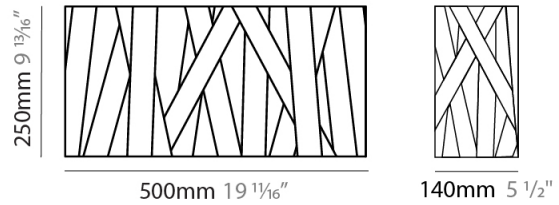

PROJECT
TYPE
SPECIFIER
QUANTITY
DATE

DRESS SURFACE

D53005-

base number   Finish
Options

1. To build a product code in our configurator select the specify button on the base model # product page
2. To build a manual product code on this datasheet choose from the options listed below in blue font and add the suffix to the base model #

GENERAL

Series: Dress
Brand: Fambuena
Division: Design
Mounting Type: Surface
Mounting Location: Wall
Subcategory: Ambient

PHYSICAL

Shape: Rectangle
Length (mm): 500
Length (in): 19 ¹¹/₁₆
Height (mm): 250
Depth (mm): 140
Height (in): 9 ¹³/₁₆
Depth (in): 5 ¹/₂
Light Distribution: Indirect
Fixture Finish: WHI / BLK / RED / CHA / TAU / TUR / GDF
Fixture Material: Metal / Satin Ribbon

ELECTRICAL

Number of Lamps: 2
Lamp Type: LED Retrofit
Lamp Shape: A19
Bulb Included: Bulb Not Included
Total Output Wattage (W): 14
Max. Wattage Per Lamp (W): 7
Lamp Base: E26
Input Voltage (V): 120
Upon Request: 277Vac / GU24

LED

OPTICAL

RATINGS AND CERTIFICATIONS

Certified By: Certified for North American Standards
IP rating: IP20