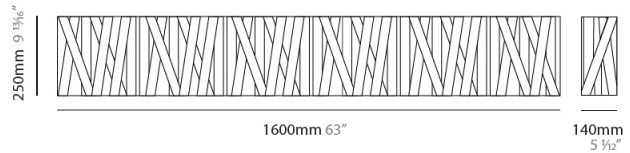

PROJECT
TYPE
SPECIFIER
QUANTITY
DATE

DRESS SURFACE

D53006-

base number   Finish
Options

1. To build a product code in our configurator select the specify button on the base model # product page
2. To build a manual product code on this datasheet choose from the options listed below in blue font and add the suffix to the base model #

GENERAL

Series: Dress
Brand: Fambuena
Division: Design
Mounting Type: Surface
Mounting Location: Wall
Subcategory: Ambient

PHYSICAL

Shape: Rectangle
Length (mm): 1600
Length (in): 63
Height (mm): 250
Depth (mm): 140
Height (in): 9 ¹³/₁₆
Depth (in): 5 ¹/₂
Extension (mm): 140
Extension (in): 5 ¹/₂
Light Distribution: Indirect
Fixture Finish: WHI / BLK / RED / CHA / TAU / TUR / GDF
Fixture Material: Metal / Satin Ribbon

ELECTRICAL

Number of Lamps: 6
Lamp Type: LED Retrofit
Lamp Shape: A19
Bulb Included: Bulb Not Included
Total Output Wattage (W): 24
Max. Wattage Per Lamp (W): 4
Lamp Base: E26
Input Voltage (V): 120
Upon Request: 277Vac / GU24

LED

OPTICAL

RATINGS AND CERTIFICATIONS

Certified By: Certified for North American Standards
IP rating: IP20