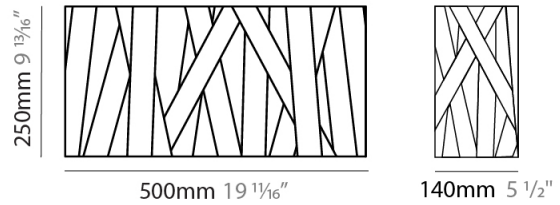

PROJECT _____
TYPE _____
SPECIFIER _____
QUANTITY _____
DATE _____

DRESS SURFACE

D53005-

base number   Finish
Options

1. To build a product code in our configurator select the specify button on the base model # product page
2. To build a manual product code on this datasheet choose from the options listed below in blue font and add the suffix to the base model #

GENERAL

Series: Dress _____
Brand: Fambuena _____
Division: Design _____
Mounting Type: Surface _____
Mounting Location: Wall _____
Subcategory: Ambient _____

PHYSICAL

Shape: Rectangle _____
Length (mm): 500 _____
Length (in): 19 ¹¹/₁₆ _____
Height (mm): 250 _____
Depth (mm): 140 _____
Height (in): 9 ¹³/₁₆ _____
Depth (in): 5 ¹/₂ _____
Light Distribution: Indirect _____
Fixture Finish: WHI / BLK / RED / CHA / TAU / TUR / GDF _____
Fixture Material: Metal / Satin Ribbon _____

ELECTRICAL

Number of Lamps: 2 _____
Lamp Type: LED Retrofit _____
Lamp Shape: A19 _____
Bulb Included: Bulb Not Included _____
Total Output Wattage (W): 14 _____
Max. Wattage Per Lamp (W): 7 _____
Lamp Base: E26 _____
Input Voltage (V): 120 _____
Upon Request: 277Vac / GU24 _____

LED

OPTICAL

RATINGS AND CERTIFICATIONS

Certified By: Certified for North American Standards _____
IP rating: IP20 _____