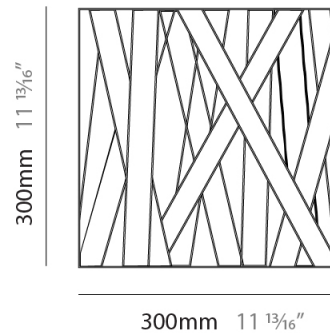

DRESS SURFACE

D53004-

base number   Finish
Options

1. To build a product code in our configurator select the specify button on the base model # product page
2. To build a manual product code on this datasheet choose from the options listed below in blue font and add the suffix to the base model #

GENERAL

Series: Dress
Brand: Fambuena
Division: Design
Mounting Type: Surface
Mounting Location: Wall
Subcategory: Ambient

PHYSICAL

Shape: Square
Length (mm): 300
Length (in): 11 ¹³/₁₆
Height (mm): 300
Depth (mm): 140
Height (in): 11 ¹³/₁₆
Depth (in): 5 ¹/₂
Light Distribution: Indirect
Fixture Finish: WHI / BLK / RED / CHA / TAU / TUR / GDF
Fixture Material: Metal / Satin Ribbon

ELECTRICAL

Number of Lamps: 1
Lamp Type: LED Retrofit
Lamp Shape: A19
Bulb Included: Bulb Not Included
Max. Wattage Per Lamp (W): 12
Lamp Base: E26
Input Voltage (V): 120
Upon Request: 277Vac / GU24

LED

OPTICAL

RATINGS AND CERTIFICATIONS

Certified By: Certified for North American Standards
IP rating: IP20