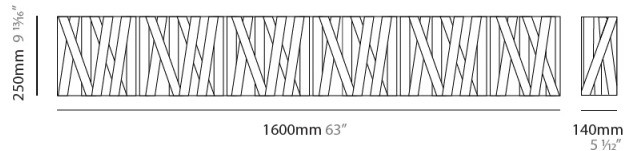

PROJECT
TYPE
SPECIFIER
QUANTITY
DATE

DRESS SURFACE

D53006-

base number   Finish
Options

1. To build a product code in our configurator select the specify button on the base model # product page
2. To build a manual product code on this datasheet choose from the options listed below in blue font and add the suffix to the base model #

GENERAL

Series: Dress
Brand: Fambuena
Division: Design
Mounting Type: Surface
Mounting Location: Wall
Subcategory: Ambient

PHYSICAL

Shape: Rectangle
Length (mm): 1600
Length (in): 63
Height (mm): 250
Depth (mm): 140
Height (in): 9 ¹³/₁₆
Depth (in): 5 ¹/₂
Extension (mm): 140
Extension (in): 5 ¹/₂
Light Distribution: Indirect
Fixture Finish: WHI / BLK / RED / CHA / TAU / TUR / GDF
Fixture Material: Metal / Satin Ribbon

ELECTRICAL

Number of Lamps: 6
Lamp Type: LED Retrofit
Lamp Shape: A19
Bulb Included: Bulb Not Included
Total Output Wattage (W): 24
Max. Wattage Per Lamp (W): 4
Lamp Base: E26
Input Voltage (V): 120
Upon Request: 277Vac / GU24

LED

OPTICAL

RATINGS AND CERTIFICATIONS

Certified By: Certified for North American Standards
IP rating: IP20