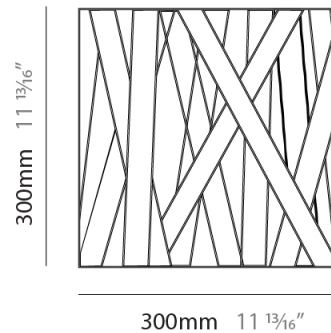

PROJECT _____
TYPE _____
SPECIFIER _____
QUANTITY _____
DATE _____

DRESS SURFACE

D53004-

base number   Finish
Options

1. To build a product code in our configurator select the specify button on the base model # product page
2. To build a manual product code on this datasheet choose from the options listed below in blue font and add the suffix to the base model #

GENERAL

Series: Dress _____
Brand: Fambuena _____
Division: Design _____
Mounting Type: Surface _____
Mounting Location: Wall _____
Subcategory: Ambient _____

PHYSICAL

Shape: Square _____
Length (mm): 300 _____
Length (in): 11 ¹³/₁₆ _____
Height (mm): 300 _____
Depth (mm): 140 _____
Height (in): 11 ¹³/₁₆ _____
Depth (in): 5 ¹/₂ _____
Light Distribution: Indirect _____
Fixture Finish: [WHI](#) / [BLK](#) / [RED](#) / [CHA](#) / [TAU](#) / [TUR](#) / [GDF](#) _____
Fixture Material: Metal / Satin Ribbon _____

ELECTRICAL

Number of Lamps: 1 _____
Lamp Type: LED Retrofit _____
Lamp Shape: A19 _____
Bulb Included: Bulb Not Included _____
Max. Wattage Per Lamp (W): 12 _____
Lamp Base: E26 _____
Input Voltage (V): 120 _____
Upon Request: 277Vac / GU24 _____

LED

OPTICAL

RATINGS AND CERTIFICATIONS

Certified By: Certified for North American Standards _____
IP rating: IP20 _____