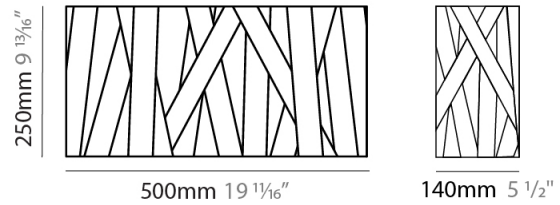

PROJECT _____
TYPE _____
SPECIFIER _____
QUANTITY _____
DATE _____

DRESS SURFACE

D53005-

base number   Finish
Options

1. To build a product code in our configurator select the specify button on the base model # product page
2. To build a manual product code on this datasheet choose from the options listed below in blue font and add the suffix to the base model #

GENERAL

Series: Dress _____
Brand: Fambuena _____
Division: Design _____
Mounting Type: Surface _____
Mounting Location: Wall _____
Subcategory: Ambient _____

PHYSICAL

Shape: Rectangle _____
Length (mm): 500 _____
Length (in): 19 ¹¹/₁₆ _____
Height (mm): 250 _____
Depth (mm): 140 _____
Height (in): 9 ¹³/₁₆ _____
Depth (in): 5 ¹/₂ _____
Light Distribution: Indirect _____
Fixture Finish: WHI / BLK / RED / CHA / TAU / TUR / GDF _____
Fixture Material: Metal / Satin Ribbon _____

ELECTRICAL

Number of Lamps: 2 _____
Lamp Type: LED Retrofit _____
Lamp Shape: A19 _____
Bulb Included: Bulb Not Included _____
Total Output Wattage (W): 14 _____
Max. Wattage Per Lamp (W): 7 _____
Lamp Base: E26 _____
Input Voltage (V): 120 _____
Upon Request: 277Vac / GU24 _____

LED

OPTICAL

RATINGS AND CERTIFICATIONS

Certified By: Certified for North American Standards _____
IP rating: IP20 _____