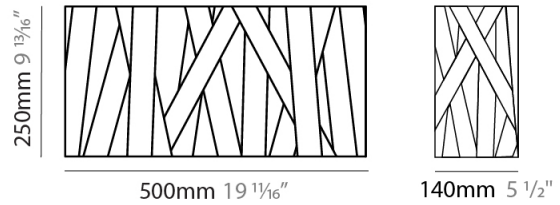

PROJECT
TYPE
SPECIFIER
QUANTITY
DATE

DRESS SURFACE

D53005-

base number   Finish
Options

1. To build a product code in our configurator select the specify button on the base model # product page
2. To build a manual product code on this datasheet choose from the options listed below in blue font and add the suffix to the base model #

GENERAL

Series: Dress
Brand: Fambuena
Division: Design
Mounting Type: Surface
Mounting Location: Wall
Subcategory: Ambient

PHYSICAL

Shape: Rectangle
Length (mm): 500
Length (in): 19 ¹³/₁₆
Height (mm): 250
Depth (mm): 140
Height (in): 9 ¹³/₁₆
Depth (in): 5 ¹/₂
Light Distribution: Indirect
Fixture Finish: WHI / BLK / RED / CHA / TAU / TUR / GDF
Fixture Material: Metal / Satin Ribbon

ELECTRICAL

Number of Lamps: 2
Lamp Type: LED Retrofit
Lamp Shape: A19
Bulb Included: Bulb Not Included
Total Output Wattage (W): 14
Max. Wattage Per Lamp (W): 7
Lamp Base: E26
Input Voltage (V): 120
Upon Request: 277Vac / GU24

LED

OPTICAL

RATINGS AND CERTIFICATIONS

Certified By: Certified for North American Standards
IP rating: IP20