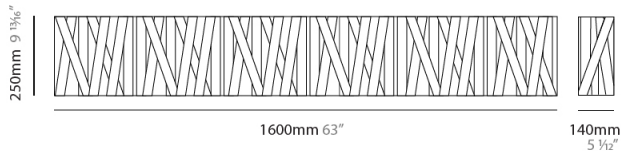

DRESS SURFACE

D53006-

base number   Finish
Options

1. To build a product code in our configurator select the specify button on the base model # product page
2. To build a manual product code on this datasheet choose from the options listed below in blue font and add the suffix to the base model #

GENERAL

Series: Dress
Brand: Fambuena
Division: Design
Mounting Type: Surface
Mounting Location: Wall
Subcategory: Ambient

PHYSICAL

Shape: Rectangle
Length (mm): 1600
Length (in): 63
Height (mm): 250
Depth (mm): 140
Height (in): 9 ¹³/₁₆
Depth (in): 5 ¹/₂
Extension (mm): 140
Extension (in): 5 ¹/₂
Light Distribution: Indirect
[Fixture Finish: WHI / BLK / RED / CHA / TAU / TUR / GDF](#)
Fixture Material: Metal / Satin Ribbon

ELECTRICAL

Number of Lamps: 6
Lamp Type: LED Retrofit
Lamp Shape: A19
Bulb Included: Bulb Not Included
Total Output Wattage (W): 24
Max. Wattage Per Lamp (W): 4
Lamp Base: E26
Input Voltage (V): 120
Upon Request: 277Vac / GU24

LED

OPTICAL

RATINGS AND CERTIFICATIONS

Certified By: Certified for North American Standards
IP rating: IP20

PROJECT	_____
TYPE	_____
SPECIFIER	_____
QUANTITY	_____
DATE	_____