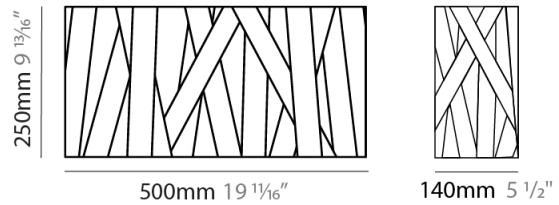

PROJECT _____
TYPE _____
SPECIFIER _____
QUANTITY _____
DATE _____

DRESS SURFACE

D53005-

base number   Finish
Options

1. To build a product code in our configurator select the specify button on the base model # product page
2. To build a manual product code on this datasheet choose from the options listed below in blue font and add the suffix to the base model #

GENERAL

Series: Dress _____
Brand: Fambuena _____
Division: Design _____
Mounting Type: Surface _____
Mounting Location: Wall _____
Subcategory: Ambient _____

PHYSICAL

Shape: Rectangle _____
Length (mm): 500 _____
Length (in): 19 ¹¹/₁₆ _____
Height (mm): 250 _____
Depth (mm): 140 _____
Height (in): 9 ¹³/₁₆ _____
Depth (in): 5 ¹/₂ _____
Light Distribution: Indirect _____
Fixture Finish: WHI / BLK / RED / CHA / TAU / TUR / GDF _____
Fixture Material: Metal / Satin Ribbon _____

ELECTRICAL

Number of Lamps: 2 _____
Lamp Type: LED Retrofit _____
Lamp Shape: A19 _____
Bulb Included: Bulb Not Included _____
Total Output Wattage (W): 14 _____
Max. Wattage Per Lamp (W): 7 _____
Lamp Base: E26 _____
Input Voltage (V): 120 _____
Upon Request: 277Vac / GU24 _____

LED

OPTICAL

RATINGS AND CERTIFICATIONS

Certified By: Certified for North American Standards _____
IP rating: IP20 _____