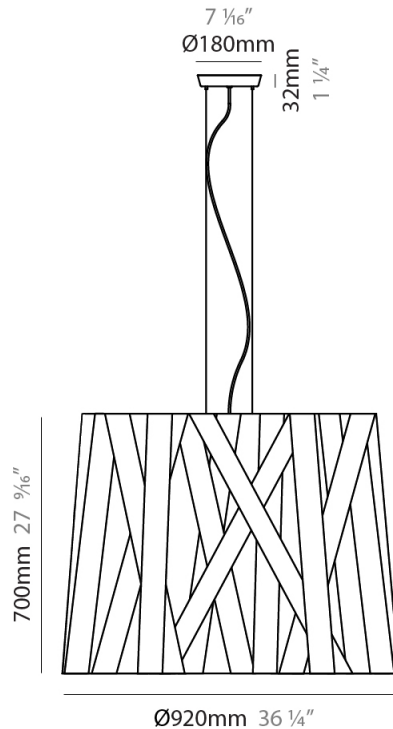

PROJECT	_____
TYPE	_____
SPECIFIER	_____
QUANTITY	_____
DATE	_____

DRESS SUSPENSION

D51015-

base number   Finish
Options

1. To build a product code in our configurator select the specify button on the base model # product page
2. To build a manual product code on this datasheet choose from the options listed below in blue font and add the suffix to the base model #

GENERAL

Series: Dress _____
Partner: Fambuena _____
Division: Design _____
Installation: Suspension _____
Product Type: Pendant _____
Mounting Location: Ceiling _____
Light Distribution: Direct _____

PHYSICAL

Shape: Cylinder _____
Diameter (mm): 920 _____
Diameter (in): 36 1/4 _____
Height (mm): 700 _____
Height (in): 27 9/16 _____
Fixture Finish: WHI / BLK / RED / CHA / TAU / TUR / GDF _____
Fixture Material: Ribbon / Aluminum _____
Primary Material: Fabric _____
Cable Details: Cable length 2000mm / 79" _____

ELECTRICAL

Number of Lamps: 6 _____
Lamp Type: LED Retrofit _____
Bulb Included: Bulb Not Included _____
Total Output Wattage (W): 75 _____
Max. Wattage Per Lamp (W): 15 _____
Lamp Base: E26 _____
Input Voltage (V): 120 _____
Upon Request: 277Vac / GU24 _____

LED

OPTICAL

RATINGS AND CERTIFICATIONS

Certified By: Certified for North American Standards _____
IP rating: IP20 _____