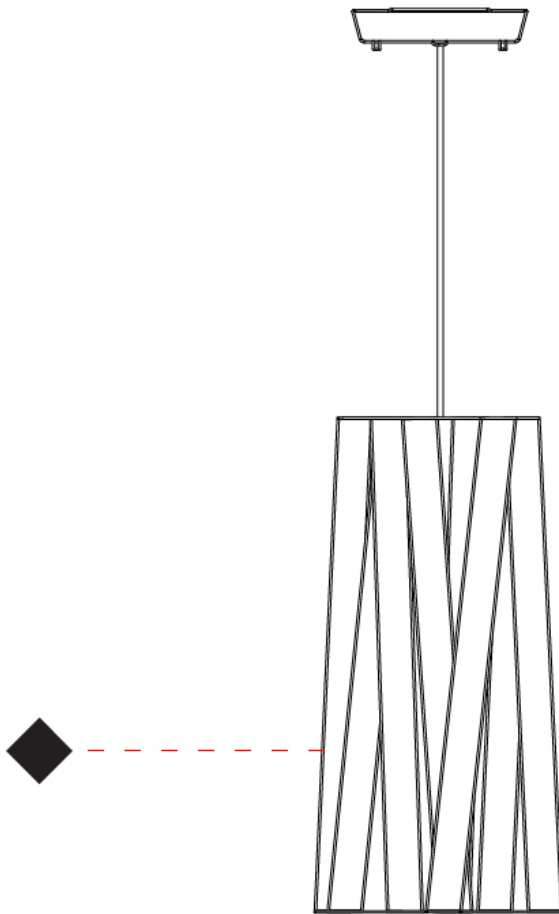

DRESS SUSPENSION

D51016-

PROJECT

TYPE

SPECIFIER

QUANTITY

DATE

D