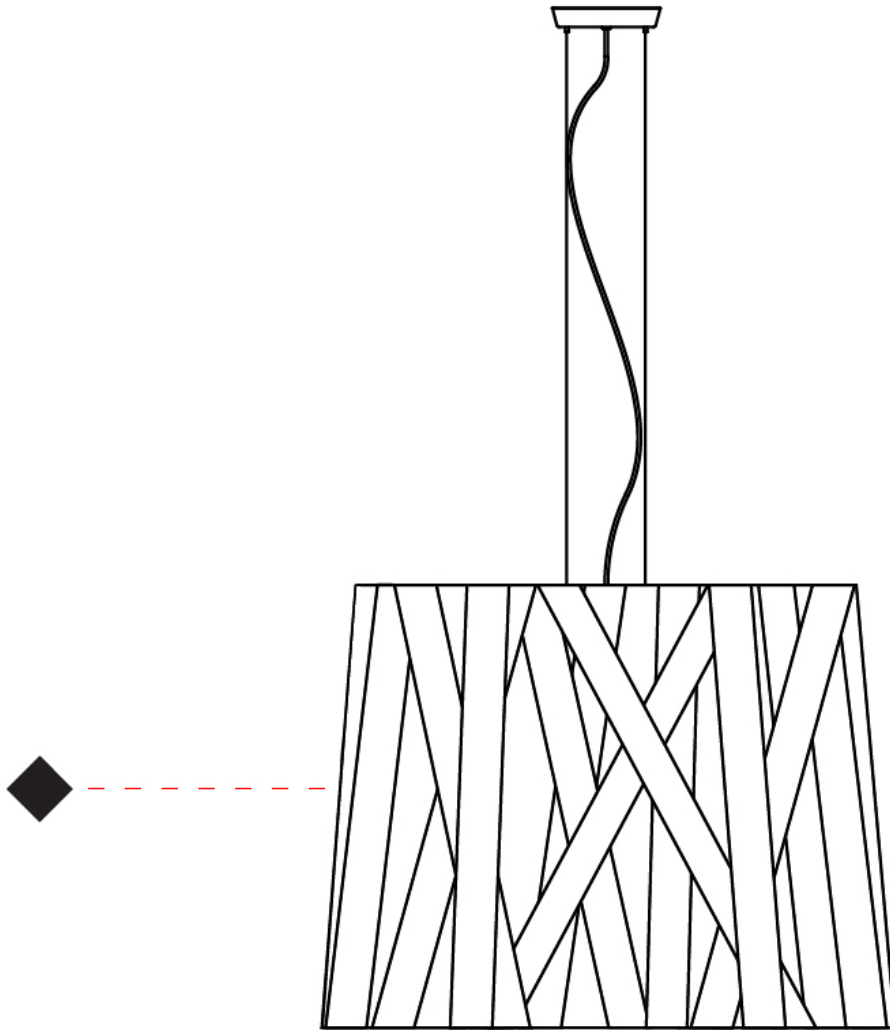

DRESS SUSPENSION

D51015-

PROJECT _____

TYPE _____

SPECIFIER _____

QUANTITY _____

DATE _____

D