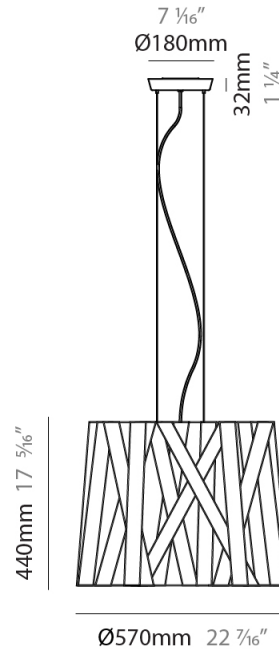

DRESS SUSPENSION

D51013-

base number   Finish
Options

1. To build a product code in our configurator select the specify button on the base model # product page
2. To build a manual product code on this datasheet choose from the options listed below in blue font and add the suffix to the base model #

GENERAL

Series: Dress
Partner: Fambuena
Division: Design
Installation: Suspension
Product Type: Pendant
Mounting Location: Ceiling
Light Distribution: Direct

PHYSICAL

Shape: Cylinder
Diameter (mm): 570
Diameter (in): 22 ⁷/₁₆
Height (mm): 440
Height (in): 17 ⁵/₁₆
Fixture Finish: WHI / BLK / RED / CHA / TAU / TUR / GDF
Fixture Material: Ribbon / Aluminum
Primary Material: Fabric
Cable Details: Cable length 2000mm / 79"

ELECTRICAL

Number of Lamps: 1
Lamp Type: LED Retrofit
Bulb Included: Bulb Not Included
Max. Wattage Per Lamp (W): 15
Lamp Base: E26
Input Voltage (V): 120
Upon Request: 277Vac / GU24

LED

OPTICAL

RATINGS AND CERTIFICATIONS

Certified By: Certified for North American Standards
IP rating: IP20

PROJECT
TYPE
SPECIFIER
QUANTITY
DATE