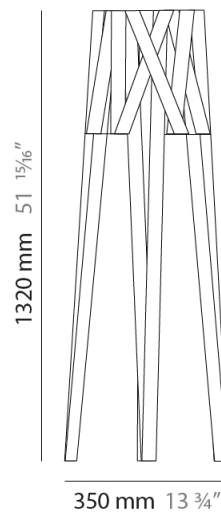

DRESS PORTABLE

D54002-

base number   Finish
Options

PROJECT _____
TYPE _____
SPECIFIER _____
QUANTITY _____
DATE _____

1. To build a product code in our configurator select the specify button on the base model # product page
2. To build a manual product code on this datasheet choose from the options listed below in blue font and add the suffix to the base model #

GENERAL

Series: Dress _____
Partner: Fambuena _____
Division: Design _____
Installation: Portable _____
Product Type: Floor _____
Mounting Location: Floor _____
Light Distribution: Direct _____

PHYSICAL

Shape: Cylinder _____
Diameter (mm): 350 _____
Diameter (in): 13 3/4 _____
Height (mm): 1320 _____
Height (in): 51 15/16 _____
Fixture Finish: WHI / BLK / RED / CHA / TAU / TUR / GDF _____
Fixture Material: Ribbon / Aluminum _____
Primary Material: Fabric _____

ELECTRICAL

Number of Lamps: 1 _____
Lamp Type: LED Retrofit _____
Lamp Shape: A19 _____
Bulb Included: Bulb Not Included _____
Max. Wattage Per Lamp (W): 12 _____
Lamp Base: E26 _____
Input Voltage (V): 120 _____
Upon Request: 277Vac / GU24 _____

LED

OPTICAL

RATINGS AND CERTIFICATIONS

Certified By: Certified for North American Standards _____
IP rating: IP20 _____