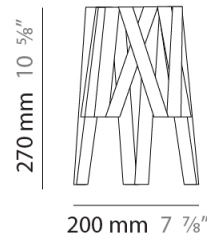

DRESS PORTABLE

D54000-

base number   Finish
Options

1. To build a product code in our configurator select the specify button on the base model # product page
2. To build a manual product code on this datasheet choose from the options listed below in blue font and add the suffix to the base model #

GENERAL

Series: Dress
Partner: Fambuena
Division: Design
Installation: Portable
Product Type: Table
Mounting Location: Table
Light Distribution: Direct

PHYSICAL

Shape: Cylinder
Diameter (mm): 200
Diameter (in): 7 7/8
Height (mm): 270
Height (in): 10 5/8
Fixture Finish: WHI / BLK / RED / CHA / TAU / TUR / GDF
Fixture Material: Ribbon / Aluminum
Primary Material: Fabric

ELECTRICAL

Number of Lamps: 1
Lamp Type: LED Retrofit
Lamp Shape: T4
Bulb Included: Bulb Not Included
Max. Wattage Per Lamp (W): 5
Lamp Base: G9
Input Voltage (V): 120

LED

OPTICAL

RATINGS AND CERTIFICATIONS

Certified By: Certified for North American Standards
IP rating: IP20

PROJECT
TYPE
SPECIFIER
QUANTITY
DATE