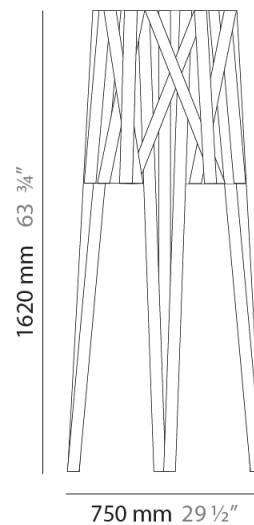

PROJECT	_____
TYPE	_____
SPECIFIER	_____
QUANTITY	_____
DATE	_____

DRESS PORTABLE

D54003-

base number   Finish
Options

1. To build a product code in our configurator select the specify button on the base model # product page
2. To build a manual product code on this datasheet choose from the options listed below in blue font and add the suffix to the base model #

GENERAL

Series: Dress _____
Partner: Fambuena _____
Division: Design _____
Installation: Portable _____
Product Type: Floor _____
Mounting Location: Floor _____
Light Distribution: Direct _____

PHYSICAL

Shape: Cylinder _____
Diameter (mm): 750 _____
Diameter (in): 29 1/2 _____
Height (mm): 1620 _____
Height (in): 63 3/4 _____
Fixture Finish: WHI / BLK / RED / CHA / TAU / TUR / GDF _____
Fixture Material: Ribbon / Aluminum _____
Primary Material: Fabric _____

ELECTRICAL

Number of Lamps: 3 _____
Lamp Type: LED Retrofit _____
Lamp Shape: A19 _____
Bulb Included: Bulb Not Included _____
Total Output Wattage (W): 36 _____
Max. Wattage Per Lamp (W): 12 _____
Lamp Base: E26 _____
Input Voltage (V): 120 _____
Upon Request: 277Vac / GU24 _____

LED

OPTICAL

RATINGS AND CERTIFICATIONS

Certified By: Certified for North American Standards _____
IP rating: IP20 _____