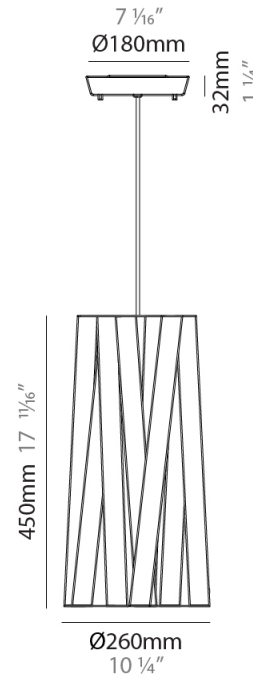

DRESS SUSPENSION

D51016-

base number   Finish
Options

1. To build a product code in our configurator select the specify button on the base model # product page
2. To build a manual product code on this datasheet choose from the options listed below in blue font and add the suffix to the base model #

GENERAL

Series: Dress
Partner: Fambuena
Division: Design
Installation: Suspension
Product Type: Pendant
Mounting Location: Ceiling
Light Distribution: Direct

PHYSICAL

Shape: Cylinder
Diameter (mm): 260
Diameter (in): 10 1/4
Height (mm): 450
Height (in): 17 1/16
Fixture Finish: WHI / BLK / RED / CHA / TAU / TUR / GDF
Fixture Material: Ribbon / Aluminum
Primary Material: Fabric
Cable Details: Cable length 2000mm / 79"

ELECTRICAL

Number of Lamps: 1
Lamp Type: LED Retrofit
Bulb Included: Bulb Not Included
Max. Wattage Per Lamp (W): 7
Lamp Base: E26
Input Voltage (V): 120
Upon Request: 277Vac / GU24

LED

OPTICAL

RATINGS AND CERTIFICATIONS

Certified By: Certified for North American Standards
IP rating: IP20

PROJECT	_____
TYPE	_____
SPECIFIER	_____
QUANTITY	_____
DATE	_____