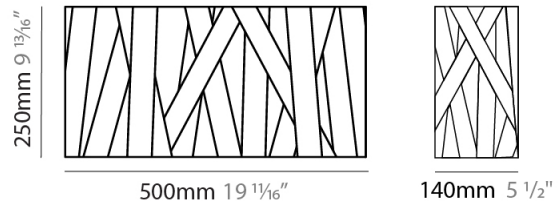

PROJECT _____
TYPE _____
SPECIFIER _____
QUANTITY _____
DATE _____

DRESS SURFACE

D53005-

base number   Finish
Options

1. To build a product code in our configurator select the specify button on the base model # product page
2. To build a manual product code on this datasheet choose from the options listed below in blue font and add the suffix to the base model #

GENERAL

Series: Dress _____
Partner: Fambuena _____
Division: Design _____
Installation: Surface _____
Product Type: Wall Surface _____
Mounting Location: Wall _____
Light Distribution: Indirect _____

PHYSICAL

Shape: Rectangle _____
Length (mm): 500 _____
Length (in): 19 ¹¹/₁₆ _____
Height (mm): 250 _____
Depth (mm): 140 _____
Height (in): 9 ¹³/₁₆ _____
Depth (in): 5 ¹/₂ _____
Fixture Finish: WHI / BLK / RED / CHA / TAU / TUR / GDF _____
Fixture Material: Ribbon / Aluminum _____
Primary Material: Fabric _____

ELECTRICAL

Number of Lamps: 2 _____
Lamp Type: LED Retrofit _____
Lamp Shape: A19 _____
Bulb Included: Bulb Not Included _____
Total Output Wattage (W): 14 _____
Max. Wattage Per Lamp (W): 7 _____
Lamp Base: E26 _____
Input Voltage (V): 120 _____
Upon Request: 277Vac / GU24 _____

LED

OPTICAL

RATINGS AND CERTIFICATIONS

Certified By: Certified for North American Standards _____
IP rating: IP20 _____