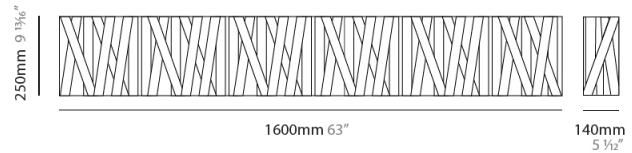

PROJECT
TYPE
SPECIFIER
QUANTITY
DATE

DRESS SURFACE

D53006-

base number   Finish
Options

1. To build a product code in our configurator select the specify button on the base model # product page
2. To build a manual product code on this datasheet choose from the options listed below in blue font and add the suffix to the base model #

GENERAL

Series: Dress
Partner: Fambuena
Division: Design
Installation: Surface
Product Type: Wall Surface
Mounting Location: Wall
Light Distribution: Indirect

PHYSICAL

Shape: Rectangle
Length (mm): 1600
Length (in): 63
Height (mm): 250
Depth (mm): 140
Height (in): 9 ¹³/₁₆
Depth (in): 5 ¹/₂
Extension (mm): 140
Extension (in): 5 ¹/₂
Fixture Finish: WHI / BLK / RED / CHA / TAU / TUR / GDF
Fixture Material: Ribbon / Aluminum
Primary Material: Fabric

ELECTRICAL

Number of Lamps: 6
Lamp Type: LED Retrofit
Lamp Shape: A19
Bulb Included: Bulb Not Included
Total Output Wattage (W): 24
Max. Wattage Per Lamp (W): 4
Lamp Base: E26
Input Voltage (V): 120
Upon Request: 277Vac / GU24

LED

OPTICAL

RATINGS AND CERTIFICATIONS

Certified By: Certified for North American Standards
IP rating: IP20