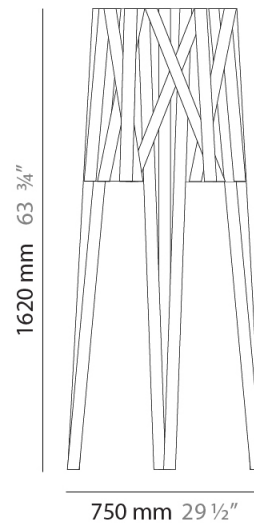

PROJECT
TYPE
SPECIFIER
QUANTITY
DATE

DRESS PORTABLE

D54003-

base number   Finish
Options

1. To build a product code in our configurator select the specify button on the base model # product page
2. To build a manual product code on this datasheet choose from the options listed below in blue font and add the suffix to the base model #

GENERAL

Series: Dress
Brand: Fambuena
Division: Design
Mounting Type: Portable
Mounting Location: Floor
Subcategory: Floor

PHYSICAL

Shape: Cylinder
Diameter (mm): 750
Diameter (in): 29 1/2
Height (mm): 1620
Height (in): 63 3/4
Light Distribution: Direct
Fixture Finish: WHI / BLK / RED / CHA / TAU / TUR / GDF
Fixture Material: Metal / Satin Ribbon

ELECTRICAL

Number of Lamps: 3
Lamp Type: LED Retrofit
Lamp Shape: A19
Bulb Included: Bulb Not Included
Total Output Wattage (W): 36
Max. Wattage Per Lamp (W): 12
Lamp Base: E26
Input Voltage (V): 120
Upon Request: 277Vac / GU24

LED

OPTICAL

RATINGS AND CERTIFICATIONS

Certified By: Certified for North American Standards
IP rating: IP20