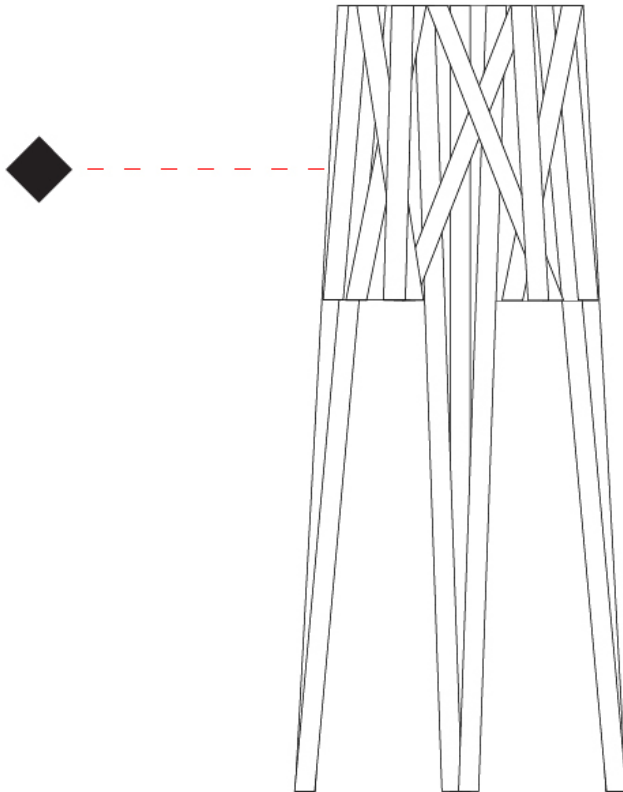

DRESS PORTABLE

D54003-

PROJECT

TYPE

SPECIFIER

QUANTITY

DATE

D