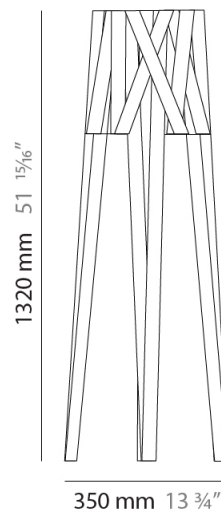

DRESS PORTABLE

D54002-

base number   Finish
Options

PROJECT
TYPE
SPECIFIER
QUANTITY
DATE

1. To build a product code in our configurator select the specify button on the base model # product page
2. To build a manual product code on this datasheet choose from the options listed below in blue font and add the suffix to the base model #

GENERAL

Series: Dress
Partner: Fambuena
Division: Design
Installation: Portable
Product Type: Floor
Mounting Location: Floor
Light Distribution: Direct

PHYSICAL

Shape: Cylinder
Diameter (mm): 350
Diameter (in): 13 3/4
Height (mm): 1320
Height (in): 51 15/16
Fixture Finish: WHI / BLK / RED / CHA / TAU / TUR / GDF
Fixture Material: Ribbon / Aluminum
Primary Material: Fabric

ELECTRICAL

Number of Lamps: 1
Lamp Type: LED Retrofit
Lamp Shape: A19
Bulb Included: Bulb Not Included
Max. Wattage Per Lamp (W): 12
Lamp Base: E26
Input Voltage (V): 120
Upon Request: 277Vac / GU24

LED

OPTICAL

RATINGS AND CERTIFICATIONS

Certified By: Certified for North American Standards
IP rating: IP20