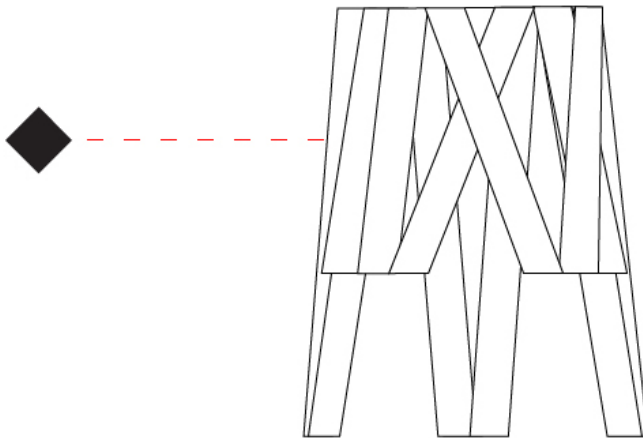

DRESS PORTABLE

D54001-

PROJECT

TYPE

SPECIFIER

QUANTITY

DATE