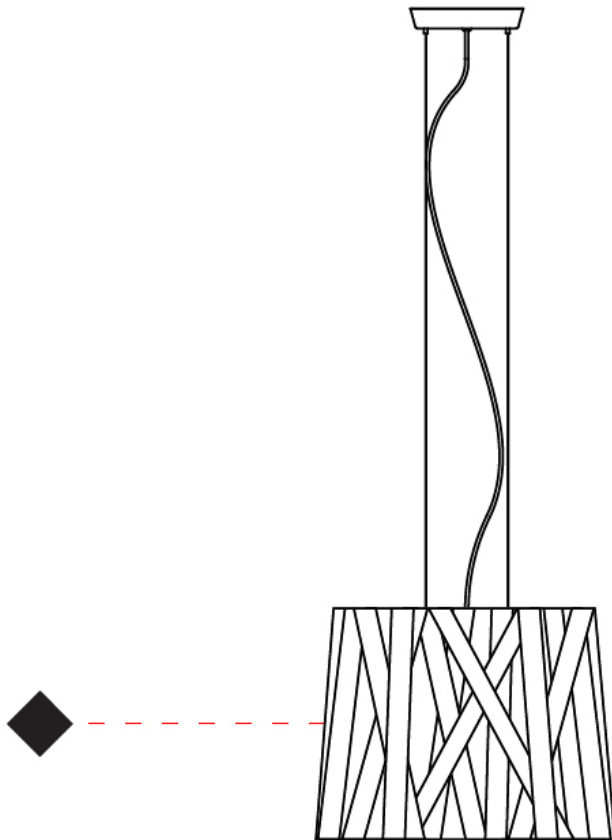

DRESS SUSPENSION

D51014-

PROJECT

TYPE

SPECIFIER

QUANTITY

DATE

D