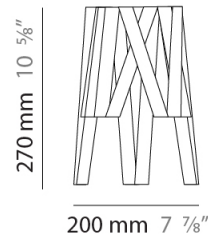

PROJECT
TYPE
SPECIFIER
QUANTITY
DATE

DRESS PORTABLE

D54000-

base number   Finish
Options

1. To build a product code in our configurator select the specify button on the base model # product page
2. To build a manual product code on this datasheet choose from the options listed below in blue font and add the suffix to the base model #

GENERAL

Series: Dress
Brand: Fambuena
Division: Design
Mounting Type: Portable
Mounting Location: Table
Subcategory: Table

PHYSICAL

Shape: Cylinder
Diameter (mm): 200
Diameter (in): 7 7/8
Height (mm): 270
Height (in): 10 5/8
Light Distribution: Direct
Fixture Finish: WHI / BLK / RED / CHA / TAU / TUR / GDF
Fixture Material: Metal / Satin Ribbon

ELECTRICAL

Number of Lamps: 1
Lamp Type: LED Retrofit
Lamp Shape: T4
Bulb Included: Bulb Not Included
Max. Wattage Per Lamp (W): 5
Lamp Base: G9
Input Voltage (V): 120

LED

OPTICAL

RATINGS AND CERTIFICATIONS

Certified By: Certified for North American Standards
IP rating: IP20