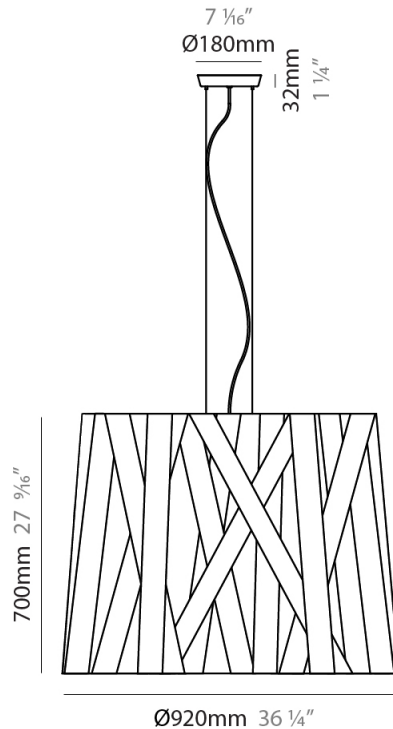

PROJECT _____
TYPE _____
SPECIFIER _____
QUANTITY _____
DATE _____

DRESS SUSPENSION

D51015-

base number   Finish
Options

1. To build a product code in our configurator select the specify button on the base model # product page
2. To build a manual product code on this datasheet choose from the options listed below in blue font and add the suffix to the base model #

GENERAL

Series: Dress _____
Brand: Fambuena _____
Division: Design _____
Mounting Type: Suspension _____
Mounting Location: Ceiling _____
Subcategory: Pendant _____

PHYSICAL

Shape: Cylinder _____
Diameter (mm): 920 _____
Diameter (in): 36 1/4 _____
Height (mm): 700 _____
Height (in): 27 9/16 _____
Light Distribution: Direct _____
Fixture Finish: WHI / BLK / RED / CHA / TAU / TUR / GDF _____
Fixture Material: Metal / Satin Ribbon _____
Cable Details: Cable length 2000mm / 79" _____

ELECTRICAL

Number of Lamps: 6 _____
Lamp Type: LED Retrofit _____
Bulb Included: Bulb Not Included _____
Total Output Wattage (W): 75 _____
Max. Wattage Per Lamp (W): 15 _____
Lamp Base: E26 _____
Input Voltage (V): 120 _____
Upon Request: 277Vac / GU24 _____

LED

OPTICAL

RATINGS AND CERTIFICATIONS

Certified By: Certified for North American Standards _____
IP rating: IP20 _____