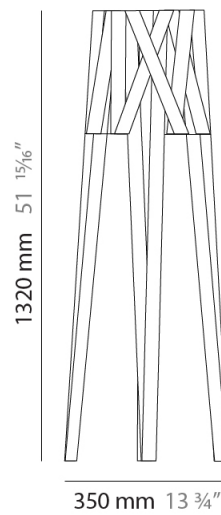

DRESS PORTABLE

D54002-

base number   Finish
Options

PROJECT _____
TYPE _____
SPECIFIER _____
QUANTITY _____
DATE _____

1. To build a product code in our configurator select the specify button on the base model # product page
2. To build a manual product code on this datasheet choose from the options listed below in blue font and add the suffix to the base model #

GENERAL

Series: Dress _____
Brand: Fambuena _____
Division: Design _____
Mounting Type: Portable _____
Mounting Location: Floor _____
Subcategory: Floor _____

PHYSICAL

Shape: Cylinder _____
Diameter (mm): 350 _____
Diameter (in): 13 3/4 _____
Height (mm): 1320 _____
Height (in): 51 15/16 _____
Light Distribution: Direct _____
Fixture Finish: WHI / BLK / RED / CHA / TAU / TUR / GDF _____
Fixture Material: Metal / Satin Ribbon _____

ELECTRICAL

Number of Lamps: 1 _____
Lamp Type: LED Retrofit _____
Lamp Shape: A19 _____
Bulb Included: Bulb Not Included _____
Max. Wattage Per Lamp (W): 12 _____
Lamp Base: E26 _____
Input Voltage (V): 120 _____
Upon Request: 277Vac / GU24 _____

LED

OPTICAL

RATINGS AND CERTIFICATIONS

Certified By: Certified for North American Standards _____
IP rating: IP20 _____