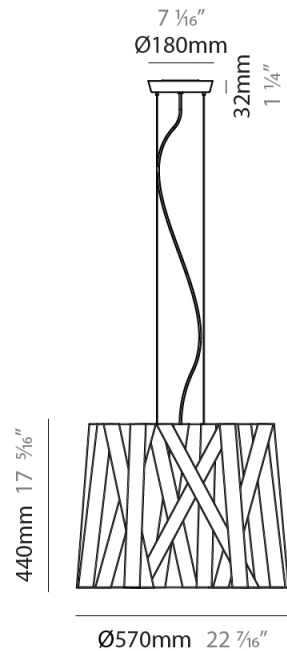

PROJECT
TYPE
SPECIFIER
QUANTITY
DATE

DRESS SUSPENSION

D51013-

base number   Finish
Options

1. To build a product code in our configurator select the specify button on the base model # product page
2. To build a manual product code on this datasheet choose from the options listed below in blue font and add the suffix to the base model #

GENERAL

Series: Dress
Brand: Fambuena
Division: Design
Mounting Type: Suspension
Mounting Location: Ceiling
Subcategory: Pendant

PHYSICAL

Shape: Cylinder
Diameter (mm): 570
Diameter (in): 22 ⁷/₁₆
Height (mm): 440
Height (in): 17 ⁵/₁₆
Light Distribution: Direct
Fixture Finish: WHI / BLK / RED / CHA / TAU / TUR / GDF
Fixture Material: Metal / Satin Ribbon
Cable Details: Cable length 2000mm / 79"

ELECTRICAL

Number of Lamps: 1
Lamp Type: LED Retrofit
Bulb Included: Bulb Not Included
Max. Wattage Per Lamp (W): 15
Lamp Base: E26
Input Voltage (V): 120
Upon Request: 277Vac / GU24

LED

OPTICAL

RATINGS AND CERTIFICATIONS

Certified By: Certified for North American Standards
IP rating: IP20