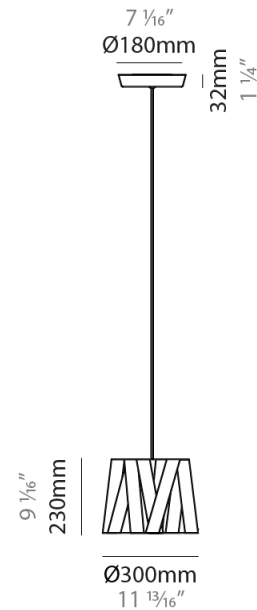

PROJECT	_____
TYPE	_____
SPECIFIER	_____
QUANTITY	_____
DATE	_____

DRESS SUSPENSION

D51012-

base number   Finish
Options

1. To build a product code in our configurator select the specify button on the base model # product page
2. To build a manual product code on this datasheet choose from the options listed below in blue font and add the suffix to the base model #

GENERAL

Series: Dress _____
Brand: Fambuena _____
Division: Design _____
Mounting Type: Suspension _____
Mounting Location: Ceiling _____
Subcategory: Pendant _____

PHYSICAL

Shape: Cylinder _____
Diameter (mm): 300 _____
Diameter (in): 11 ¹³/₁₆ _____
Height (mm): 230 _____
Height (in): 9 ¹/₁₆ _____
Light Distribution: Direct _____
Fixture Finish: WHI / BLK / RED / CHA / TAU / TUR / GDF _____
Fixture Material: Metal / Satin Ribbon _____
Cable Details: Cable length 2000mm / 79" _____

ELECTRICAL

Number of Lamps: 1 _____
Lamp Type: LED Retrofit _____
Bulb Included: Bulb Not Included _____
Max. Wattage Per Lamp (W): 7 _____
Lamp Base: E26 _____
Input Voltage (V): 120 _____
Upon Request: 277Vac / GU24 _____

LED

OPTICAL

RATINGS AND CERTIFICATIONS

Certified By: Certified for North American Standards _____
IP rating: IP20 _____