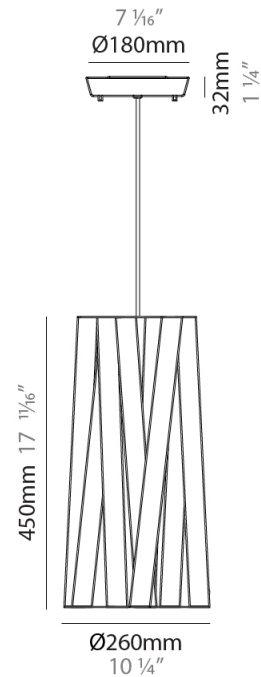

PROJECT	
TYPE	
SPECIFIER	
QUANTITY	
DATE	

DRESS SUSPENSION

D51016- : D51016-RED

base number

1. To build a product code in our configurator select the specify button on the base model # product page
2. To build a manual product code on this datasheet choose from the options listed below in blue font and add the suffix to the base model #

GENERAL

Series: Dress
Partner: Fambuena
Division: Design
Installation: Suspension
Product Type: Pendant
Mounting Location: Ceiling
Light Distribution: Direct

PHYSICAL

Shape: Cylinder
Diameter (mm): 260
Diameter (in): 10 1/4
Height (mm): 450
Height (in): 17 11/16
Weight (kg): 2.7
Weight (lbs): 6
Diffuser: Red Satin Ribbon
Fixture Material: Ribbon / Aluminum
Primary Material: Fabric
Cable Details: Cable length 2000mm / 79"

ELECTRICAL

Number of Lamps: 1
Lamp Type: LED Retrofit
Lamp Shape: A19
Bulb Included: Bulb Not Included
Total Output Wattage (W): 7
Max. Wattage Per Lamp (W): 7
Lamp Base: E26
Input Voltage (V): 120

LED

OPTICAL

RATINGS AND CERTIFICATIONS

Certified By: CSA Certified to UL and CSA Standards
IP rating: IP20