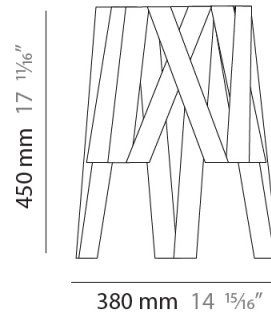

PROJECT
TYPE
SPECIFIER
QUANTITY
DATE

DRESS PORTABLE

D54001-

base number   Finish
Options

1. To build a product code in our configurator select the specify button on the base model # product page
2. To build a manual product code on this datasheet choose from the options listed below in blue font and add the suffix to the base model #

GENERAL

Series: Dress
Brand: Fambuena
Division: Design
Mounting Type: Portable
Mounting Location: Table
Subcategory: Table

PHYSICAL

Shape: Cylinder
Diameter (mm): 380
Diameter (in): 14 ¹⁵/₁₆
Height (mm): 450
Height (in): 17 ¹¹/₁₆
Light Distribution: Direct
Fixture Finish: WHI / BLK / RED / CHA / TAU / TUR / GDF
Fixture Material: Metal / Satin Ribbon

ELECTRICAL

Number of Lamps: 1
Lamp Type: LED Retrofit
Lamp Shape: A19
Bulb Included: Bulb Not Included
Max. Wattage Per Lamp (W): 7
Lamp Base: E26
Input Voltage (V): 120
Upon Request: 277Vac / GU24

LED

OPTICAL

RATINGS AND CERTIFICATIONS

Certified By: Certified for North American Standards
IP rating: IP20