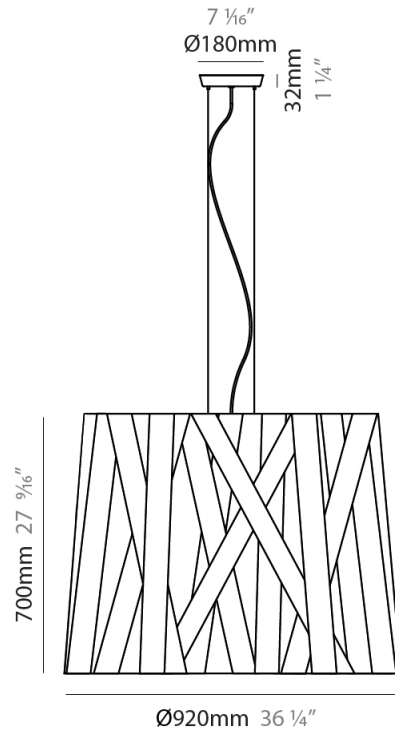

DRESS SUSPENSION

D51015-

base number   Finish
Options

1. To build a product code in our configurator select the specify button on the base model # product page
2. To build a manual product code on this datasheet choose from the options listed below in blue font and add the suffix to the base model #

GENERAL

Series: Dress
Partner: Fambuena
Division: Design
Installation: Suspension
Product Type: Pendant
Mounting Location: Ceiling
Light Distribution: Direct

PHYSICAL

Shape: Cylinder
Diameter (mm): 920
Diameter (in): 36 1/4
Height (mm): 700
Height (in): 27 9/16
Fixture Finish: WHI / BLK / RED / CHA / TAU / TUR / GDF
Fixture Material: Ribbon / Aluminum
Primary Material: Fabric
Cable Details: Cable length 2000mm / 79"

ELECTRICAL

Number of Lamps: 6
Lamp Type: LED Retrofit
Bulb Included: Bulb Not Included
Total Output Wattage (W): 75
Max. Wattage Per Lamp (W): 15
Lamp Base: E26
Input Voltage (V): 120
Upon Request: 277Vac / GU24

LED

OPTICAL

RATINGS AND CERTIFICATIONS

Certified By: Certified for North American Standards
IP rating: IP20

PROJECT	_____
TYPE	_____
SPECIFIER	_____
QUANTITY	_____
DATE	_____