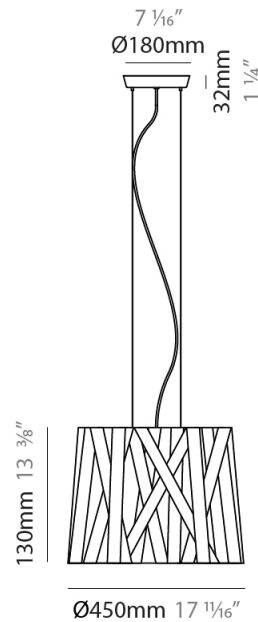

DRESS SUSPENSION

D51014-

base number   Finish
Options

1. To build a product code in our configurator select the specify button on the base model # product page
2. To build a manual product code on this datasheet choose from the options listed below in blue font and add the suffix to the base model #

GENERAL

Series: Dress
Brand: Fambuena
Division: Design
Mounting Type: Suspension
Mounting Location: Ceiling
Subcategory: Pendant

PHYSICAL

Shape: Cylinder
Diameter (mm): 450
Diameter (in): 17 ¹¹/₁₆
Height (mm): 340
Height (in): 13 ³/₈
Light Distribution: Direct
Fixture Finish: WHI / BLK / RED / CHA / TAU / TUR / GDF
Fixture Material: Metal / Satin Ribbon
Cable Details: Cable length 2000mm / 79"

ELECTRICAL

Number of Lamps: 1
Lamp Type: LED Retrofit
Bulb Included: Bulb Not Included
Max. Wattage Per Lamp (W): 15
Lamp Base: E26
Input Voltage (V): 120
Upon Request: 277Vac / GU24

LED

OPTICAL

RATINGS AND CERTIFICATIONS

Certified By: Certified for North American Standards
IP rating: IP20

PROJECT	_____
TYPE	_____
SPECIFIER	_____
QUANTITY	_____
DATE	_____