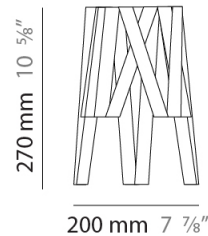

PROJECT
TYPE
SPECIFIER
QUANTITY
DATE

DRESS PORTABLE

D54000-

base number   Finish
Options

1. To build a product code in our configurator select the specify button on the base model # product page
2. To build a manual product code on this datasheet choose from the options listed below in blue font and add the suffix to the base model #

GENERAL

Series: Dress
Partner: Fambuena
Division: Design
Installation: Portable
Product Type: Table
Mounting Location: Table
Light Distribution: Direct

PHYSICAL

Shape: Cylinder
Diameter (mm): 200
Diameter (in): 7 7/8
Height (mm): 270
Height (in): 10 5/8
Fixture Finish: WHI / BLK / RED / CHA / TAU / TUR / GDF
Fixture Material: Ribbon / Aluminum
Primary Material: Fabric

ELECTRICAL

Number of Lamps: 1
Lamp Type: LED Retrofit
Lamp Shape: T4
Bulb Included: Bulb Not Included
Max. Wattage Per Lamp (W): 5
Lamp Base: G9
Input Voltage (V): 120

LED

OPTICAL

RATINGS AND CERTIFICATIONS

Certified By: Certified for North American Standards
IP rating: IP20