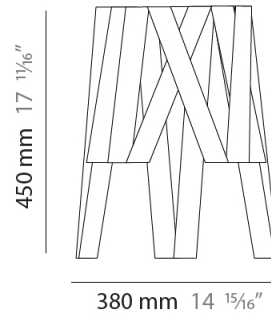

PROJECT
TYPE
SPECIFIER
QUANTITY
DATE

DRESS PORTABLE

D54001-

base number   Finish
Options

1. To build a product code in our configurator select the specify button on the base model # product page
2. To build a manual product code on this datasheet choose from the options listed below in blue font and add the suffix to the base model #

GENERAL

Series: Dress
Partner: Fambuena
Division: Design
Installation: Portable
Product Type: Table
Mounting Location: Table
Light Distribution: Direct

PHYSICAL

Shape: Cylinder
Diameter (mm): 380
Diameter (in): 14 ¹⁵/₁₆
Height (mm): 450
Height (in): 17 ¹¹/₁₆
Fixture Finish: WHI / BLK / RED / CHA / TAU / TUR / GDF
Fixture Material: Ribbon / Aluminum
Primary Material: Fabric

ELECTRICAL

Number of Lamps: 1
Lamp Type: LED Retrofit
Lamp Shape: A19
Bulb Included: Bulb Not Included
Max. Wattage Per Lamp (W): 7
Lamp Base: E26
Input Voltage (V): 120
Upon Request: 277Vac / GU24

LED

OPTICAL

RATINGS AND CERTIFICATIONS

Certified By: Certified for North American Standards
IP rating: IP20