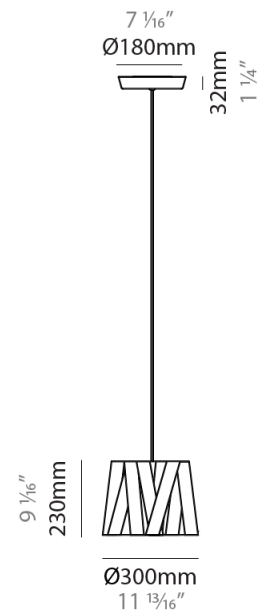

DRESS SUSPENSION

D51012-

base number   Finish
Options

PROJECT
TYPE
SPECIFIER
QUANTITY
DATE

1. To build a product code in our configurator select the specify button on the base model # product page
2. To build a manual product code on this datasheet choose from the options listed below in blue font and add the suffix to the base model #

GENERAL

Series: Dress
Partner: Fambuena
Division: Design
Installation: Suspension
Product Type: Pendant
Mounting Location: Ceiling
Light Distribution: Direct

PHYSICAL

Shape: Cylinder
Diameter (mm): 300
Diameter (in): 11 ¹³/₁₆
Height (mm): 230
Height (in): 9 ¹/₁₆
Fixture Finish: WHI / BLK / RED / CHA / TAU / TUR / GDF
Fixture Material: Ribbon / Aluminum
Primary Material: Fabric
Cable Details: Cable length 2000mm / 79"

ELECTRICAL

Number of Lamps: 1
Lamp Type: LED Retrofit
Bulb Included: Bulb Not Included
Max. Wattage Per Lamp (W): 7
Lamp Base: E26
Input Voltage (V): 120
Upon Request: 277Vac / GU24

LED

OPTICAL

RATINGS AND CERTIFICATIONS

Certified By: Certified for North American Standards
IP rating: IP20