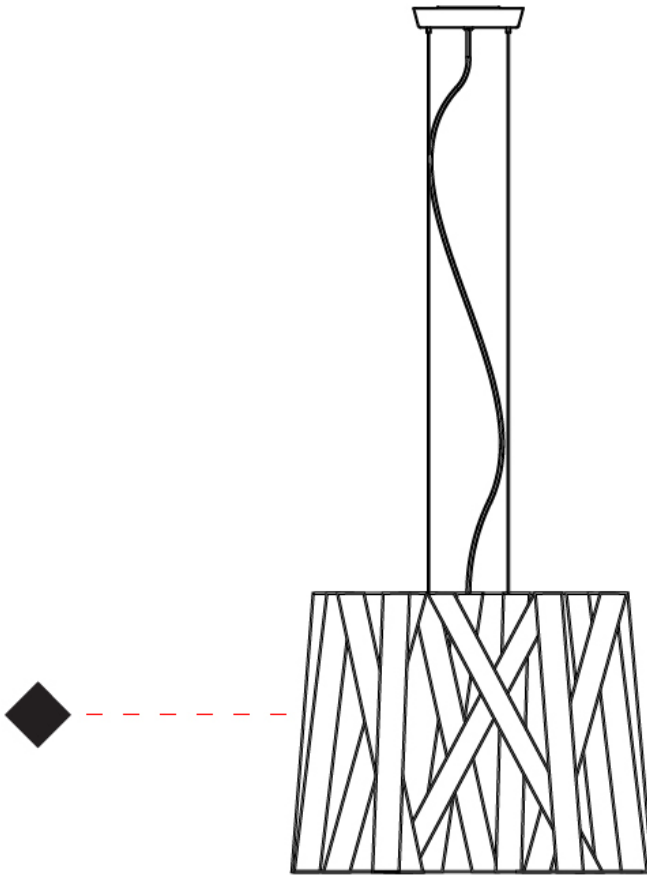

DRESS SUSPENSION

D51013-

PROJECT

TYPE

SPECIFIER

QUANTITY

DATE

D