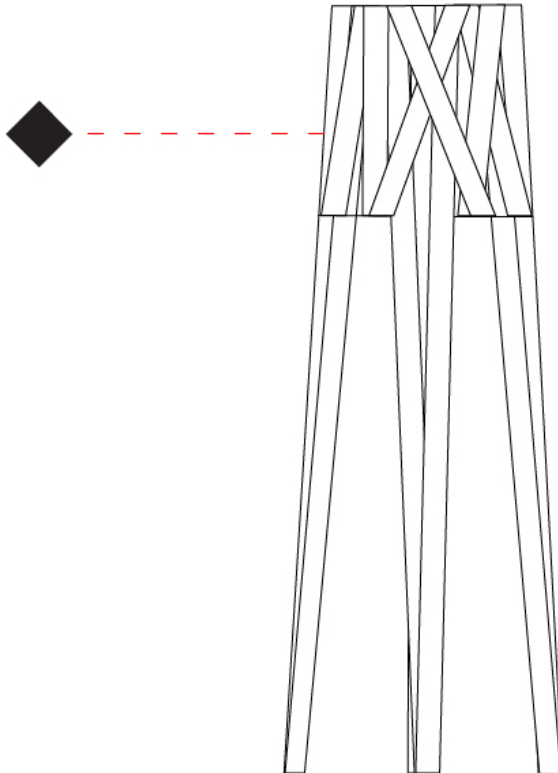

DRESS PORTABLE

D54002-

PROJECT

TYPE

SPECIFIER

QUANTITY

DATE

D