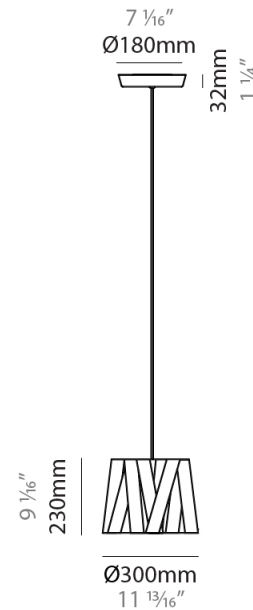

PROJECT
TYPE
SPECIFIER
QUANTITY
DATE

DRESS SUSPENSION

D51012-

base number   Finish
Options

1. To build a product code in our configurator select the specify button on the base model # product page
2. To build a manual product code on this datasheet choose from the options listed below in blue font and add the suffix to the base model #

GENERAL

Series: Dress
Brand: Fambuena
Division: Design
Mounting Type: Suspension
Mounting Location: Ceiling
Subcategory: Pendant

PHYSICAL

Shape: Cylinder
Diameter (mm): 300
Diameter (in): 11 ¹³/₁₆
Height (mm): 230
Height (in): 9 ¹/₁₆
Light Distribution: Direct
Fixture Finish: WHI / BLK / RED / CHA / TAU / TUR / GDF
Fixture Material: Metal / Satin Ribbon
Cable Details: Cable length 2000mm / 79"

ELECTRICAL

Number of Lamps: 1
Lamp Type: LED Retrofit
Bulb Included: Bulb Not Included
Max. Wattage Per Lamp (W): 7
Lamp Base: E26
Input Voltage (V): 120
Upon Request: 277Vac / GU24

LED

OPTICAL

RATINGS AND CERTIFICATIONS

Certified By: Certified for North American Standards
IP rating: IP20