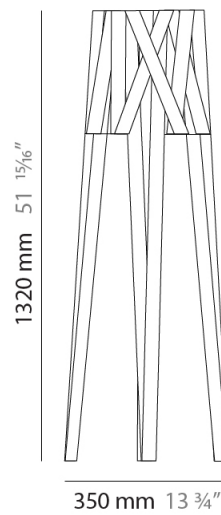

DRESS PORTABLE

D54002-

base number   Finish
Options

PROJECT _____
TYPE _____
SPECIFIER _____
QUANTITY _____
DATE _____

1. To build a product code in our configurator select the specify button on the base model # product page
2. To build a manual product code on this datasheet choose from the options listed below in blue font and add the suffix to the base model #

GENERAL

Series: Dress _____
Brand: Fambuena _____
Division: Design _____
Mounting Type: Portable _____
Mounting Location: Floor _____
Subcategory: Floor _____

PHYSICAL

Shape: Cylinder _____
Diameter (mm): 350 _____
Diameter (in): 13 ³/₄ _____
Height (mm): 1320 _____
Height (in): 51 ¹⁵/₁₆ _____
Light Distribution: Direct _____
Fixture Finish: WHI / BLK / RED / CHA / TAU / TUR / GDF _____
Fixture Material: Metal / Satin Ribbon _____

ELECTRICAL

Number of Lamps: 1 _____
Lamp Type: LED Retrofit _____
Lamp Shape: A19 _____
Bulb Included: Bulb Not Included _____
Max. Wattage Per Lamp (W): 12 _____
Lamp Base: E26 _____
Input Voltage (V): 120 _____
Upon Request: 277Vac / GU24 _____

LED

OPTICAL

RATINGS AND CERTIFICATIONS

Certified By: Certified for North American Standards _____
IP rating: IP20 _____