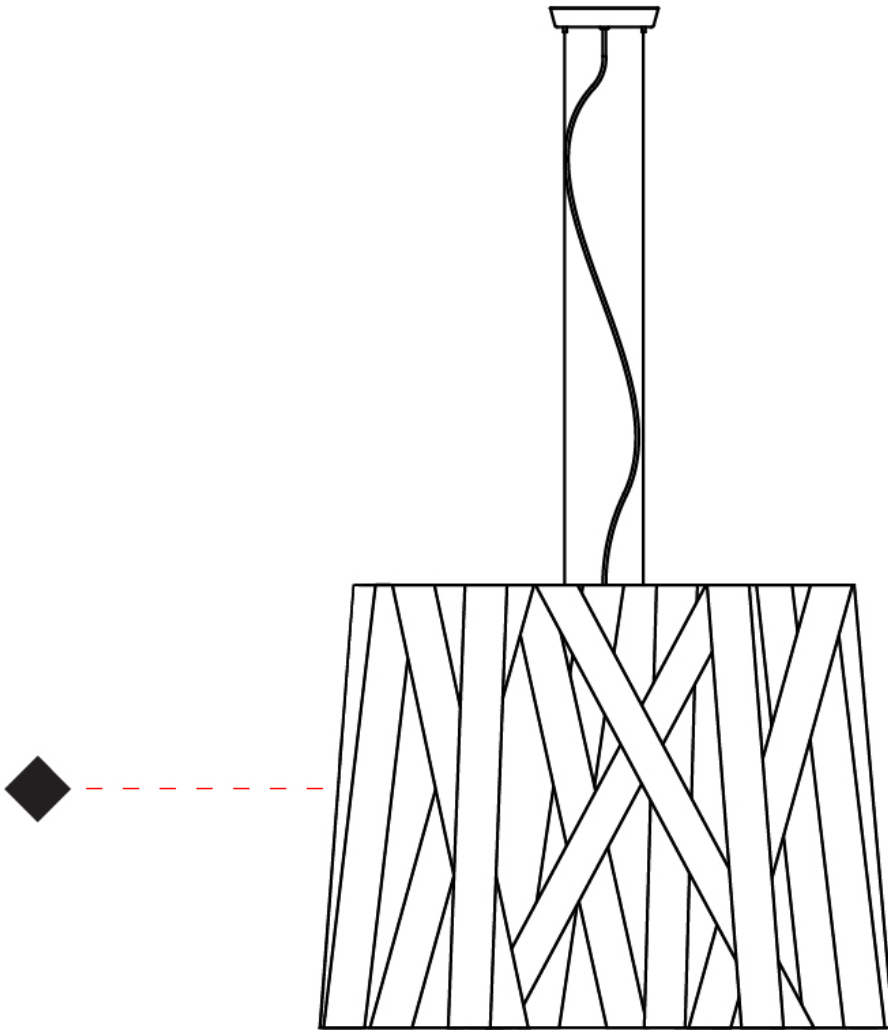

DRESS SUSPENSION

D51015-

PROJECT

TYPE

SPECIFIER

QUANTITY

DATE

D