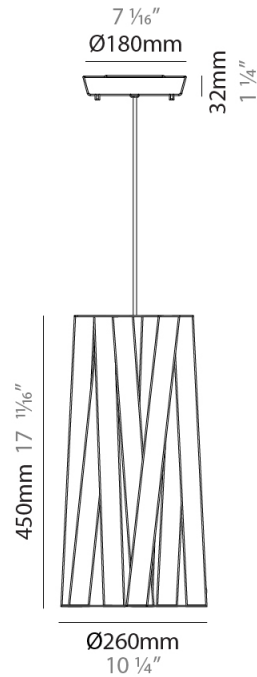

PROJECT	_____
TYPE	_____
SPECIFIER	_____
QUANTITY	_____
DATE	_____

DRESS SUSPENSION

D51016-

base number   Finish
Options

1. To build a product code in our configurator select the specify button on the base model # product page
2. To build a manual product code on this datasheet choose from the options listed below in blue font and add the suffix to the base model #

GENERAL

Series: Dress _____
Brand: Fambuena _____
Division: Design _____
Mounting Type: Suspension _____
Mounting Location: Ceiling _____
Subcategory: Pendant _____

PHYSICAL

Shape: Cylinder _____
Diameter (mm): 260 _____
Diameter (in): 10 1/4 _____
Height (mm): 450 _____
Height (in): 17 11/16 _____
Light Distribution: Direct _____
Fixture Finish: WHI / BLK / RED / CHA / TAU / TUR / GDF _____
Fixture Material: Metal / Satin Ribbon _____
Cable Details: Cable length 2000mm / 79" _____

ELECTRICAL

Number of Lamps: 1 _____
Lamp Type: LED Retrofit _____
Bulb Included: Bulb Not Included _____
Max. Wattage Per Lamp (W): 7 _____
Lamp Base: E26 _____
Input Voltage (V): 120 _____
Upon Request: 277Vac / GU24 _____

LED

OPTICAL

RATINGS AND CERTIFICATIONS

Certified By: Certified for North American Standards _____
IP rating: IP20 _____