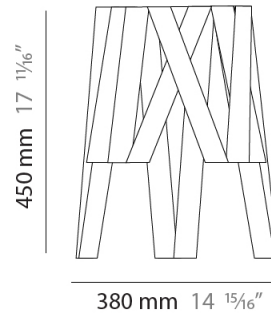

PROJECT	_____
TYPE	_____
SPECIFIER	_____
QUANTITY	_____
DATE	_____

DRESS PORTABLE

D54001-

base number   Finish
Options

1. To build a product code in our configurator select the specify button on the base model # product page
2. To build a manual product code on this datasheet choose from the options listed below in blue font and add the suffix to the base model #

GENERAL

Series: Dress
Brand: Fambuena
Division: Design
Mounting Type: Portable
Mounting Location: Table
Subcategory: Table

PHYSICAL

Shape: Cylinder
Diameter (mm): 380
Diameter (in): 14 ¹⁵/₁₆
Height (mm): 450
Height (in): 17 ¹¹/₁₆
Light Distribution: Direct
Fixture Finish: WHI / BLK / RED / CHA / TAU / TUR / GDF
Fixture Material: Metal / Satin Ribbon

ELECTRICAL

Number of Lamps: 1
Lamp Type: LED Retrofit
Lamp Shape: A19
Bulb Included: Bulb Not Included
Max. Wattage Per Lamp (W): 7
Lamp Base: E26
Input Voltage (V): 120
Upon Request: 277Vac / GU24

LED

OPTICAL

RATINGS AND CERTIFICATIONS

Certified By: Certified for North American Standards
IP rating: IP20