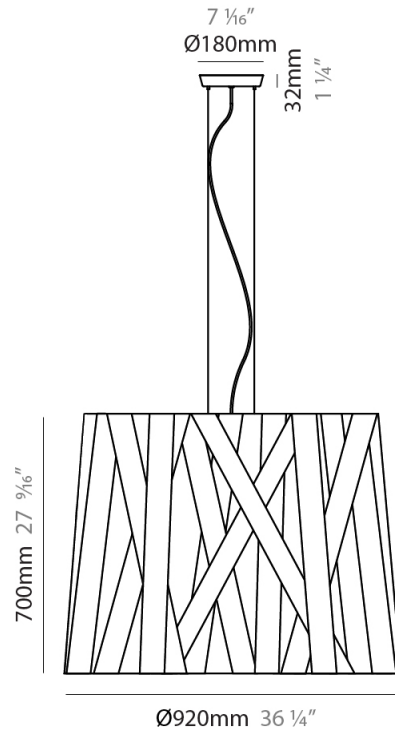

PROJECT _____
TYPE _____
SPECIFIER _____
QUANTITY _____
DATE _____

DRESS SUSPENSION

D51015-

base number   Finish
Options

1. To build a product code in our configurator select the specify button on the base model # product page
2. To build a manual product code on this datasheet choose from the options listed below in blue font and add the suffix to the base model #

GENERAL

Series: Dress _____
Brand: Fambuena _____
Division: Design _____
Mounting Type: Suspension _____
Mounting Location: Ceiling _____
Subcategory: Pendant _____

PHYSICAL

Shape: Cylinder _____
Diameter (mm): 920 _____
Diameter (in): 36 1/4 _____
Height (mm): 700 _____
Height (in): 27 9/16 _____
Light Distribution: Direct _____
Fixture Finish: WHI / BLK / RED / CHA / TAU / TUR / GDF _____
Fixture Material: Metal / Satin Ribbon _____
Cable Details: Cable length 2000mm / 79" _____

ELECTRICAL

Number of Lamps: 6 _____
Lamp Type: LED Retrofit _____
Bulb Included: Bulb Not Included _____
Total Output Wattage (W): 75 _____
Max. Wattage Per Lamp (W): 15 _____
Lamp Base: E26 _____
Input Voltage (V): 120 _____
Upon Request: 277Vac / GU24 _____

LED

OPTICAL

RATINGS AND CERTIFICATIONS

Certified By: Certified for North American Standards _____
IP rating: IP20 _____