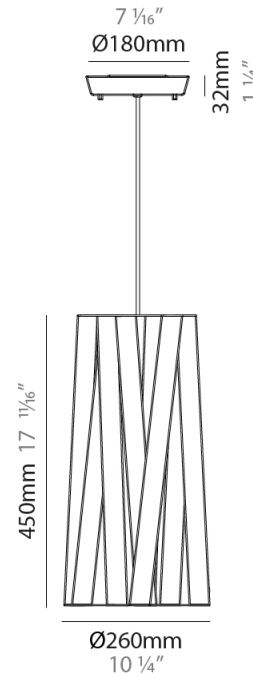

PROJECT	
TYPE	
SPECIFIER	
QUANTITY	
DATE	

DRESS SUSPENSION

D51016-

base number   Finish
Options

1. To build a product code in our configurator select the specify button on the base model # product page
2. To build a manual product code on this datasheet choose from the options listed below in blue font and add the suffix to the base model #

GENERAL

Series: Dress
Brand: Fambuena
Division: Design
Mounting Type: Suspension
Mounting Location: Ceiling
Subcategory: Pendant

PHYSICAL

Shape: Cylinder
Diameter (mm): 260
Diameter (in): 10 1/4
Height (mm): 450
Height (in): 17 11/16
Light Distribution: Direct
Fixture Finish: WHI / BLK / RED / CHA / TAU / TUR / GDF
Fixture Material: Metal / Satin Ribbon
Cable Details: Cable length 2000mm / 79"

ELECTRICAL

Number of Lamps: 1
Lamp Type: LED Retrofit
Bulb Included: Bulb Not Included
Max. Wattage Per Lamp (W): 7
Lamp Base: E26
Input Voltage (V): 120
Upon Request: 277Vac / GU24

LED

OPTICAL

RATINGS AND CERTIFICATIONS

Certified By: Certified for North American Standards
IP rating: IP20