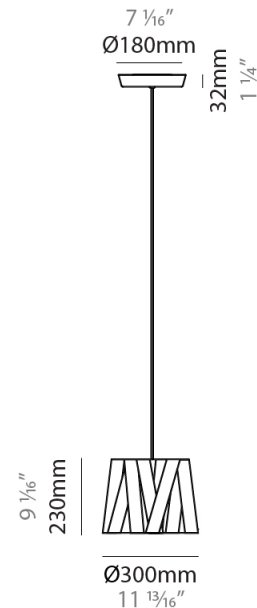

PROJECT
TYPE
SPECIFIER
QUANTITY
DATE

DRESS SUSPENSION

D51012-

base number   Finish
Options

1. To build a product code in our configurator select the specify button on the base model # product page
2. To build a manual product code on this datasheet choose from the options listed below in blue font and add the suffix to the base model #

GENERAL

Series: Dress
Brand: Fambuena
Division: Design
Mounting Type: Suspension
Mounting Location: Ceiling
Subcategory: Pendant

PHYSICAL

Shape: Cylinder
Diameter (mm): 300
Diameter (in): 11 ¹³/₁₆
Height (mm): 230
Height (in): 9 ¹/₁₆
Light Distribution: Direct
Fixture Finish: WHI / BLK / RED / CHA / TAU / TUR / GDF
Fixture Material: Metal / Satin Ribbon
Cable Details: Cable length 2000mm / 79"

ELECTRICAL

Number of Lamps: 1
Lamp Type: LED Retrofit
Bulb Included: Bulb Not Included
Max. Wattage Per Lamp (W): 7
Lamp Base: E26
Input Voltage (V): 120
Upon Request: 277Vac / GU24

LED

OPTICAL

RATINGS AND CERTIFICATIONS

Certified By: Certified for North American Standards
IP rating: IP20