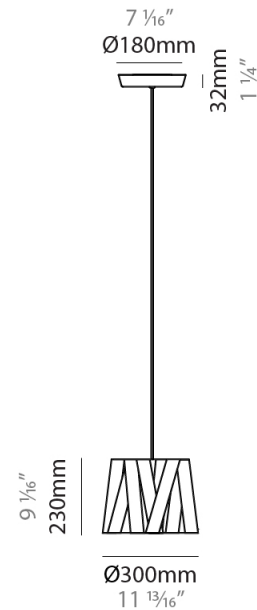

PROJECT
TYPE
SPECIFIER
QUANTITY
DATE

DRESS SUSPENSION

D51012-

base number   Finish
Options

1. To build a product code in our configurator select the specify button on the base model # product page
2. To build a manual product code on this datasheet choose from the options listed below in blue font and add the suffix to the base model #

GENERAL

Series: Dress
Brand: Fambuena
Division: Design
Mounting Type: Suspension
Mounting Location: Ceiling
Subcategory: Pendant

PHYSICAL

Shape: Cylinder
Diameter (mm): 300
Diameter (in): 11 ¹³/₁₆
Height (mm): 230
Height (in): 9 ¹/₁₆
Light Distribution: Direct
Fixture Finish: WHI / BLK / RED / CHA / TAU / TUR / GDF
Fixture Material: Metal / Satin Ribbon
Cable Details: Cable length 2000mm / 79"

ELECTRICAL

Number of Lamps: 1
Lamp Type: LED Retrofit
Bulb Included: Bulb Not Included
Max. Wattage Per Lamp (W): 7
Lamp Base: E26
Input Voltage (V): 120
Upon Request: 277Vac / GU24

LED

OPTICAL

RATINGS AND CERTIFICATIONS

Certified By: Certified for North American Standards
IP rating: IP20