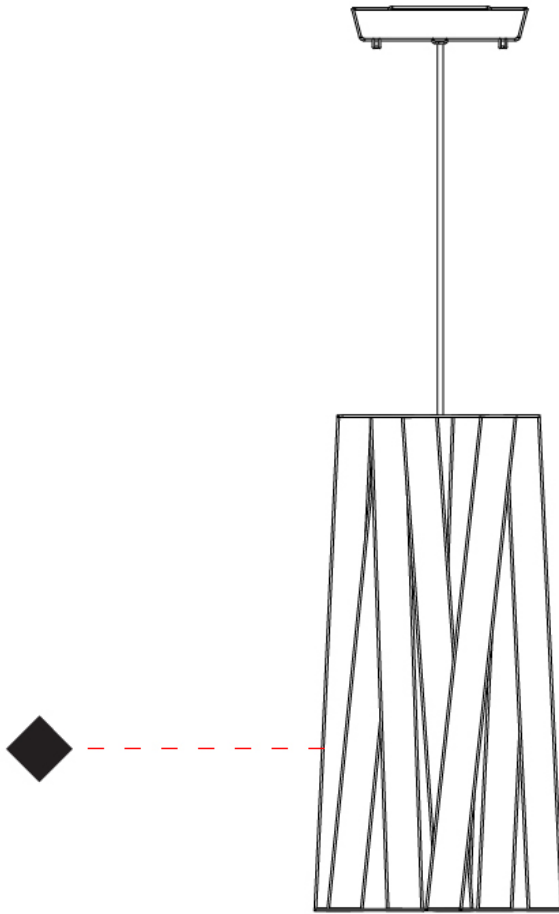

DRESS SUSPENSION

D51016-

PROJECT

TYPE

SPECIFIER

QUANTITY

DATE

D