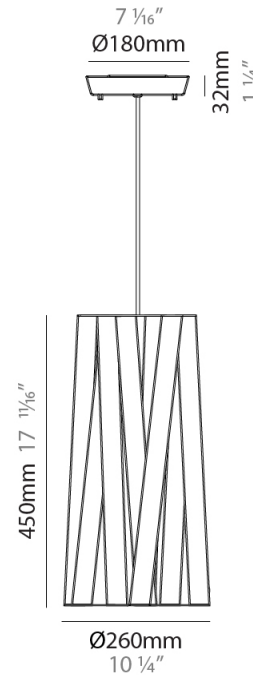

PROJECT	_____
TYPE	_____
SPECIFIER	_____
QUANTITY	_____
DATE	_____

DRESS SUSPENSION

D51016-

base number   Finish
Options

1. To build a product code in our configurator select the specify button on the base model # product page
2. To build a manual product code on this datasheet choose from the options listed below in blue font and add the suffix to the base model #

GENERAL

Series: Dress _____
Brand: Fambuena _____
Division: Design _____
Mounting Type: Suspension _____
Mounting Location: Ceiling _____
Subcategory: Pendant _____

PHYSICAL

Shape: Cylinder _____
Diameter (mm): 260 _____
Diameter (in): 10 1/4 _____
Height (mm): 450 _____
Height (in): 17 11/16 _____
Light Distribution: Direct _____
Fixture Finish: WHI / BLK / RED / CHA / TAU / TUR / GDF _____
Fixture Material: Metal / Satin Ribbon _____
Cable Details: Cable length 2000mm / 79" _____

ELECTRICAL

Number of Lamps: 1 _____
Lamp Type: LED Retrofit _____
Bulb Included: Bulb Not Included _____
Max. Wattage Per Lamp (W): 7 _____
Lamp Base: E26 _____
Input Voltage (V): 120 _____
Upon Request: 277Vac / GU24 _____

LED

OPTICAL

RATINGS AND CERTIFICATIONS

Certified By: Certified for North American Standards _____
IP rating: IP20 _____