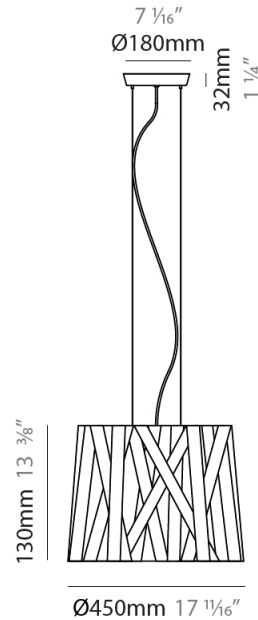

PROJECT
TYPE
SPECIFIER
QUANTITY
DATE

DRESS SUSPENSION

D51014-

base number   Finish
Options

1. To build a product code in our configurator select the specify button on the base model # product page
2. To build a manual product code on this datasheet choose from the options listed below in blue font and add the suffix to the base model #

GENERAL

Series: Dress
Brand: Fambuena
Division: Design
Mounting Type: Suspension
Mounting Location: Ceiling
Subcategory: Pendant

PHYSICAL

Shape: Cylinder
Diameter (mm): 450
Diameter (in): 17 ¹¹/₁₆
Height (mm): 340
Height (in): 13 ³/₈
Light Distribution: Direct
Fixture Finish: WHI / BLK / RED / CHA / TAU / TUR / GDF
Fixture Material: Metal / Satin Ribbon
Cable Details: Cable length 2000mm / 79"

ELECTRICAL

Number of Lamps: 1
Lamp Type: LED Retrofit
Bulb Included: Bulb Not Included
Max. Wattage Per Lamp (W): 15
Lamp Base: E26
Input Voltage (V): 120
Upon Request: 277Vac / GU24

LED

OPTICAL

RATINGS AND CERTIFICATIONS

Certified By: Certified for North American Standards
IP rating: IP20