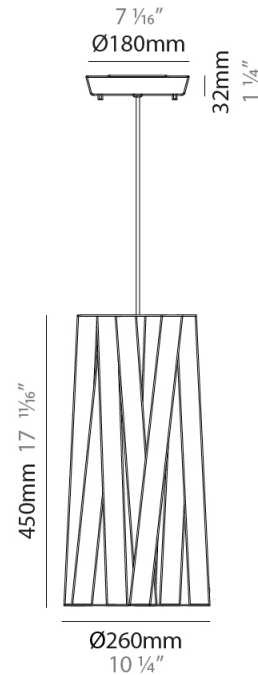

PROJECT
TYPE
SPECIFIER
QUANTITY
DATE

DRESS SUSPENSION

D51016-

base number   Finish
Options

1. To build a product code in our configurator select the specify button on the base model # product page
2. To build a manual product code on this datasheet choose from the options listed below in blue font and add the suffix to the base model #

GENERAL

Series: Dress
Brand: Fambuena
Division: Design
Mounting Type: Suspension
Mounting Location: Ceiling
Subcategory: Pendant

PHYSICAL

Shape: Cylinder
Diameter (mm): 260
Diameter (in): 10 1/4
Height (mm): 450
Height (in): 17 11/16
Light Distribution: Direct
Fixture Finish: WHI / BLK / RED / CHA / TAU / TUR / GDF
Fixture Material: Metal / Satin Ribbon
Cable Details: Cable length 2000mm / 79"

ELECTRICAL

Number of Lamps: 1
Lamp Type: LED Retrofit
Bulb Included: Bulb Not Included
Max. Wattage Per Lamp (W): 7
Lamp Base: E26
Input Voltage (V): 120
Upon Request: 277Vac / GU24

LED

OPTICAL

RATINGS AND CERTIFICATIONS

Certified By: Certified for North American Standards
IP rating: IP20