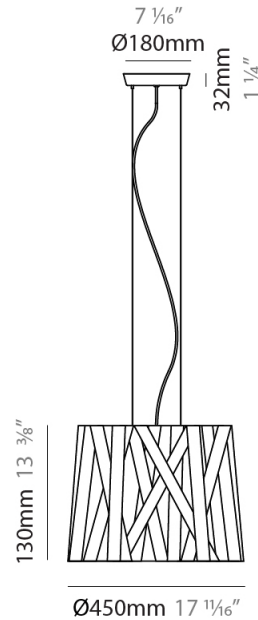

PROJECT	_____
TYPE	_____
SPECIFIER	_____
QUANTITY	_____
DATE	_____

DRESS SUSPENSION

D51014-

base number   Finish
Options

1. To build a product code in our configurator select the specify button on the base model # product page
2. To build a manual product code on this datasheet choose from the options listed below in blue font and add the suffix to the base model #

GENERAL

Series: Dress _____
Brand: Fambuena _____
Division: Design _____
Mounting Type: Suspension _____
Mounting Location: Ceiling _____
Subcategory: Pendant _____

PHYSICAL

Shape: Cylinder _____
Diameter (mm): 450 _____
Diameter (in): 17 ¹¹/₁₆ _____
Height (mm): 340 _____
Height (in): 13 ³/₈ _____
Light Distribution: Direct _____
Fixture Finish: WHI / BLK / RED / CHA / TAU / TUR / GDF _____
Fixture Material: Metal / Satin Ribbon _____
Cable Details: Cable length 2000mm / 79" _____

ELECTRICAL

Number of Lamps: 1 _____
Lamp Type: LED Retrofit _____
Bulb Included: Bulb Not Included _____
Max. Wattage Per Lamp (W): 15 _____
Lamp Base: E26 _____
Input Voltage (V): 120 _____
Upon Request: 277Vac / GU24 _____

LED

OPTICAL

RATINGS AND CERTIFICATIONS

Certified By: Certified for North American Standards _____
IP rating: IP20 _____