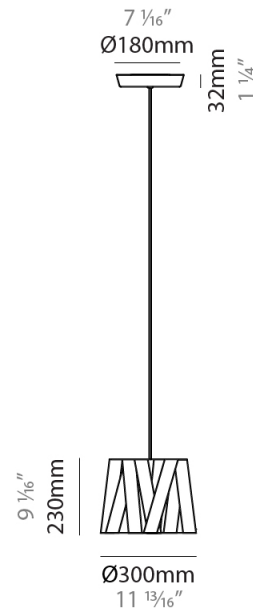

DRESS SUSPENSION

D51012-

base number   Finish
Options

1. To build a product code in our configurator select the specify button on the base model # product page
2. To build a manual product code on this datasheet choose from the options listed below in blue font and add the suffix to the base model #

GENERAL

Series: Dress
Brand: Fambuena
Division: Design
Mounting Type: Suspension
Mounting Location: Ceiling
Subcategory: Pendant

PHYSICAL

Shape: Cylinder
Diameter (mm): 300
Diameter (in): 11 ¹³/₁₆
Height (mm): 230
Height (in): 9 ¹/₁₆
Light Distribution: Direct
Fixture Finish: WHI / BLK / RED / CHA / TAU / TUR / GDF
Fixture Material: Metal / Satin Ribbon
Cable Details: Cable length 2000mm / 79"

ELECTRICAL

Number of Lamps: 1
Lamp Type: LED Retrofit
Bulb Included: Bulb Not Included
Max. Wattage Per Lamp (W): 7
Lamp Base: E26
Input Voltage (V): 120
Upon Request: 277Vac / GU24

LED

OPTICAL

RATINGS AND CERTIFICATIONS

Certified By: Certified for North American Standards
IP rating: IP20