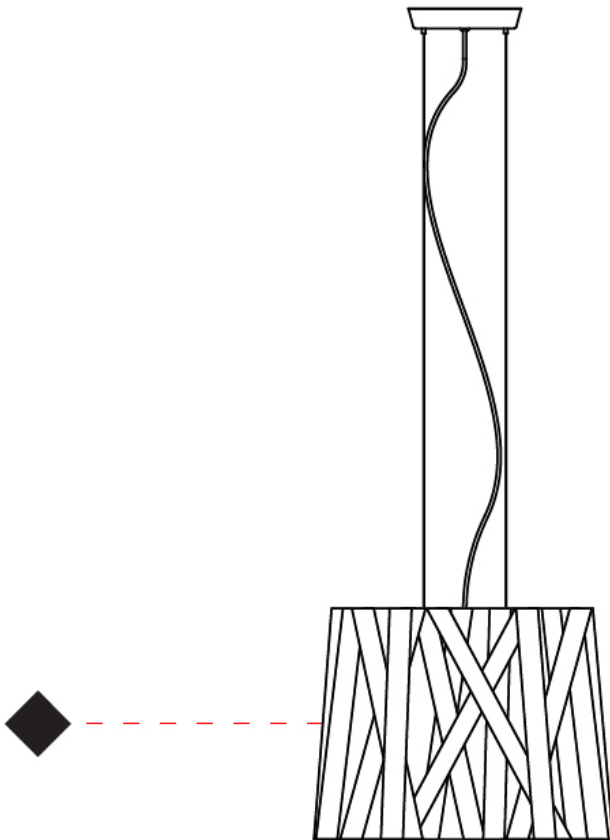

DRESS SUSPENSION

D51014-

PROJECT

TYPE

SPECIFIER

QUANTITY

DATE

D