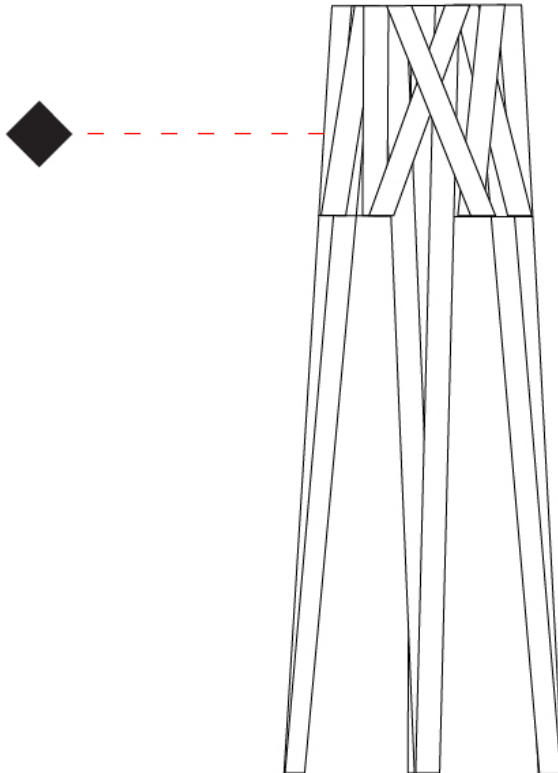

D54002-

PROJECT

TYPE

SPECIFIER

QUANTITY

DATE

D