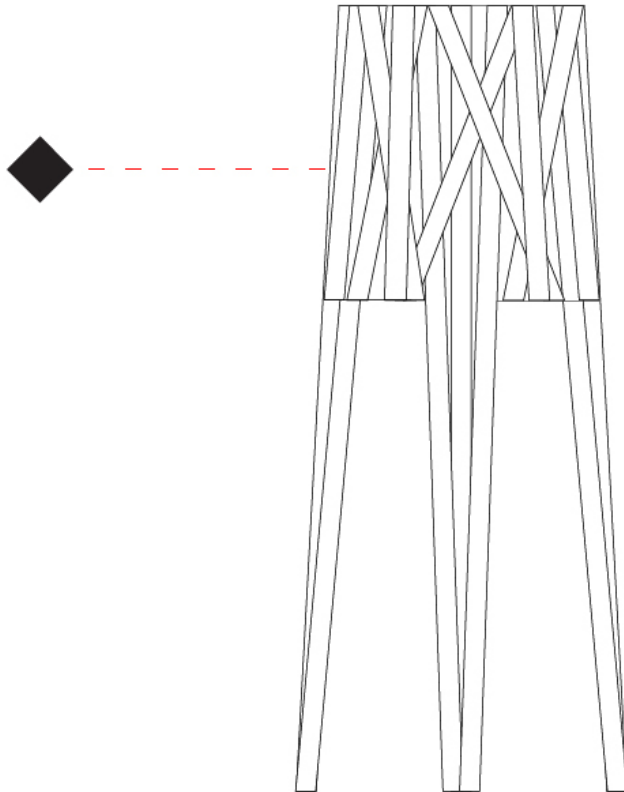

DRESS PORTABLE

D54003-

PROJECT

TYPE

SPECIFIER

QUANTITY

DATE

D