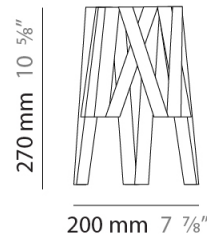

PROJECT
TYPE
SPECIFIER
QUANTITY
DATE

DRESS PORTABLE

D54000-

base number   Finish
Options

1. To build a product code in our configurator select the specify button on the base model # product page
2. To build a manual product code on this datasheet choose from the options listed below in blue font and add the suffix to the base model #

GENERAL

Series: Dress
Brand: Fambuena
Division: Design
Mounting Type: Portable
Mounting Location: Table
Subcategory: Table

PHYSICAL

Shape: Cylinder
Diameter (mm): 200
Diameter (in): 7 7/8
Height (mm): 270
Height (in): 10 5/8
Light Distribution: Direct
Fixture Finish: WHI / BLK / RED / CHA / TAU / TUR / GDF
Fixture Material: Metal / Satin Ribbon

ELECTRICAL

Number of Lamps: 1
Lamp Type: LED Retrofit
Lamp Shape: T4
Bulb Included: Bulb Not Included
Max. Wattage Per Lamp (W): 5
Lamp Base: G9
Input Voltage (V): 120

LED

OPTICAL

RATINGS AND CERTIFICATIONS

Certified By: Certified for North American Standards
IP rating: IP20