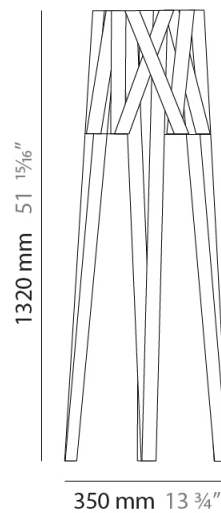

DRESS PORTABLE

D54002-

base number   Finish
Options

PROJECT _____
TYPE _____
SPECIFIER _____
QUANTITY _____
DATE _____

1. To build a product code in our configurator select the specify button on the base model # product page
2. To build a manual product code on this datasheet choose from the options listed below in blue font and add the suffix to the base model #

GENERAL

Series: Dress _____
Brand: Fambuena _____
Division: Design _____
Mounting Type: Portable _____
Mounting Location: Floor _____
Subcategory: Floor _____

PHYSICAL

Shape: Cylinder _____
Diameter (mm): 350 _____
Diameter (in): 13 3/4 _____
Height (mm): 1320 _____
Height (in): 51 15/16 _____
Light Distribution: Direct _____
Fixture Finish: WHI / BLK / RED / CHA / TAU / TUR / GDF _____
Fixture Material: Metal / Satin Ribbon _____

ELECTRICAL

Number of Lamps: 1 _____
Lamp Type: LED Retrofit _____
Lamp Shape: A19 _____
Bulb Included: Bulb Not Included _____
Max. Wattage Per Lamp (W): 12 _____
Lamp Base: E26 _____
Input Voltage (V): 120 _____
Upon Request: 277Vac / GU24 _____

LED

OPTICAL

RATINGS AND CERTIFICATIONS

Certified By: Certified for North American Standards _____
IP rating: IP20 _____