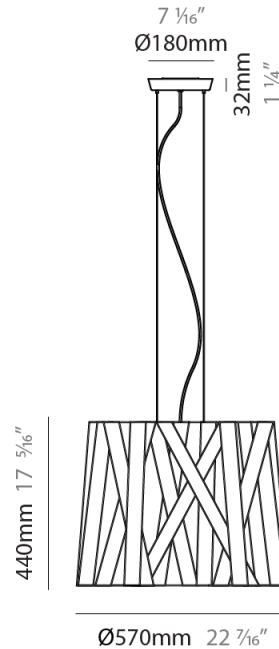

DRESS SUSPENSION

D51013-

base number   Finish
Options

1. To build a product code in our configurator select the specify button on the base model # product page
2. To build a manual product code on this datasheet choose from the options listed below in blue font and add the suffix to the base model #

GENERAL

Series: Dress
Brand: Fambuena
Division: Design
Mounting Type: Suspension
Mounting Location: Ceiling
Subcategory: Pendant

PHYSICAL

Shape: Cylinder
Diameter (mm): 570
Diameter (in): 22 ⁷/₁₆
Height (mm): 440
Height (in): 17 ⁵/₁₆
Light Distribution: Direct
Fixture Finish: WHI / BLK / RED / CHA / TAU / TUR / GDF
Fixture Material: Metal / Satin Ribbon
Cable Details: Cable length 2000mm / 79"

ELECTRICAL

Number of Lamps: 1
Lamp Type: LED Retrofit
Bulb Included: Bulb Not Included
Max. Wattage Per Lamp (W): 15
Lamp Base: E26
Input Voltage (V): 120
Upon Request: 277Vac / GU24

LED

OPTICAL

RATINGS AND CERTIFICATIONS

Certified By: Certified for North American Standards
IP rating: IP20

PROJECT	_____
TYPE	_____
SPECIFIER	_____
QUANTITY	_____
DATE	_____