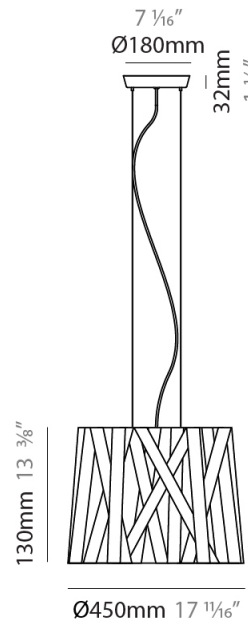

DRESS SUSPENSION

D51014-

base number   Finish
Options

1. To build a product code in our configurator select the specify button on the base model # product page
2. To build a manual product code on this datasheet choose from the options listed below in blue font and add the suffix to the base model #

GENERAL

Series: Dress
Brand: Fambuena
Division: Design
Mounting Type: Suspension
Mounting Location: Ceiling
Subcategory: Pendant

PHYSICAL

Shape: Cylinder
Diameter (mm): 450
Diameter (in): 17 ¹¹/₁₆
Height (mm): 340
Height (in): 13 ³/₈
Light Distribution: Direct
Fixture Finish: WHI / BLK / RED / CHA / TAU / TUR / GDF
Fixture Material: Metal / Satin Ribbon
Cable Details: Cable length 2000mm / 79"

ELECTRICAL

Number of Lamps: 1
Lamp Type: LED Retrofit
Bulb Included: Bulb Not Included
Max. Wattage Per Lamp (W): 15
Lamp Base: E26
Input Voltage (V): 120
Upon Request: 277Vac / GU24

LED

OPTICAL

RATINGS AND CERTIFICATIONS

Certified By: Certified for North American Standards
IP rating: IP20

PROJECT	_____
TYPE	_____
SPECIFIER	_____
QUANTITY	_____
DATE	_____