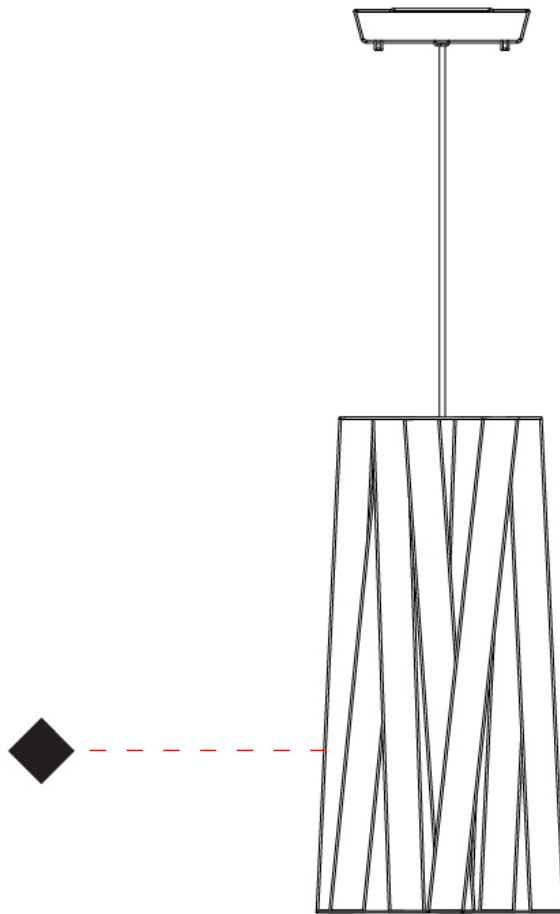

DRESS SUSPENSION

D51016-

PROJECT

TYPE

SPECIFIER

QUANTITY

DATE

D