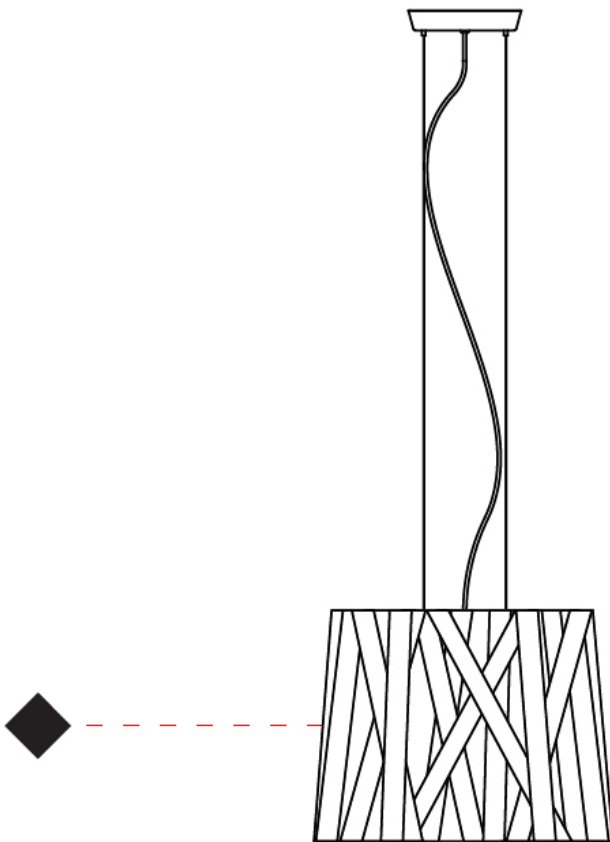

DRESS SUSPENSION

D51014-

PROJECT

TYPE

SPECIFIER

QUANTITY

DATE

D