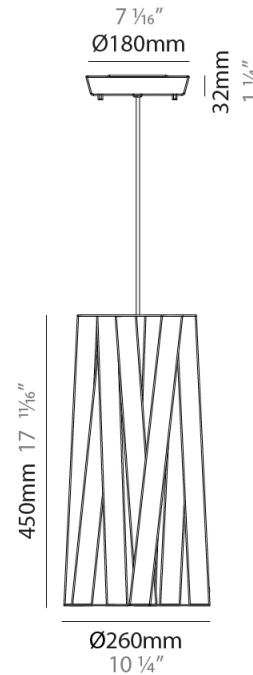

PROJECT
TYPE
SPECIFIER
QUANTITY
DATE

DRESS SUSPENSION

D51016-

base number   Finish
Options

1. To build a product code in our configurator select the specify button on the base model # product page
2. To build a manual product code on this datasheet choose from the options listed below in blue font and add the suffix to the base model #

GENERAL

Series: Dress
Brand: Fambuena
Division: Design
Mounting Type: Suspension
Mounting Location: Ceiling
Subcategory: Pendant

PHYSICAL

Shape: Cylinder
Diameter (mm): 260
Diameter (in): 10 1/4
Height (mm): 450
Height (in): 17 11/16
Light Distribution: Direct
Fixture Finish: WHI / BLK / RED / CHA / TAU / TUR / GDF
Fixture Material: Metal / Satin Ribbon
Cable Details: Cable length 2000mm / 79"

ELECTRICAL

Number of Lamps: 1
Lamp Type: LED Retrofit
Bulb Included: Bulb Not Included
Max. Wattage Per Lamp (W): 7
Lamp Base: E26
Input Voltage (V): 120
Upon Request: 277Vac / GU24

LED

OPTICAL

RATINGS AND CERTIFICATIONS

Certified By: Certified for North American Standards
IP rating: IP20