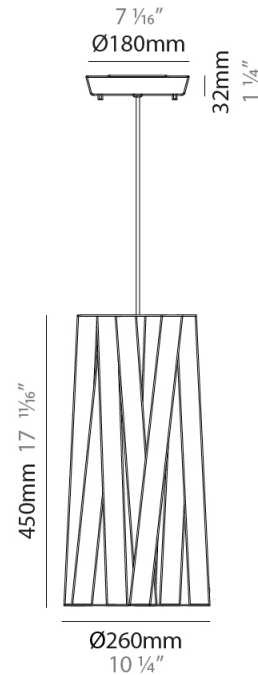

PROJECT	_____
TYPE	_____
SPECIFIER	_____
QUANTITY	_____
DATE	_____

DRESS SUSPENSION

D51016-

base number   Finish
Options

1. To build a product code in our configurator select the specify button on the base model # product page
2. To build a manual product code on this datasheet choose from the options listed below in blue font and add the suffix to the base model #

GENERAL

Series: Dress _____
Brand: Fambuena _____
Division: Design _____
Mounting Type: Suspension _____
Mounting Location: Ceiling _____
Subcategory: Pendant _____

PHYSICAL

Shape: Cylinder _____
Diameter (mm): 260 _____
Diameter (in): 10 ¼ _____
Height (mm): 450 _____
Height (in): 17 1/16 _____
Light Distribution: Direct _____
Fixture Finish: WHI / BLK / RED / CHA / TAU / TUR / GDF _____
Fixture Material: Metal / Satin Ribbon _____
Cable Details: Cable length 2000mm / 79" _____

ELECTRICAL

Number of Lamps: 1 _____
Lamp Type: LED Retrofit _____
Bulb Included: Bulb Not Included _____
Max. Wattage Per Lamp (W): 7 _____
Lamp Base: E26 _____
Input Voltage (V): 120 _____
Upon Request: 277Vac / GU24 _____

LED

OPTICAL

RATINGS AND CERTIFICATIONS

Certified By: Certified for North American Standards _____
IP rating: IP20 _____