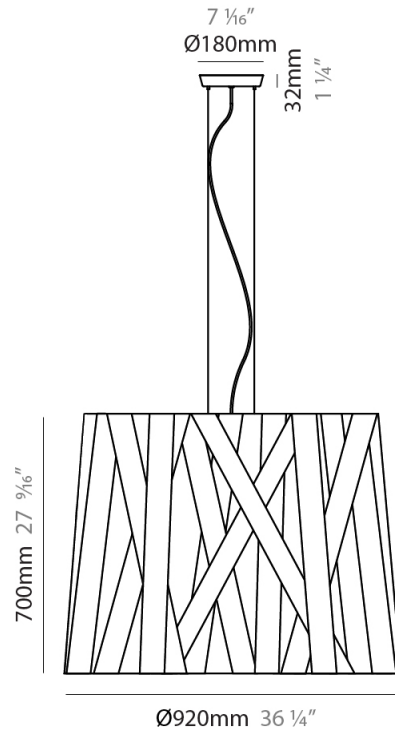

PROJECT	
TYPE	
SPECIFIER	
QUANTITY	
DATE	

DRESS SUSPENSION

D51015-

base number   Finish
Options

1. To build a product code in our configurator select the specify button on the base model # product page
2. To build a manual product code on this datasheet choose from the options listed below in blue font and add the suffix to the base model #

GENERAL

Series: Dress
Brand: Fambuena
Division: Design
Mounting Type: Suspension
Mounting Location: Ceiling
Subcategory: Pendant

PHYSICAL

Shape: Cylinder
Diameter (mm): 920
Diameter (in): 36 1/4
Height (mm): 700
Height (in): 27 9/16
Light Distribution: Direct
Fixture Finish: WHI / BLK / RED / CHA / TAU / TUR / GDF
Fixture Material: Metal / Satin Ribbon
Cable Details: Cable length 2000mm / 79"

ELECTRICAL

Number of Lamps: 6
Lamp Type: LED Retrofit
Bulb Included: Bulb Not Included
Total Output Wattage (W): 75
Max. Wattage Per Lamp (W): 15
Lamp Base: E26
Input Voltage (V): 120
Upon Request: 277Vac / GU24

LED

OPTICAL

RATINGS AND CERTIFICATIONS

Certified By: Certified for North American Standards
IP rating: IP20