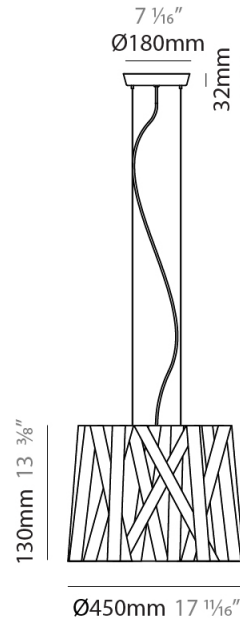

DRESS SUSPENSION

D51014-

base number   Finish
Options

1. To build a product code in our configurator select the specify button on the base model # product page
2. To build a manual product code on this datasheet choose from the options listed below in blue font and add the suffix to the base model #

GENERAL

Series: Dress
Brand: Fambuena
Division: Design
Mounting Type: Suspension
Mounting Location: Ceiling
Subcategory: Pendant

PHYSICAL

Shape: Cylinder
Diameter (mm): 450
Diameter (in): 17 ¹¹/₁₆
Height (mm): 340
Height (in): 13 ³/₈
Light Distribution: Direct
Fixture Finish: WHI / BLK / RED / CHA / TAU / TUR / GDF
Fixture Material: Metal / Satin Ribbon
Cable Details: Cable length 2000mm / 79"

ELECTRICAL

Number of Lamps: 1
Lamp Type: LED Retrofit
Bulb Included: Bulb Not Included
Max. Wattage Per Lamp (W): 15
Lamp Base: E26
Input Voltage (V): 120
Upon Request: 277Vac / GU24

LED

OPTICAL

RATINGS AND CERTIFICATIONS

Certified By: Certified for North American Standards
IP rating: IP20

PROJECT	_____
TYPE	_____
SPECIFIER	_____
QUANTITY	_____
DATE	_____