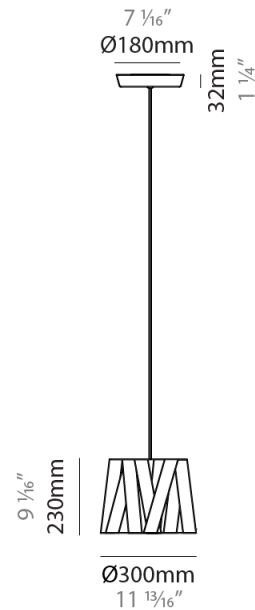

DRESS SUSPENSION

D51012-

base number   Finish
Options

1. To build a product code in our configurator select the specify button on the base model # product page
2. To build a manual product code on this datasheet choose from the options listed below in blue font and add the suffix to the base model #

GENERAL

Series: Dress _____
Brand: Fambuena _____
Division: Design _____
Mounting Type: Suspension _____
Mounting Location: Ceiling _____
Subcategory: Pendant _____

PHYSICAL

Shape: Cylinder _____
Diameter (mm): 300 _____
Diameter (in): 11 ¹³/₁₆ _____
Height (mm): 230 _____
Height (in): 9 ¹/₁₆ _____
Light Distribution: Direct _____
Fixture Finish: WHI / BLK / RED / CHA / TAU / TUR / GDF _____
Fixture Material: Metal / Satin Ribbon _____
Cable Details: Cable length 2000mm / 79" _____

ELECTRICAL

Number of Lamps: 1 _____
Lamp Type: LED Retrofit _____
Bulb Included: Bulb Not Included _____
Max. Wattage Per Lamp (W): 7 _____
Lamp Base: E26 _____
Input Voltage (V): 120 _____
Upon Request: 277Vac / GU24 _____

LED

OPTICAL

RATINGS AND CERTIFICATIONS

Certified By: Certified for North American Standards _____
IP rating: IP20 _____