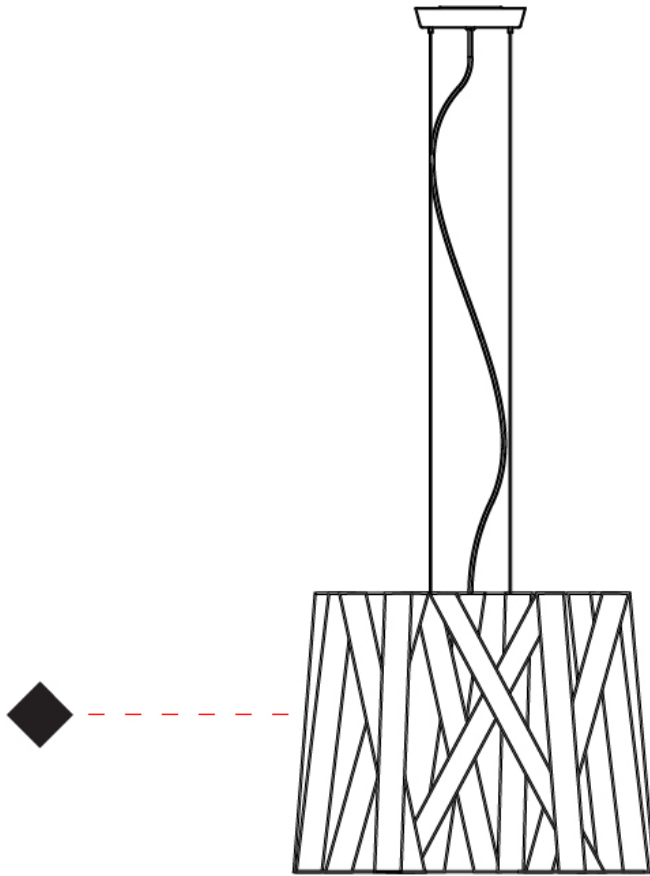

DRESS SUSPENSION

D51013-

PROJECT

TYPE

SPECIFIER

QUANTITY

DATE

D